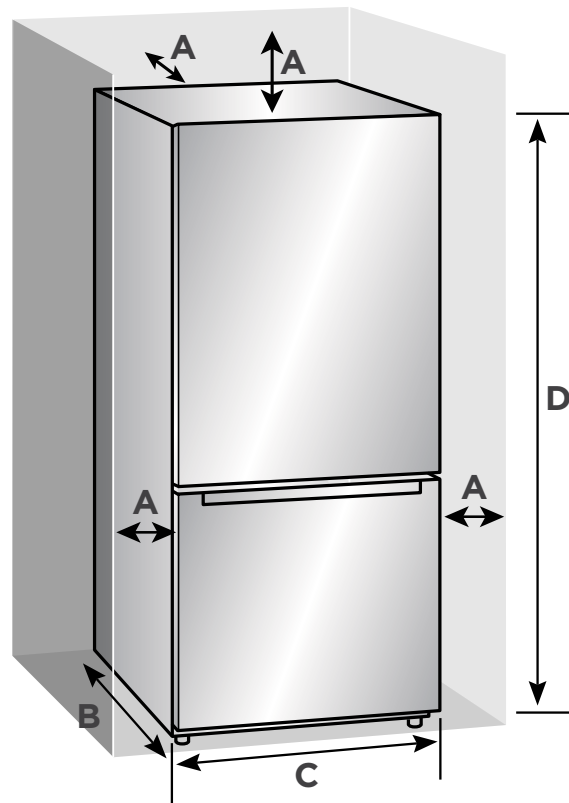

# 18.7 Cu. Ft. Bottom-Mount Freezer Refrigerator

Model MRB19B6AWW/MRB19B6AST

## Dimensions & Recommended Clearance

Minimum clearances between the refrigerator and adjacent walls or other surfaces:

Model/Capacity	A (Clearance at the top, back and both sides of the fridge)		B (Depth)		C (Width)		D (Height)	
	in	cm	in	cm	in	cm	in	cm
MRB19B6AWW MRB19B6AST 18.7 Cu. Ft.	3	7.6	30-7/8	78.5	29-1/2	74.9	66-5/8	169.2

### NOTE

If you place the refrigerator next to a fixed wall, allow sufficient space on the hinge side for the door to swing open.