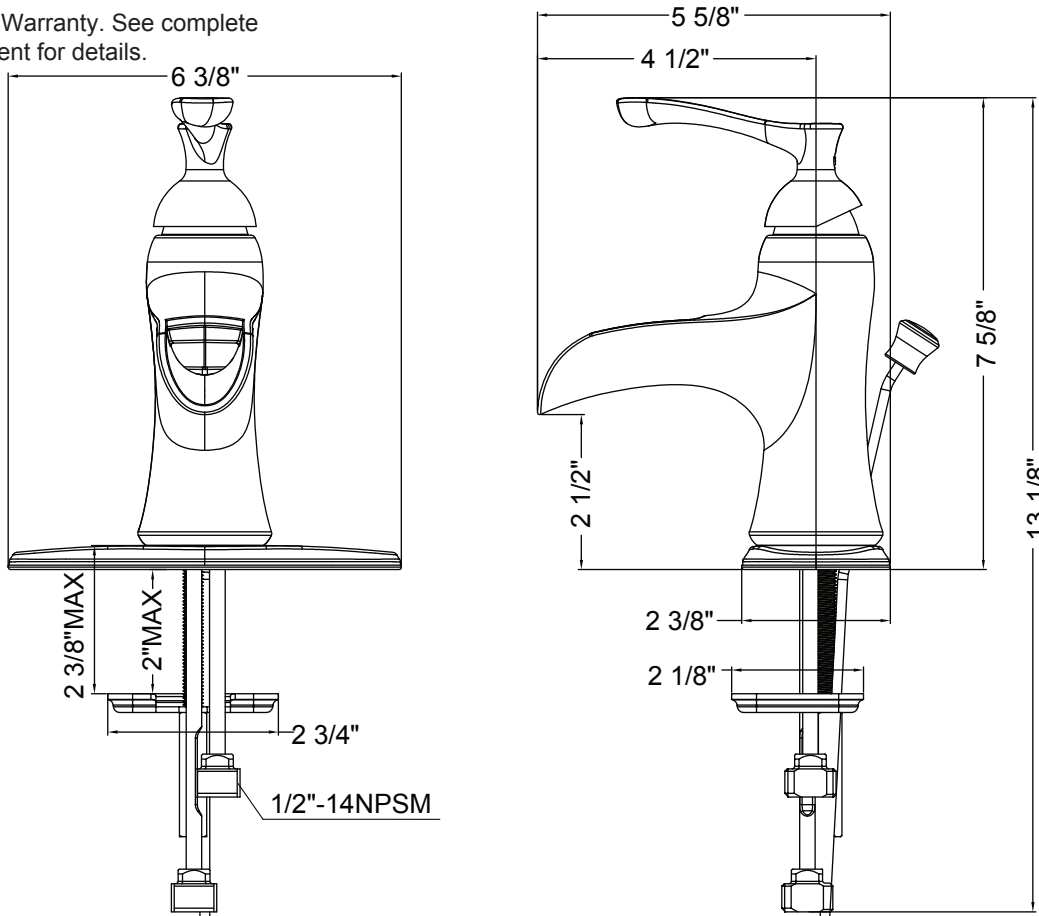

Features

- Ceramic Disc Cartridge
- Lever Style Handle
- 1/2" Male IPS Connections
- Max Flow Rate: 1.5 GPM @ 60 PSI
- Optional Deck Plate Included
- Matching Pop-Up Drain Included

Codes/Standards

Specified model meets or exceeds:

- ASME A112.18.1/CSA B125.1
- NSF 61 Section 9
- IAPMO/UPC listed
- AB1953 low lead
- WaterSense
- ADA compliance to ANSI A117.1

Installation Notes

- Requires 1 1/8" min to 1 7/8" (without escutcheon) or 2 1/8" (with escutcheon) max hole diameter
- Maximum counter thickness: 2 3/8" (without escutcheon) or 2" (with escutcheon)
- Optional deckplate included for single hole or 4" installation

Warranty

Limited Lifetime Warranty. See complete warranty statement for details.