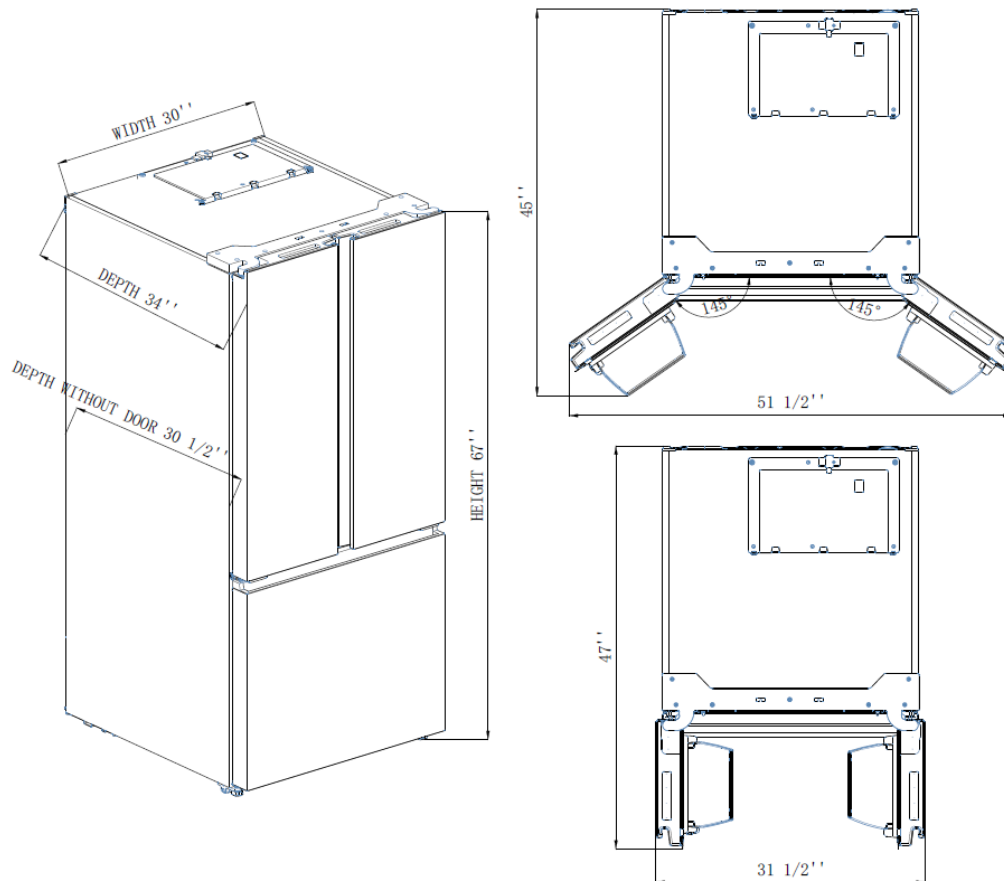

Hisense

ODEL RF210N6ASE DIMENSIONS

20.8 cu. ft. Quad Door

Make sure that the size of the appliance suits your kitchen before you decide to purchase. This guide contains appliance dimensions and installation clearances.

Keep enough clearances between the appliance and its surroundings to ensure the function of the appliance.