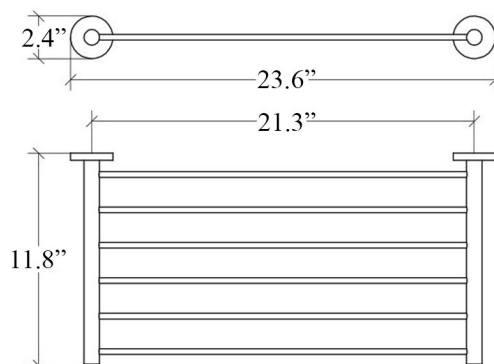

Product Specs Sheets

GRIGLIA PORTA SALVIETTE 600 MM - OTTONE CROMATO
TOWEL SHELF 600 MM - CHROMED BRASS

WEIGHT 3.5 LBS
VOLUME m³ 0,0166

MAINTENANCE

Pulire con panno morbido inumidito. Non usare ammoniaca, detersivi, abrasivi contenenti candeggina

Clean with warm soapy water. Never use ammonia, abrasives, bleach or solvent based cleaners.

Collection
Napie

Model |
Napie 53141

Dimensions Metric

1 inch = 2.54 cm
1 inch = 25.4 mm

WS[®]
BATH
COLLECTIONS

1051 Lea Drive - Collegeville, PA 19426
Tel. 215 513 9400 - Fax 610 831 0215