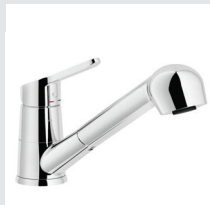

BLANCO ESSENTIAL U 1.5 Stainless Steel Undermount Sink

BLANCO

Designed in Germany to BLANCO's exact standards of performance and quality, the BLANCO ESSENTIAL line offers traditional BLANCO quality as well as many signature BLANCO features at an exceptional price.

Model No.	Bowl Depth	
	Main	Secondary
400006	8" (205 mm)	7" (178 mm)

Material

Durable 20 gauge stainless steel with 18/10 chrome-nickel
Brushed satin finish

Specifications

Undermount installation

Minimum Cabinet Size: 30" (760 mm)

Rear positioned drain holes for maximum usable bowl and cabinet space

Undermount clips included

3.5" (90 mm) stainless steel strainer included

Template included

Tight radius corner for maximum bowl space

3 piece construction

Limited lifetime warranty

Recommended Accessories

BLANCO
CapFlow™
Strainer Cover
517666
Stainless Steel

BLANCO ABBY
Faucet
401469
Stainless Steel
401468
Chrome

BLANCO FEMME
Soap Dispenser
401326
Stainless Steel
401325
Chrome