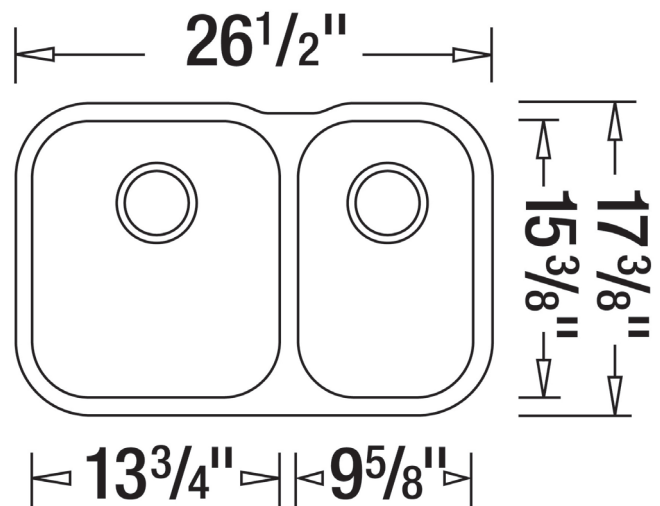

Recommended Accessories

BLANCO
CapFlow™
Strainer Cover
517666
Stainless Steel

BLANCO ABBY
Faucet
401469
Stainless Steel
401468
Chrome

BLANCO FEMME
Soap Dispenser
401326
Stainless Steel
401325
Chrome