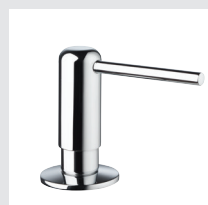

BLANCO ESSENTIAL U 1.5 Stainless Steel Undermount Sink

BLANCO

Designed in Germany to BLANCO's exact standards of performance and quality, the BLANCO ESSENTIAL line offers traditional BLANCO quality as well as many signature BLANCO features at an exceptional price.

Model No.	Bowl Depth	
	Main	Secondary
400006	8" (205 mm)	7" (178 mm)

Material

Durable 20 gauge stainless steel with 18/10 chrome-nickel
Brushed satin finish

Specifications

Undermount installation

Minimum Cabinet Size: 30" (760 mm)

Rear positioned drain holes for maximum usable bowl and cabinet space

Undermount clips included

3.5" (90 mm) stainless steel strainer included

Template included

Tight radius corner for maximum bowl space

3 piece construction

Limited lifetime warranty

Recommended Accessories

BLANCO
CapFlow™
Strainer Cover
517666
Stainless Steel

BLANCO ABBY
Faucet
401469
Stainless Steel
401468
Chrome

BLANCO FEMME
Soap Dispenser
401326
Stainless Steel
401325
Chrome