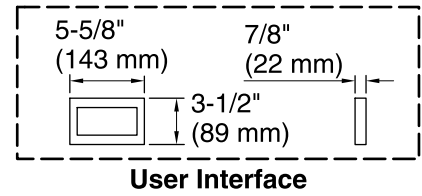

Required Electrical Service

One circuit required, protected with Class A Ground-Fault Circuit-Interrupter (GFCI) or Residual Current Device (RCD).

Amplifier: 120 V, 15 A, 50/60 Hz

Technical Information

All product dimensions are nominal.

Installation:	Drop-in
Drain location:	End
Basin area, bottom:	45-1/8" x 19-11/16" (1146 mm x 500 mm)
Basin area, top:	52-3/4" x 25-5/16" (1340 mm x 643 mm)
Weight:	81 lbs (36.7 kg)
Minimum floor load:	44 lbs/ft² (214.8 kg/m²)
Water depth:	15" (381 mm)
Water capacity:	58 gal (219.6 L)
Cutout:	Drop-in, 58-1/2" x 30-1/2" (1486 mm x 775 mm)
Electrical component rating:	Amplifier: 120 V, 1.1 A, 50/60 Hz
Amplifier channels:	2 at 15 W per channel 2 at 30 W per channel
Minimum flat for door:	2-3/16" (56 mm)

Notes

Measure your actual product for rough-in details. Install this product according to the installation instructions.

The hot water supply should be 70% of the capacity of the bath or greater. Installations will vary.

Control amplifier fits 16" (406 mm) center studs. 25' (7.6 m) cables are included.

ADA compliant when installed to the specific requirements of these regulations.