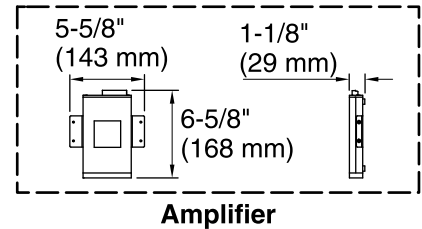

No change in measurements if connected with drain illustrated. (K-7272)