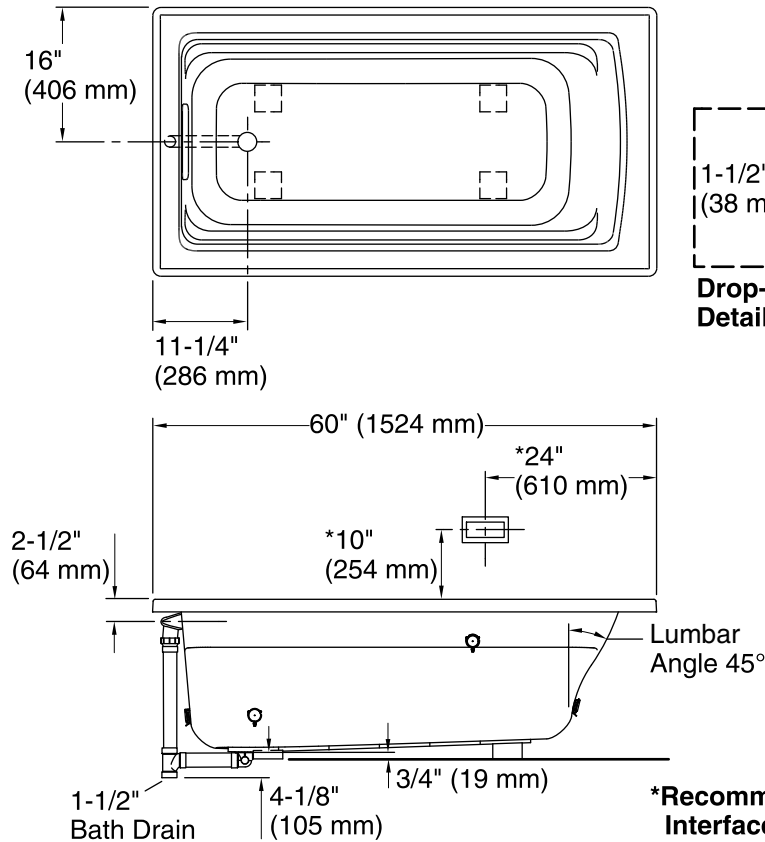

No change in measurements if connected with drain illustrated. (K-7272)

Required Electrical Service

One circuit required, protected with Class A Ground-Fault Circuit-Interrupter (GFCI) or Residual Current Device (RCD).

Amplifier: 120 V, 15 A, 50/60 Hz

Technical Information

All product dimensions are nominal.

Installation:	Drop-in
Drain location:	End
Basin area, bottom:	45-1/8" x 19-11/16" (1146 mm x 500 mm)
Basin area, top:	52-3/4" x 25-5/16" (1340 mm x 643 mm)
Weight:	81 lbs (36.7 kg)
Minimum floor load:	44 lbs/ft² (214.8 kg/m²)
Water depth:	15" (381 mm)
Water capacity:	58 gal (219.6 L)
Cutout:	Drop-in, 58-1/2" x 30-1/2" (1486 mm x 775 mm)
Electrical component rating:	Amplifier: 120 V, 1.1 A, 50/60 Hz
Amplifier channels:	2 at 15 W per channel 2 at 30 W per channel
Minimum flat for door:	2-3/16" (56 mm)

Notes

Measure your actual product for rough-in details. Install this product according to the installation instructions.

The hot water supply should be 70% of the capacity of the bath or greater. Installations will vary.

Control amplifier fits 16" (406 mm) center studs. 25' (7.6 m) cables are included.

ADA compliant when installed to the specific requirements of these regulations.