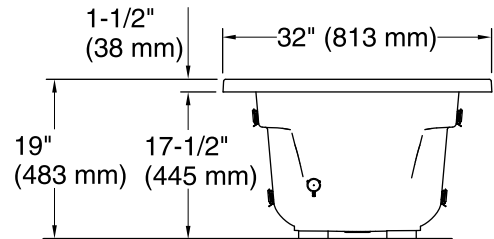

No change in measurements if connected with drain illustrated. (K-7272)