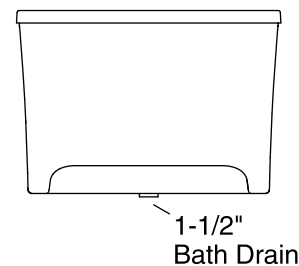

Available Color/Finishes

Color tiles intended for reference only.

Color	Code	Description
-------	------	-------------

	0	White
	96	Biscuit

No change in measurements if connected with drain illustrated. (K-7272)

 Recommended Faucet Location

Recommended Faucet Hole Location

Technical Information

All product dimensions are nominal.

Installation:	Freestanding
Drain location:	End
Basin area, bottom:	45-1/8" x 19-11/16" (1147 mm x 500 mm)
Basin area, top:	52-3/4" x 25-5/16" (1339 mm x 643 mm)
Weight:	151 lbs (68.5 kg)
Minimum floor load:	42.8 lbs/ft ² (209 kg/m ²)
Water depth:	15-1/16" (383 mm)
Water capacity:	58 gal (219.6 L)
Template:	Footprint, 1265460, not required, not included