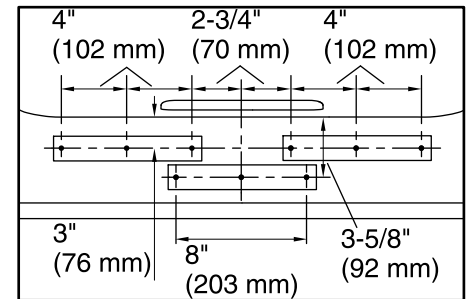

Available Color/Finishes

Color tiles intended for reference only.

Color	Code	Description
-------	------	-------------

	0	White
	96	Biscuit

No change in measurements if connected with drain illustrated. (K-7272)

 Recommended Faucet Location

Recommended Faucet Hole Location

Technical Information

All product dimensions are nominal.

Installation:	Freestanding
Drain location:	End
Basin area, bottom:	45-1/8" x 19-11/16" (1147 mm x 500 mm)
Basin area, top:	52-3/4" x 25-5/16" (1339 mm x 643 mm)
Weight:	151 lbs (68.5 kg)
Minimum floor load:	42.8 lbs/ft ² (209 kg/m ²)
Water depth:	15-1/16" (383 mm)
Water capacity:	58 gal (219.6 L)
Template:	Footprint, 1265460, not required, not included