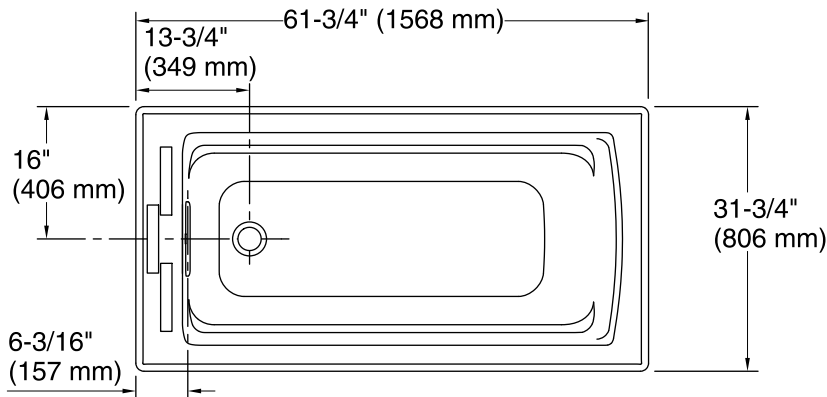

Available Color/Finishes

Color tiles intended for reference only.

Color	Code	Description
-------	------	-------------

	0	White
	96	Biscuit

No change in measurements if connected with drain illustrated. (K-7272)

 Recommended Faucet Location

Recommended Faucet Hole Location

Technical Information

All product dimensions are nominal.

Installation:	Freestanding
Drain location:	End
Basin area, bottom:	45-1/8" x 19-11/16" (1147 mm x 500 mm)
Basin area, top:	52-3/4" x 25-5/16" (1339 mm x 643 mm)
Weight:	151 lbs (68.5 kg)
Minimum floor load:	42.8 lbs/ft ² (209 kg/m ²)
Water depth:	15-1/16" (383 mm)
Water capacity:	58 gal (219.6 L)
Template:	Footprint, 1265460, not required, not included