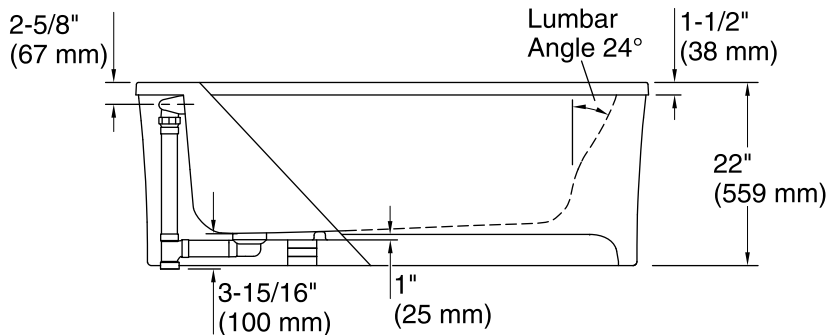

Available Color/Finishes

Color tiles intended for reference only.

Color	Code	Description
-------	------	-------------

	0	White
	96	Biscuit

No change in measurements if connected with drain illustrated. (K-7272)

 Recommended Faucet Location

Recommended Faucet Hole Location

Technical Information

All product dimensions are nominal.

Installation:	Freestanding
Drain location:	End
Basin area, bottom:	45-1/8" x 19-11/16" (1147 mm x 500 mm)
Basin area, top:	52-3/4" x 25-5/16" (1339 mm x 643 mm)
Weight:	151 lbs (68.5 kg)
Minimum floor load:	42.8 lbs/ft ² (209 kg/m ²)
Water depth:	15-1/16" (383 mm)
Water capacity:	58 gal (219.6 L)
Template:	Footprint, 1265460, not required, not included