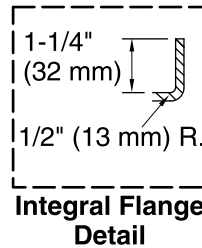

Required Electrical Service

One circuit required, protected with Class A Ground-Fault Circuit-Interrupter (GFCI) or Residual Current Device (RCD).

Amplifier: 120 V, 15 A, 50/60 Hz

Technical Information

All product dimensions are nominal.

Installation:	3-Wall Alcove
Drain location:	Left
Basin area, bottom:	50-3/8" x 19-5/8" (1280 mm x 498 mm)
Basin area, top:	57-5/16" x 24-1/16" (1456 mm x 611 mm)
Weight:	83 lbs (37.6 kg)
Minimum floor load:	45 lbs/ft² (219.7 kg/m²)
Water depth:	15-5/16" (389 mm)
Water capacity:	66 gal (249.8 L)
Electrical component rating:	Amplifier: 120 V, 1.1 A, 50/60 Hz
Amplifier channels:	2 at 15 W per channel 2 at 30 W per channel
Minimum flat for door:	2-3/16" (55 mm)
Bluetooth® range:	33 ft (0.8 m)
Bluetooth® version:	3.0

Notes

Measure your actual product for rough-in details. Install this product according to the installation instructions.

The hot water supply should be 70% of the capacity of the bath or greater. Installations will vary.

Control amplifier fits 16" (406 mm) center studs. 25' (7.6 m) cables are included.

ADA compliant when installed to the specific requirements of these regulations.