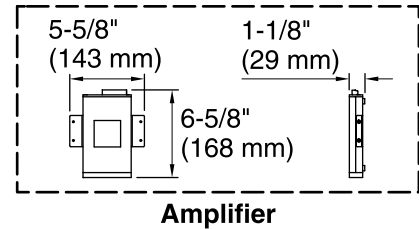

Required Electrical Service

One circuit required, protected with Class A Ground-Fault Circuit-Interrupter (GFCI) or Residual Current Device (RCD).

Amplifier: 120 V, 15 A, 50/60 Hz

Technical Information

All product dimensions are nominal.

Installation:	3-Wall Alcove
Drain location:	Left
Basin area, bottom:	50-3/8" x 19-5/8" (1280 mm x 498 mm)
Basin area, top:	57-5/16" x 24-1/16" (1456 mm x 611 mm)
Weight:	83 lbs (37.6 kg)
Minimum floor load:	45 lbs/ft² (219.7 kg/m²)
Water depth:	15-5/16" (389 mm)
Water capacity:	66 gal (249.8 L)
Electrical component rating:	Amplifier: 120 V, 1.1 A, 50/60 Hz
Amplifier channels:	2 at 15 W per channel 2 at 30 W per channel
Minimum flat for door:	2-3/16" (55 mm)
Bluetooth® range:	33 ft (0.8 m)
Bluetooth® version:	3.0

Notes

Measure your actual product for rough-in details. Install this product according to the installation instructions.

The hot water supply should be 70% of the capacity of the bath or greater. Installations will vary.

Control amplifier fits 16" (406 mm) center studs. 25' (7.6 m) cables are included.

ADA compliant when installed to the specific requirements of these regulations.