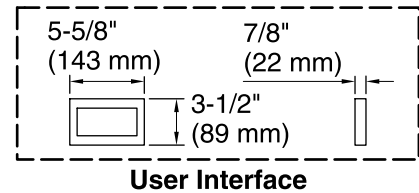

Required Electrical Service

One circuit required, protected with Class A Ground-Fault Circuit-Interrupter (GFCI) or Residual Current Device (RCD).

Amplifier: 120 V, 15 A, 50/60 Hz

Technical Information

All product dimensions are nominal.

Installation:	3-Wall Alcove
Drain location:	Left
Basin area, bottom:	50-3/8" x 19-5/8" (1280 mm x 498 mm)
Basin area, top:	57-5/16" x 24-1/16" (1456 mm x 611 mm)
Weight:	83 lbs (37.6 kg)
Minimum floor load:	45 lbs/ft² (219.7 kg/m²)
Water depth:	15-5/16" (389 mm)
Water capacity:	66 gal (249.8 L)
Electrical component rating:	Amplifier: 120 V, 1.1 A, 50/60 Hz
Amplifier channels:	2 at 15 W per channel 2 at 30 W per channel
Minimum flat for door:	2-3/16" (55 mm)
Bluetooth® range:	33 ft (0.8 m)
Bluetooth® version:	3.0

Notes

Measure your actual product for rough-in details. Install this product according to the installation instructions.

The hot water supply should be 70% of the capacity of the bath or greater. Installations will vary.

Control amplifier fits 16" (406 mm) center studs. 25' (7.6 m) cables are included.

ADA compliant when installed to the specific requirements of these regulations.