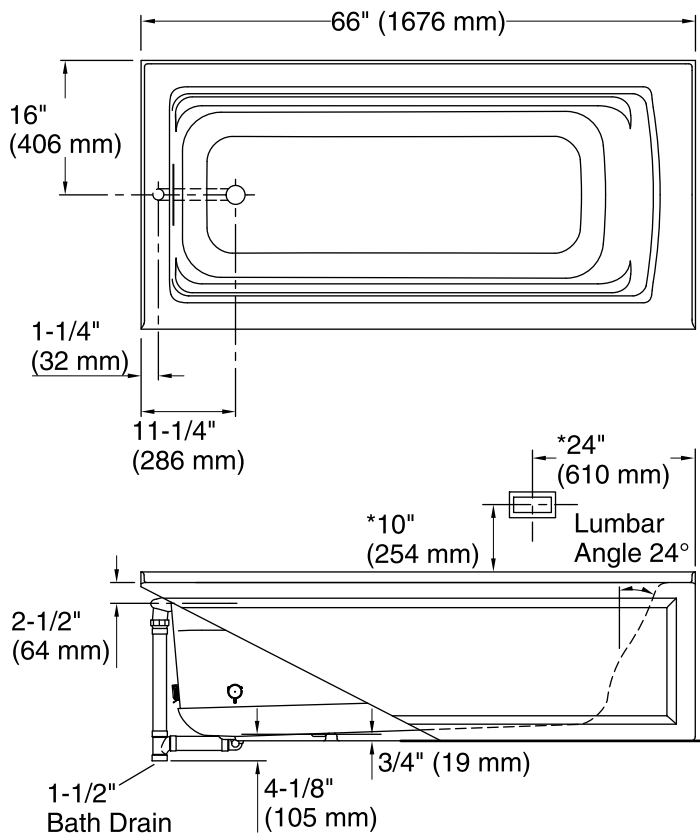

No change in measurements if connected with drain illustrated. (K-7272)

Required Electrical Service

One circuit required, protected with Class A Ground-Fault Circuit-Interrupter (GFCI) or Residual Current Device (RCD).

Amplifier: 120 V, 15 A, 50/60 Hz

Technical Information

All product dimensions are nominal.

Installation:	3-Wall Alcove
Drain location:	Left
Basin area, bottom:	50-3/8" x 19-5/8" (1280 mm x 498 mm)
Basin area, top:	57-5/16" x 24-1/16" (1456 mm x 611 mm)
Weight:	83 lbs (37.6 kg)
Minimum floor load:	45 lbs/ft² (219.7 kg/m²)
Water depth:	15-5/16" (389 mm)
Water capacity:	66 gal (249.8 L)
Electrical component rating:	Amplifier: 120 V, 1.1 A, 50/60 Hz
Amplifier channels:	2 at 15 W per channel 2 at 30 W per channel
Minimum flat for door:	2-3/16" (55 mm)
Bluetooth® range:	33 ft (0.8 m)
Bluetooth® version:	3.0

Notes

Measure your actual product for rough-in details. Install this product according to the installation instructions.

The hot water supply should be 70% of the capacity of the bath or greater. Installations will vary.

Control amplifier fits 16" (406 mm) center studs. 25' (7.6 m) cables are included.

ADA compliant when installed to the specific requirements of these regulations.