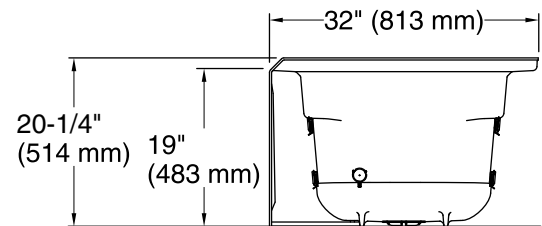

Required Electrical Service

One circuit required, protected with Class A Ground-Fault Circuit-Interrupter (GFCI) or Residual Current Device (RCD).

Amplifier: 120 V, 15 A, 50/60 Hz

Technical Information

All product dimensions are nominal.

Installation:	3-Wall Alcove
Drain location:	Left
Basin area, bottom:	50-3/8" x 19-5/8" (1280 mm x 498 mm)
Basin area, top:	57-5/16" x 24-1/16" (1456 mm x 611 mm)
Weight:	83 lbs (37.6 kg)
Minimum floor load:	45 lbs/ft² (219.7 kg/m²)
Water depth:	15-5/16" (389 mm)
Water capacity:	66 gal (249.8 L)
Electrical component rating:	Amplifier: 120 V, 1.1 A, 50/60 Hz
Amplifier channels:	2 at 15 W per channel 2 at 30 W per channel
Minimum flat for door:	2-3/16" (55 mm)
Bluetooth® range:	33 ft (0.8 m)
Bluetooth® version:	3.0

Notes

Measure your actual product for rough-in details. Install this product according to the installation instructions.

The hot water supply should be 70% of the capacity of the bath or greater. Installations will vary.

Control amplifier fits 16" (406 mm) center studs. 25' (7.6 m) cables are included.

ADA compliant when installed to the specific requirements of these regulations.