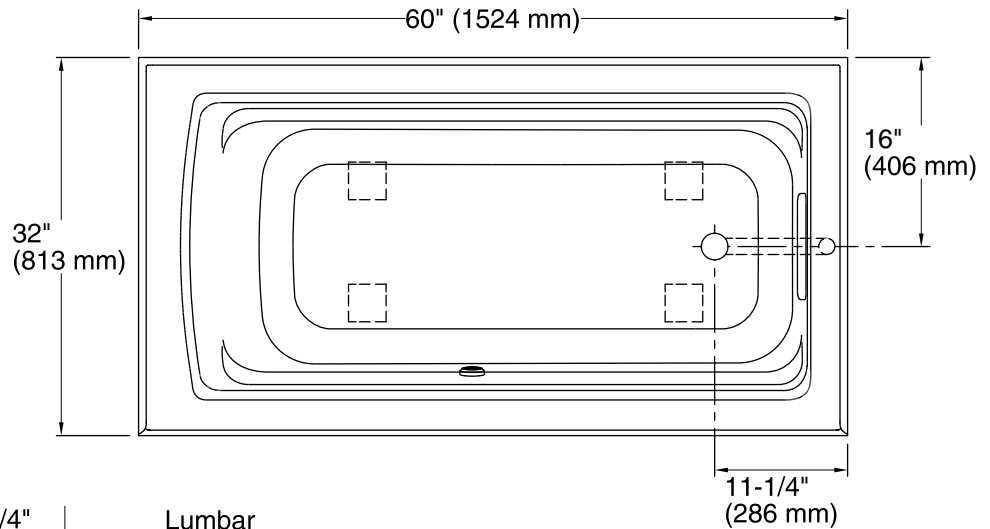

No change in measurements if connected with drain illustrated. (K-7272)

Required Electrical Service

One circuit required, protected with Class A Ground-Fault Circuit-Interrupter (GFCI) or Residual Current Device (RCD).

Heated Surface: 120 V, 15 A

Technical Information

All product dimensions are nominal.

- Installation: 3-Wall Alcove
- Drain location: Right
- Basin area, bottom: 45-1/8" x 19-11/16" (1146 mm x 500 mm)
- Basin area, top: 52-3/4" x 25-5/16" (1340 mm x 643 mm)
- Weight: 80 lbs (36.3 kg)
- Minimum floor load: 45 lbs/ft² (219.7 kg/m²)
- Water depth: 15" (381 mm)
- Water capacity: 58 gal (219.6 L)
- Electrical component rating: Heated Surface: 120 V, 0.5 A, 60 Hz, 65 W
- Minimum flat for door: 2-3/16" (56 mm)

Notes

Measure your actual product for rough-in details. Install this product according to the installation instructions.

The hot water supply should be 70% of the capacity of the bath or greater. Installations will vary.

ADA compliant when installed to the specific requirements of these regulations.