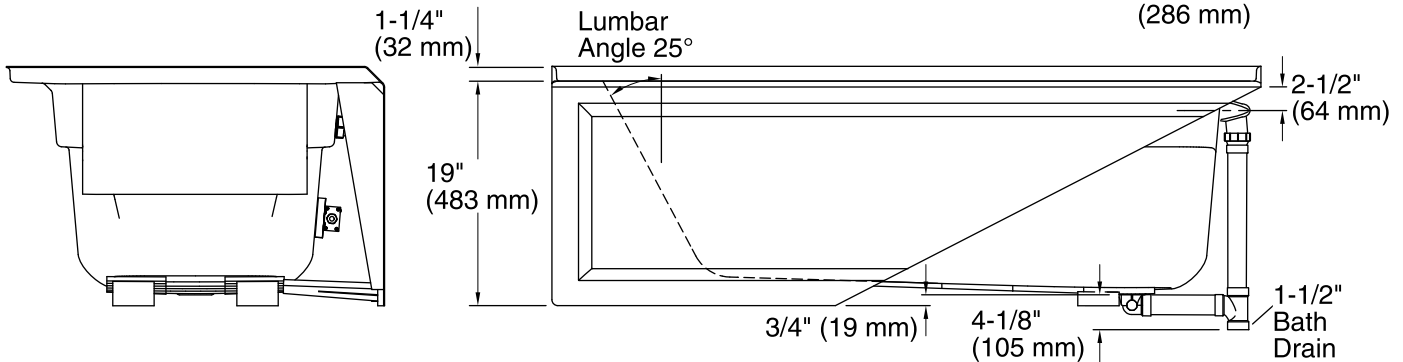

No change in measurements if connected with drain illustrated. (K-7272)

Required Electrical Service

One circuit required, protected with Class A Ground-Fault Circuit-Interrupter (GFCI) or Residual Current Device (RCD).

Heated Surface: 120 V, 15 A

Technical Information

All product dimensions are nominal.

- Installation: 3-Wall Alcove
- Drain location: Right
- Basin area, bottom: 45-1/8" x 19-11/16" (1146 mm x 500 mm)
- Basin area, top: 52-3/4" x 25-5/16" (1340 mm x 643 mm)
- Weight: 80 lbs (36.3 kg)
- Minimum floor load: 45 lbs/ft² (219.7 kg/m²)
- Water depth: 15" (381 mm)
- Water capacity: 58 gal (219.6 L)
- Electrical component rating: Heated Surface: 120 V, 0.5 A, 60 Hz, 65 W
- Minimum flat for door: 2-3/16" (56 mm)

Notes

Measure your actual product for rough-in details. Install this product according to the installation instructions.

The hot water supply should be 70% of the capacity of the bath or greater. Installations will vary.

ADA compliant when installed to the specific requirements of these regulations.