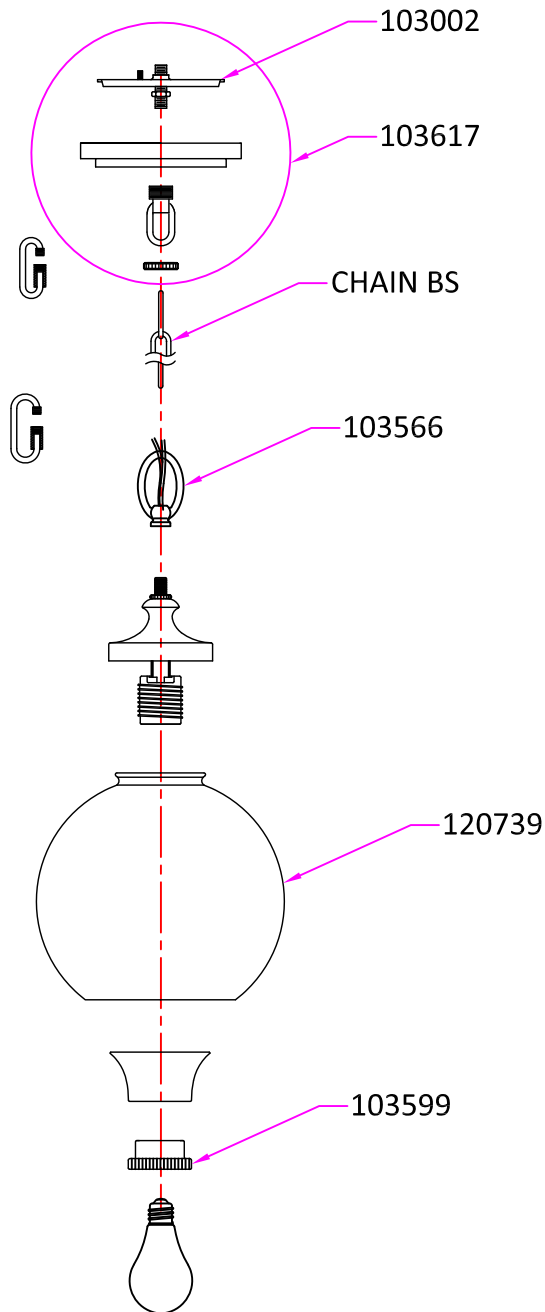

Replacement Parts

P1308BS

Qty.	Part #	Description
	103002	U Channel Strap 1/8IP
	103566	AL. Fixture Loop BS P1307/P1308,P1317,P1318
	103599	Counter Ring BS P1307/P1317/P1308/P1318/FM403/FM407BS
	103617	Canopy Kit BS P1307/P1308/P1317/P1318
	120739	Glass P1308/FM403
	CHAIN BS	Chand Chain (Regular - 3FT LGT)