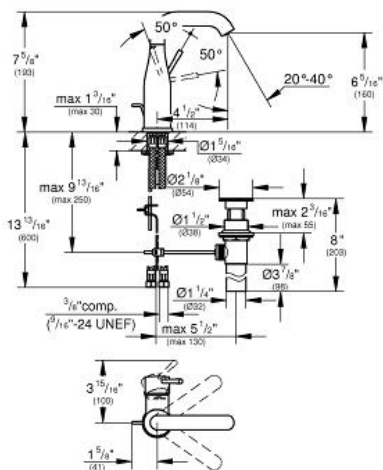

# ESSENCE NEW Lavatory Centerset M-Size

MODEL # 23485

GROHE America, Inc | 200 North Gary Avenue, Suite G, Roselle, IL 60172  
Phone: +1 (800) 444-7643 | Fax: +1 (800) 225-2778 | us-customerservice@grohe.com

## ADA

**Product Description:**  
Lavatory Centerset  
M-Size

### Standard Specification:

- Single hole installation
- Metal lever
- GROHE SilkMove 28 mm ceramic cartridge
- With temperature limiter
- GROHE StarLight® finish
- GROHE EcoJoy®
- GROHE QuickFix® installation system
- Swivel tubular spout with flow control and stop limiter
- 1 1/4" pop-up waste set
- Stainless Steel Braided Flexible Supplies