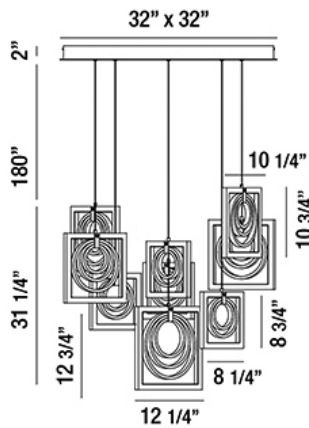

CORINNA, 9LT LED CHANDELIER

Product Details

Item No.	:	34056-011
Finish	:	Antique Silver
Length	:	32"
Width	:	32"
Height	:	31.25"
Est. Weight	:	91.12 lbs
Approval	:	cETLus

BULB DETAILS

No. of Bulbs	:	9
Bulb Type	:	LED
Bulb Voltage	:	120V
Bulb Wattage	:	133W
Bulb Socket	:	LED
Input Voltage	:	120V
Dimmable	:	Yes
Lumens	:	11948lm
Kelvin	:	3000K
CRI	:	80++
Bulb Included	:	Yes

Options Available

ITEM NO.	FINISH	SHADE
34056-011	Antique Silver	

TECHNICAL DETAILS

Hanging Support Type	:	Wire
Wire Length	:	180"
Power Wire Length	:	180"
Canopy Length	:	32.25"
Canopy Width	:	32.25"
Canopy Height	:	2"
Driver	:	Hueuc