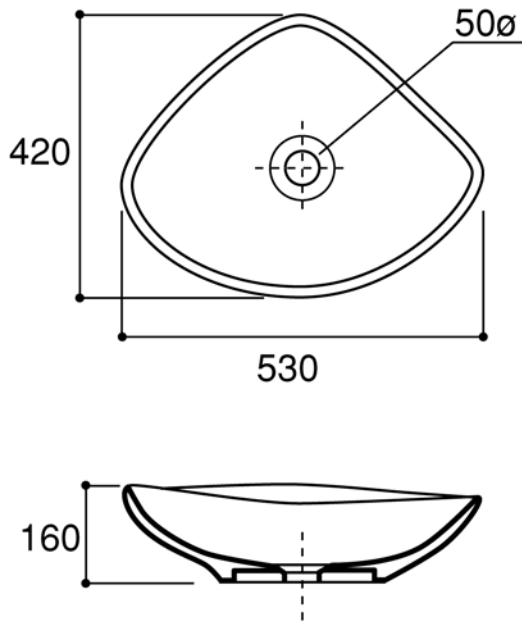

Product Specs Sheets

**COLLECTION
CERAMICA**

**Model |
LVA 120**

Dimensions
shown metric

WS BATH COLLECTIONS
1051 Lea Drive - Collegeville, PA 19426
Tel. 610 831 0214 - Fax 610 831 0215
www.wsbathcollections.com
info@wsbathcollections.com