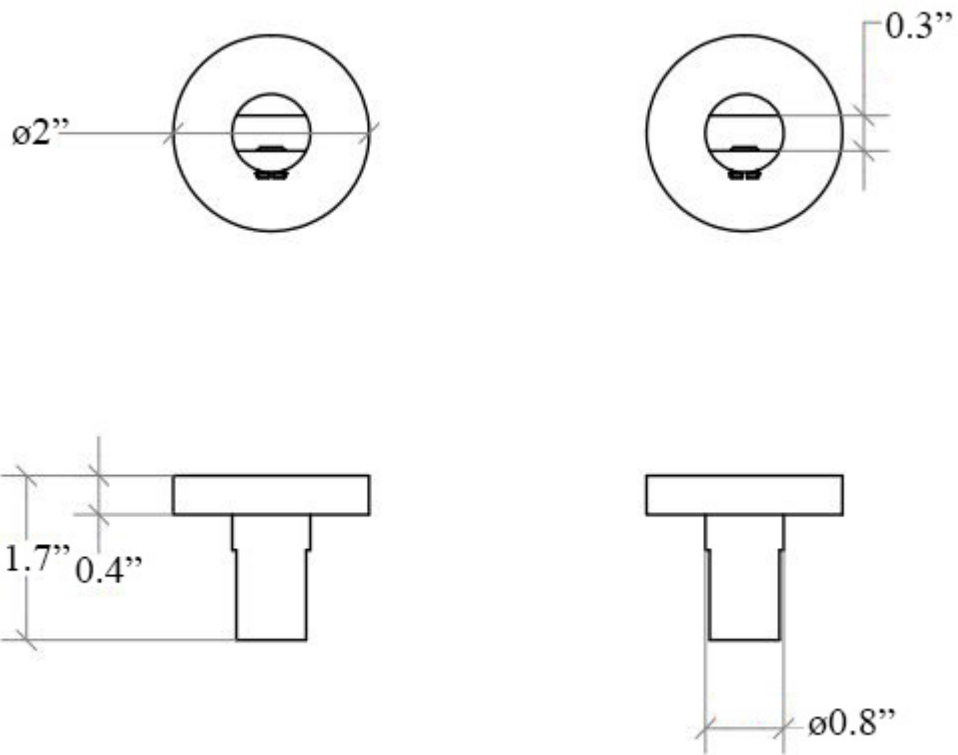

# Product Specs Sheets

Collection  
Duemila

Model |  
Duemila 5526

Dimensions Metric

*1 inch = 2.54 cm*  
*1 inch = 25.4 mm*

**WS**<sup>®</sup>  
**BATH**  
**COLLECTIONS**

1051 Lea Drive - Collegeville, PA 19426  
Tel. 215 513 9400 - Fax 610 831 0215