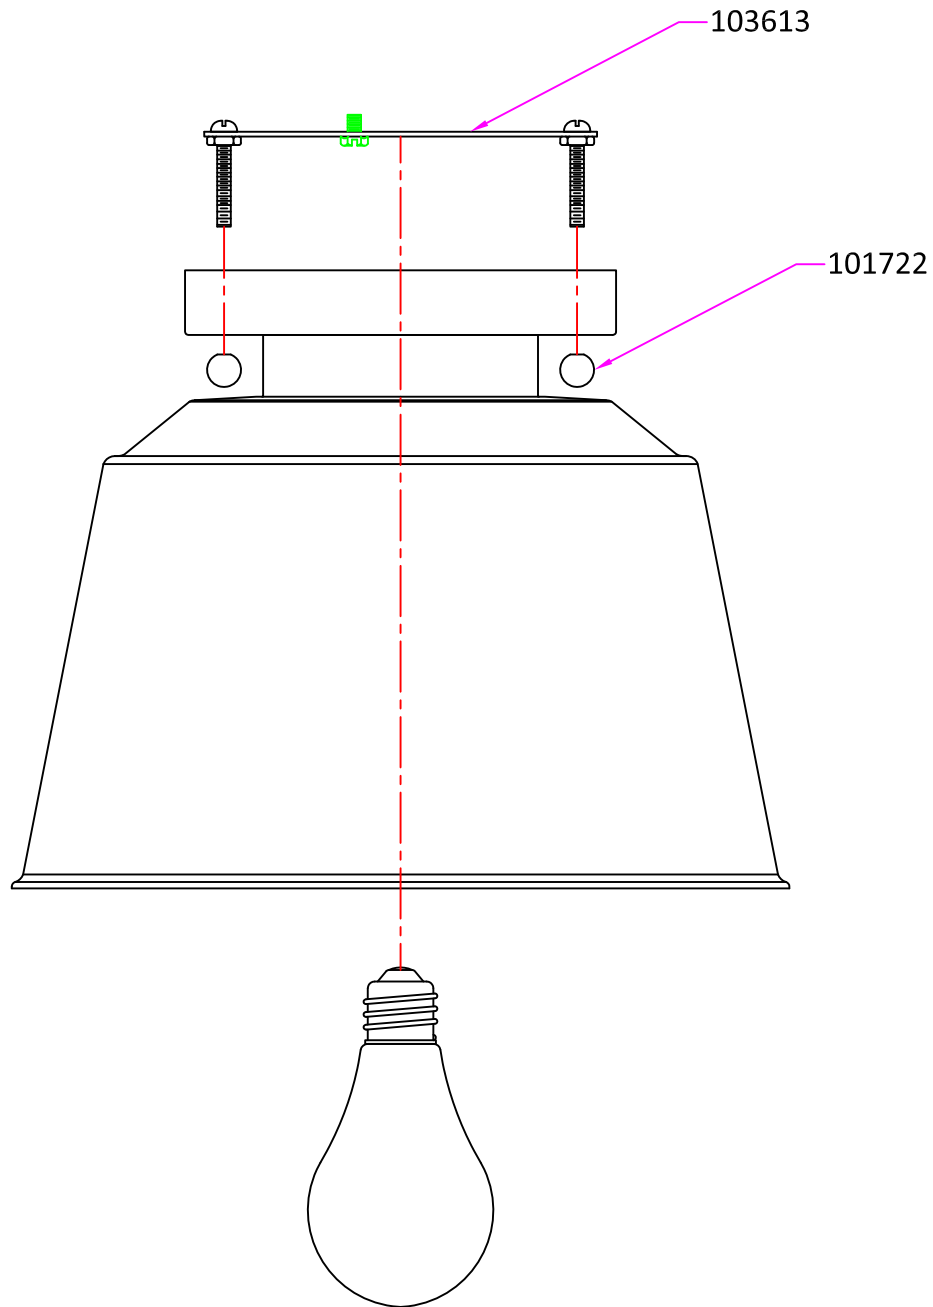

# Replacement Parts

## **OL15013SHBL**

Qty.	Part #	Description
	101722	10mm Brass Ball Cap Nut SHBL
	103613	SPEC. RD UNIVERSAL MTING PLATE SF314/OL15013