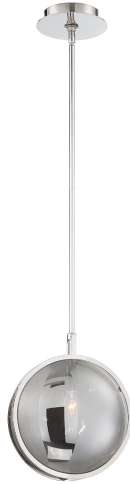

HAVENDALE, 1LT PENDANT

Product Details

Item No.	:	33711-010
Finish	:	Polished Nickel
Shade	:	Glass
Length	:	9.75"
Width	:	5"
Height	:	11.25"
Est. Weight	:	8.05 lbs
IP Rating	:	20
Approval	:	cULus

BULB DETAILS

No. of Bulbs	:	1
Bulb Type	:	B10
Bulb Voltage	:	120V
Bulb Wattage	:	60W
Bulb Socket	:	E12
Input Voltage	:	120V
Dimmable	:	No
Bulb Included	:	No

Options Available

ITEM NO.	FINISH	SHADE
33711-010	Polished Nickel	Glass

TECHNICAL DETAILS

Hanging Support Type	:	Rod
Rod Length	:	57"
Power Wire Length	:	63"
Canopy Diameter	:	6"
Canopy Height	:	1.25"

PROJECT INFORMATION

Job Name: Date: Type:

Comments: