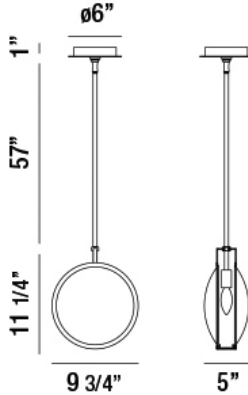

HAVENDALE, 1LT PENDANT

Product Details

Item No.	:	33711-010
Finish	:	Polished Nickel
Shade	:	Glass
Length	:	9.75"
Width	:	5"
Height	:	11.25"
Est. Weight	:	8.05 lbs
IP Rating	:	20
Approval	:	cULus

BULB DETAILS

No. of Bulbs	:	1
Bulb Type	:	B10
Bulb Voltage	:	120V
Bulb Wattage	:	60W
Bulb Socket	:	E12
Input Voltage	:	120V
Dimmable	:	No
Bulb Included	:	No

Options Available

ITEM NO.	FINISH	SHADE
33711-010	Polished Nickel	Glass

TECHNICAL DETAILS

Hanging Support Type	:	Rod
Rod Length	:	57"
Power Wire Length	:	63"
Canopy Diameter	:	6"
Canopy Height	:	1.25"

PROJECT INFORMATION

Job Name: Date: Type:

Comments: