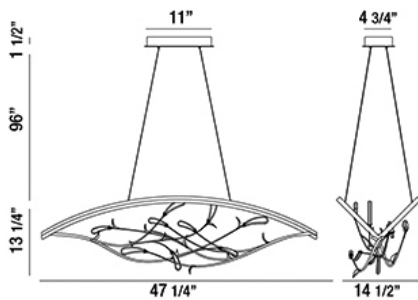

BASILICA, LINEAR LED CHANDELIER

Product Details

Item No.	:	34065-013
Finish	:	Oil Rubbed Bronze
Length	:	47.25"
Width	:	14.5"
Height	:	13.25"
Est. Weight	:	17.05 lbs
Approval	:	cETLus

BULB DETAILS

No. of Bulbs	:	2
Bulb Type	:	LED
Bulb Voltage	:	120V
Bulb Wattage	:	56W
Bulb Socket	:	LED
Input Voltage	:	120V
Dimmable	:	Yes
Lumens	:	5800lm
Kelvin	:	3000K
CRI	:	80++
Bulb Included	:	Yes

Options Available

ITEM NO.	FINISH	SHADE
34065-013	Oil Rubbed Bronze	

TECHNICAL DETAILS

Hanging Support Type	:	Aircraft Cable
Aircraft Cable Length	:	96"
Power Wire Length	:	96"
Canopy Length	:	11.75"
Canopy Width	:	5.5"
Canopy Height	:	1.5"
Driver	:	Hueuc