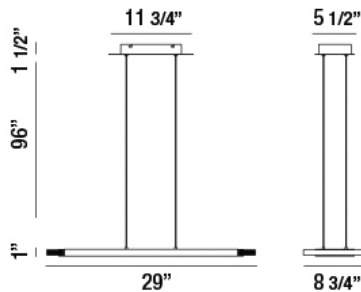

DISTESA, LED OVAL CHANDELIER, 40W

Product Details

Item No.	:	34140-017
Finish	:	Satin Nickel
Shade	:	Frosted
Length	:	29"
Width	:	8.75"
Height	:	1"
Est. Weight	:	10.56 lbs
IP Rating	:	20
Approval	:	cETLus

ITEM NO.	FINISH	SHADE
34140-017	Satin Nickel	Frosted

TECHNICAL DETAILS

Hanging Support Type	:	Aircraft Cable
Aircraft Cable Length	:	96"
Power Wire Length	:	96"
Canopy Length	:	11.75"
Canopy Width	:	5.5"
Canopy Height	:	1.5"
Driver	:	Es