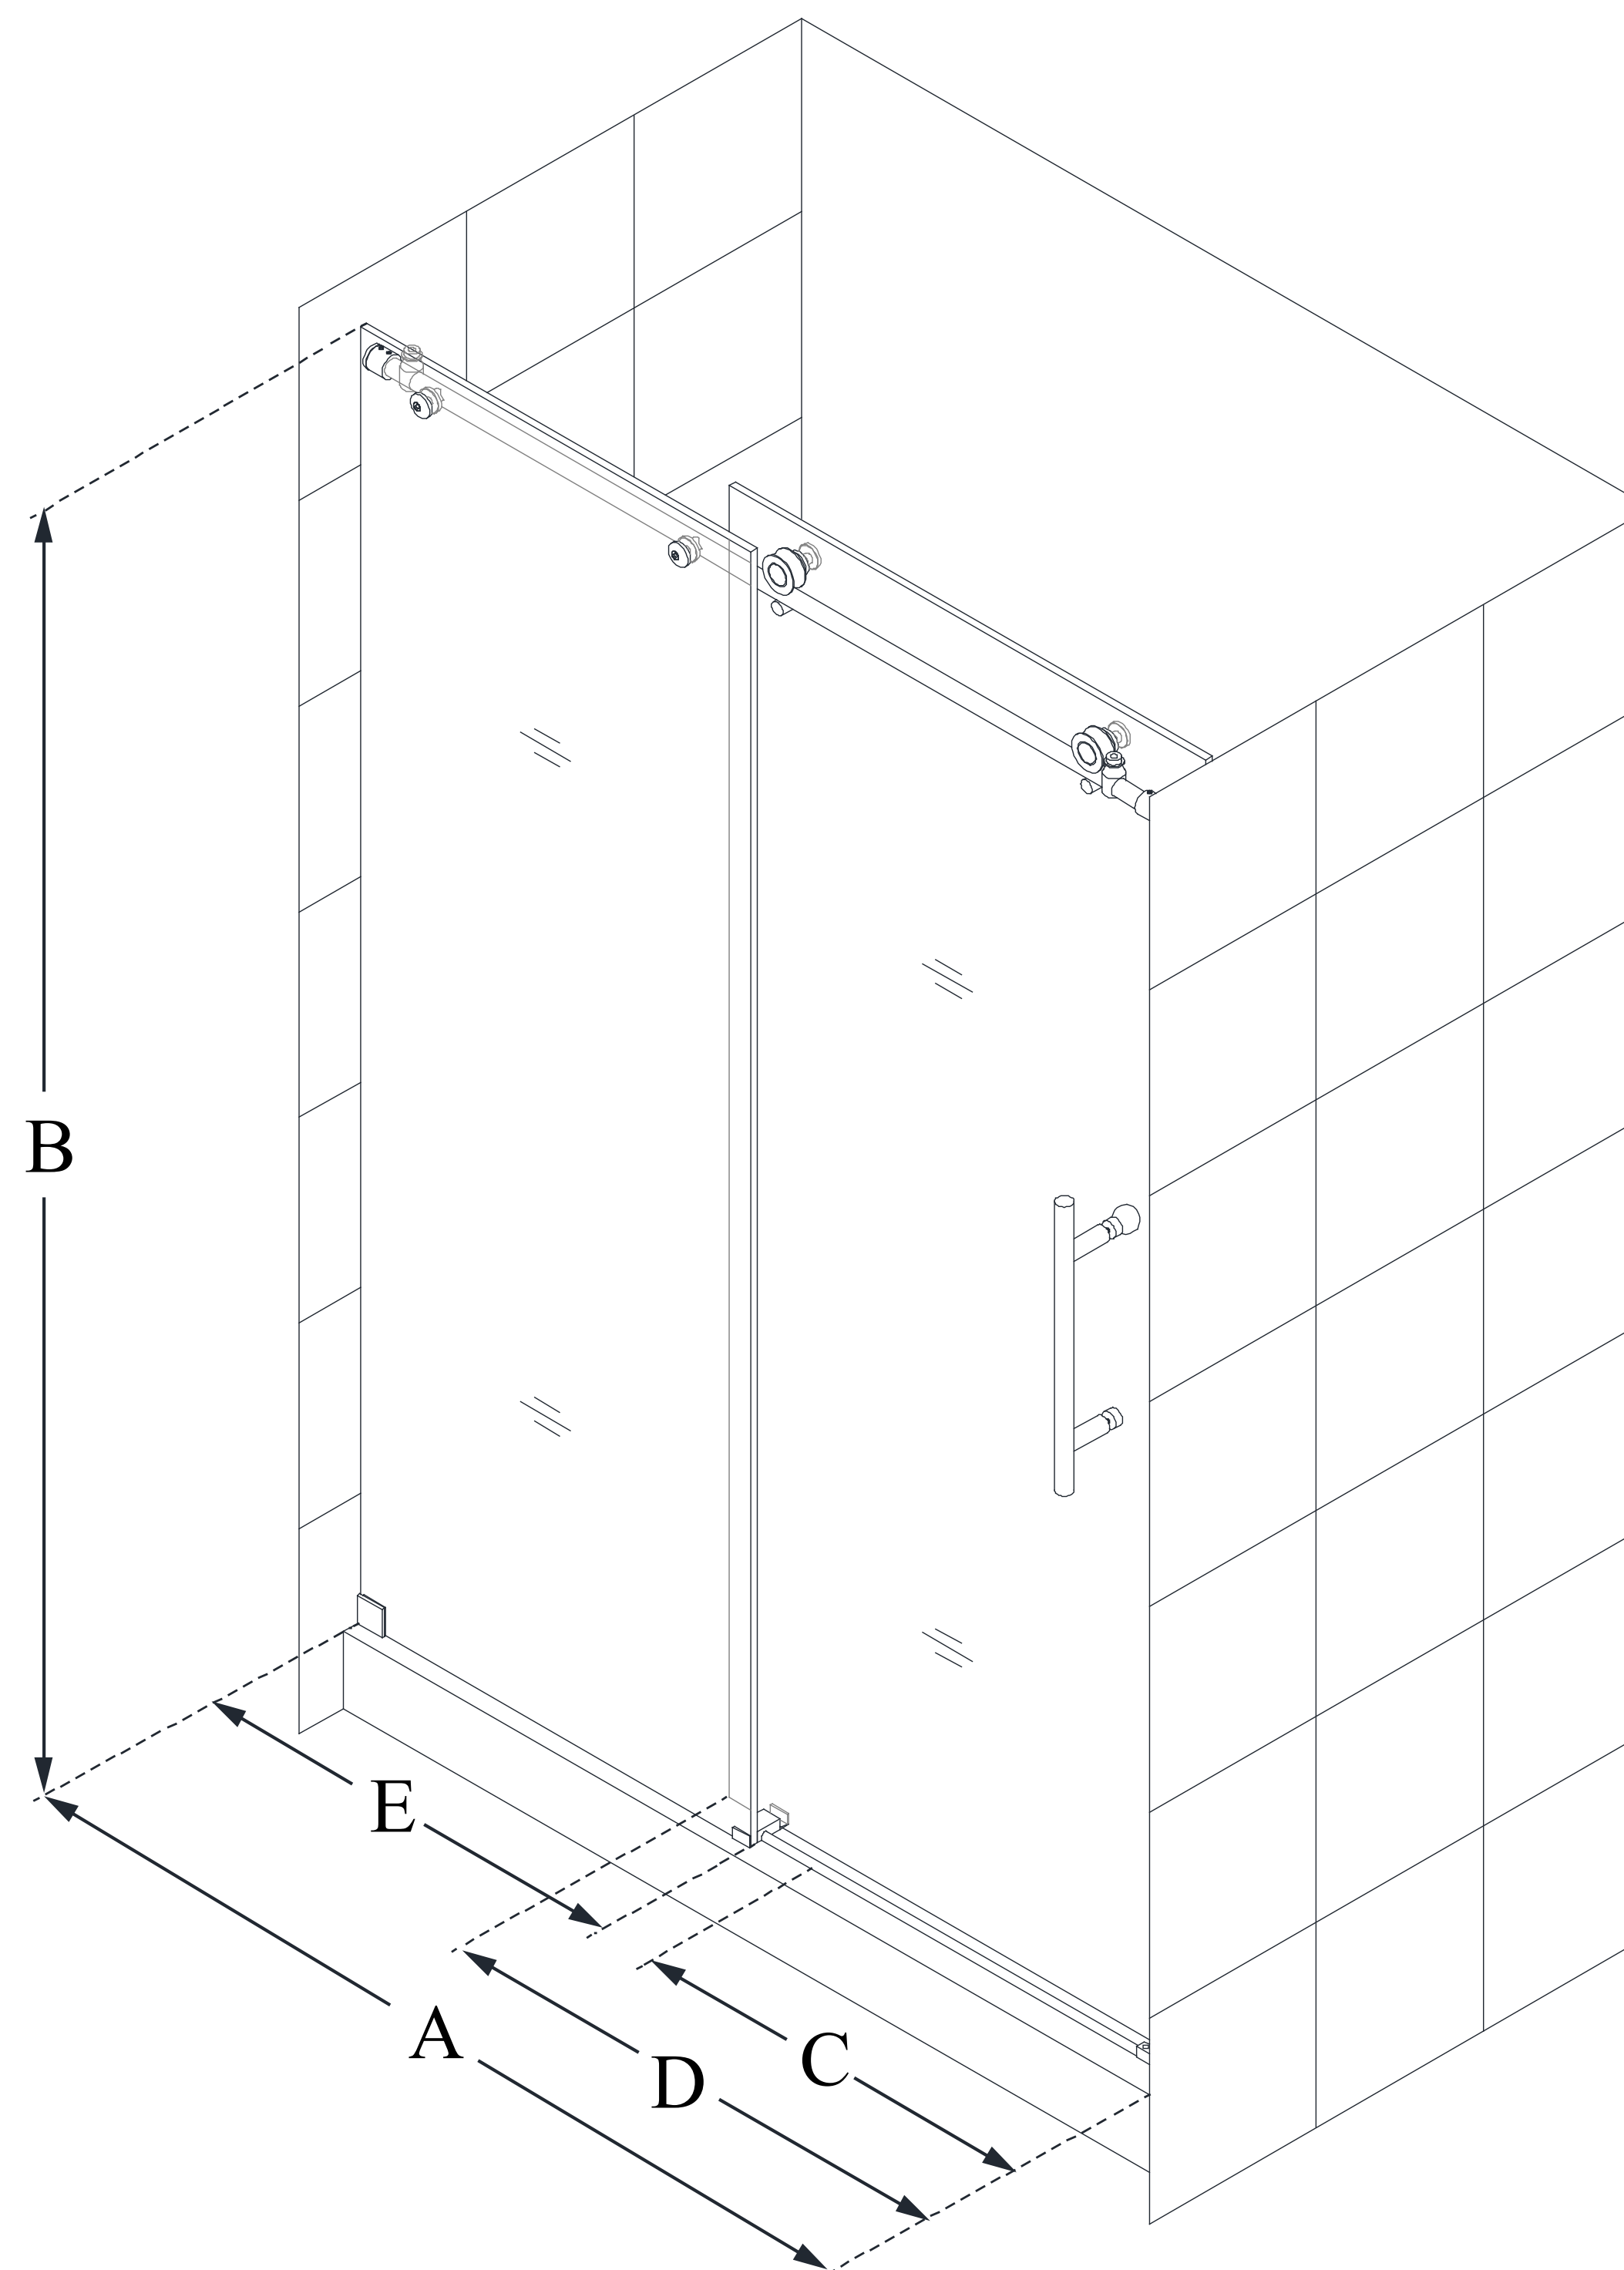

**SHDR-61487610  
ENIGMA-X**

**CONFIGURATION  
DIMENSIONS:**

**A: MODEL WIDTH**  
44 - 48 in.

**B: MODEL HEIGHT**  
76 in.

**C: ACCESS WIDTH**  
16 - 20 in.

**C2: ACCESS HEIGHT**  
72 1/8 in.

**D: DOOR WIDTH**  
26 in.

**E: INLINE BUTTRESS PANEL WIDTH**  
23 1/8 in.

**MATCHING SHOWER BASE**  
Any 48 in. Single Threshold DreamLine  
Shower Base

**BASE OPTIONS**  
White, Biscuit (-22), Black (-88)

**BASE DRAIN LOCATION**  
Center