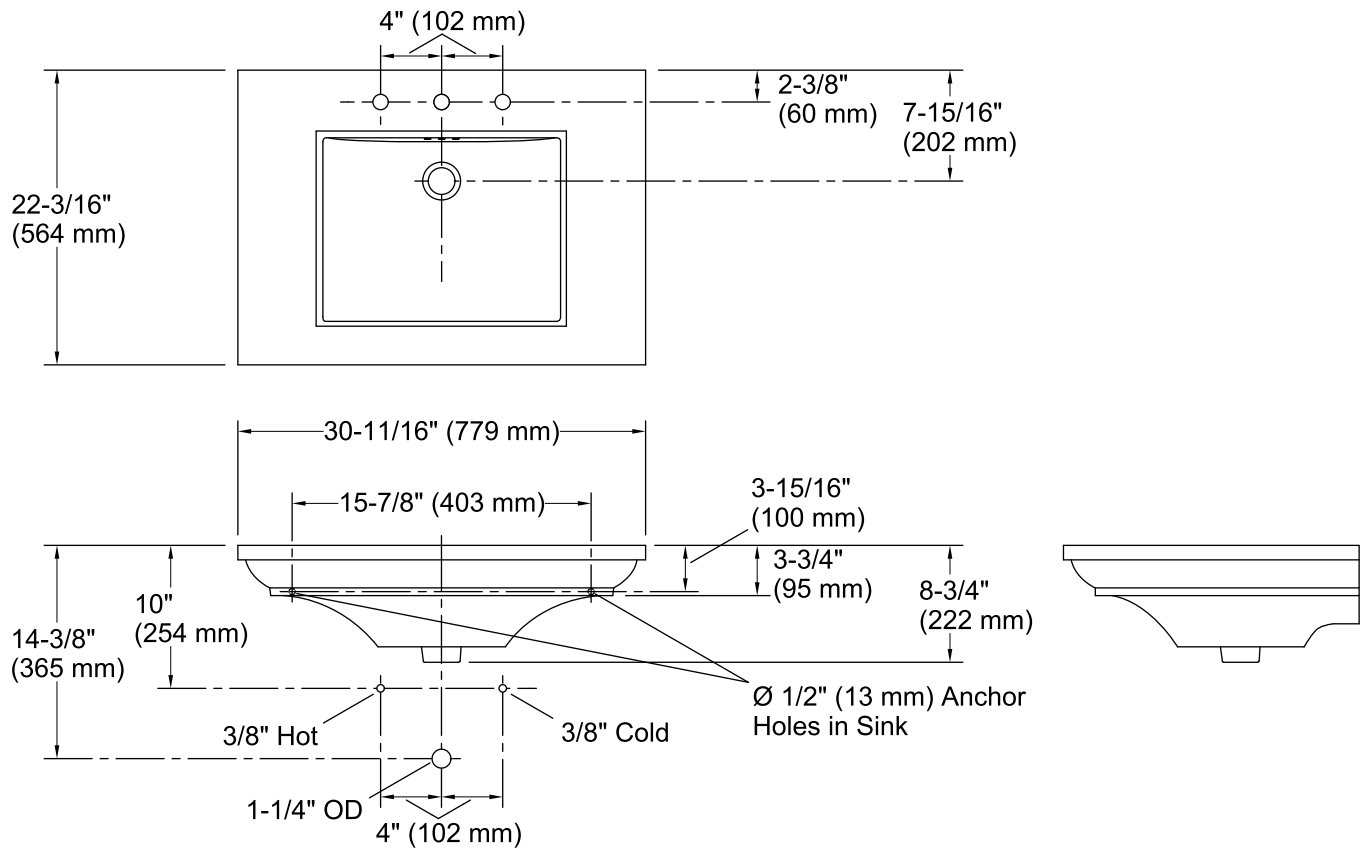

Features

- Above-counter sink.
- 8-inch faucet holes.
- Elegant rectangular basin.
- With overflow.
- Combines with the K-2267 pedestal to create the K-2268-1 Memoirs pedestal sink.
- Combines with the K-6880 or K-30003 console table legs to create a Memoirs console table.
- 30-11/16" (779 mm) x 22-3/16" (564 mm) x 8-3/4" (222 mm)

Material

- Fireclay

Installation

- Pedestal or console table.

Recommended Accessories

K-8998 P-Trap
K-2267 Bathroom Sink Pedestal
K-6880 Console Table Legs
K-30003 Console Table Legs

Codes/Standards

ASME A112.19.2/CSA B45.1

Technical Information

All product dimensions are nominal.

Bowl configuration:	Single
Installation:	Pedestal, Console table
Bowl area (Only):	Length: 19" (483 mm) Width: 14" (356 mm) Water depth: 5-1/2" (140 mm)
Number of deck holes:	3
Faucet hole(s):	1-3/8" (35 mm)
Drain hole:	1-3/4" (44 mm)