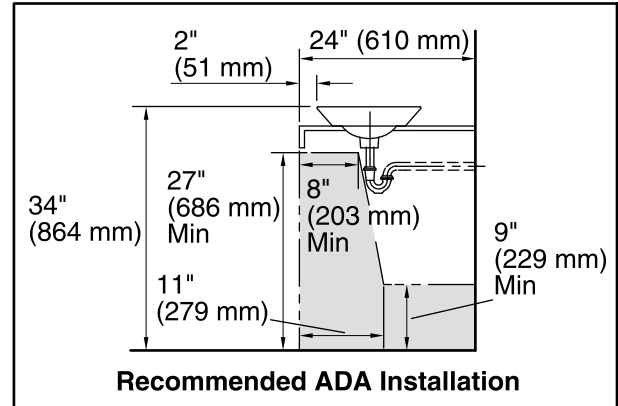

## Technical Information

All product dimensions are nominal.

Bowl configuration:	Single
Installation:	Vessel, Wall-mount
Bowl area (Only):	Diameter: 15-7/8" (403 mm) Water depth: 4-1/4" (108 mm)
Drain hole:	1-3/4" (44 mm)
Template:	1002980-7, required, included