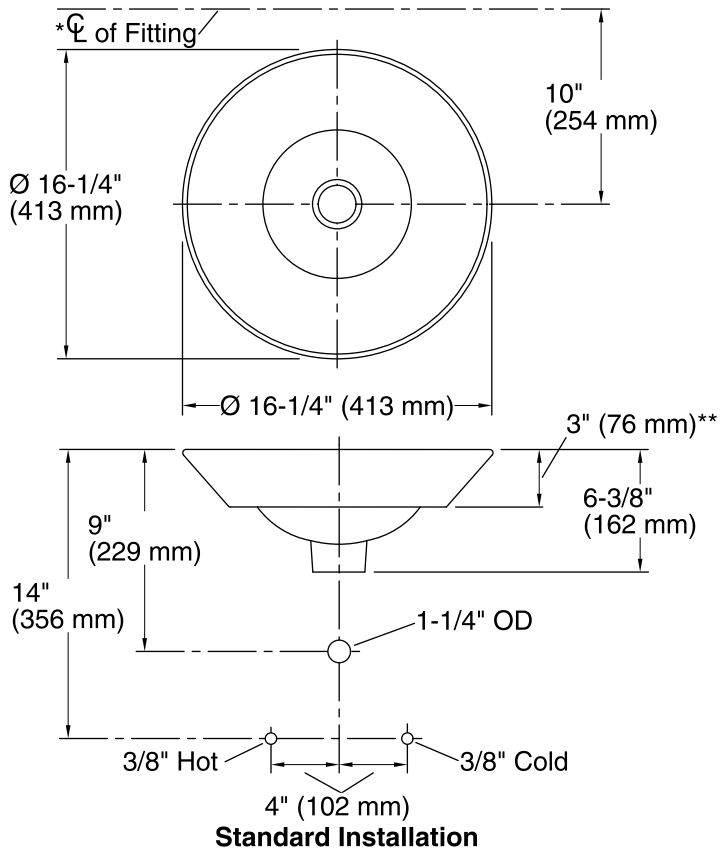

## Technical Information

All product dimensions are nominal.

Bowl configuration:	Single
Installation:	Vessel, Wall-mount
Bowl area (Only):	Diameter: 15-7/8" (403 mm) Water depth: 4-1/4" (108 mm)
Drain hole:	1-3/4" (44 mm)
Template:	1002980-7, required, included

## Notes

Install this product according to the installation instructions.

\*Spout must be 5" (127 mm) long (min) for adequate clearance into the bathroom sink when installed with centerline as shown.

**NOTICE:** Countertop manufacturer or cutter must use the cut-out template provided with the product, or a current one provided by Kohler Co. (call 1-800-4-KOHLER). Kohler Co. is not responsible for cut-out errors when the incorrect cut-out template is used.