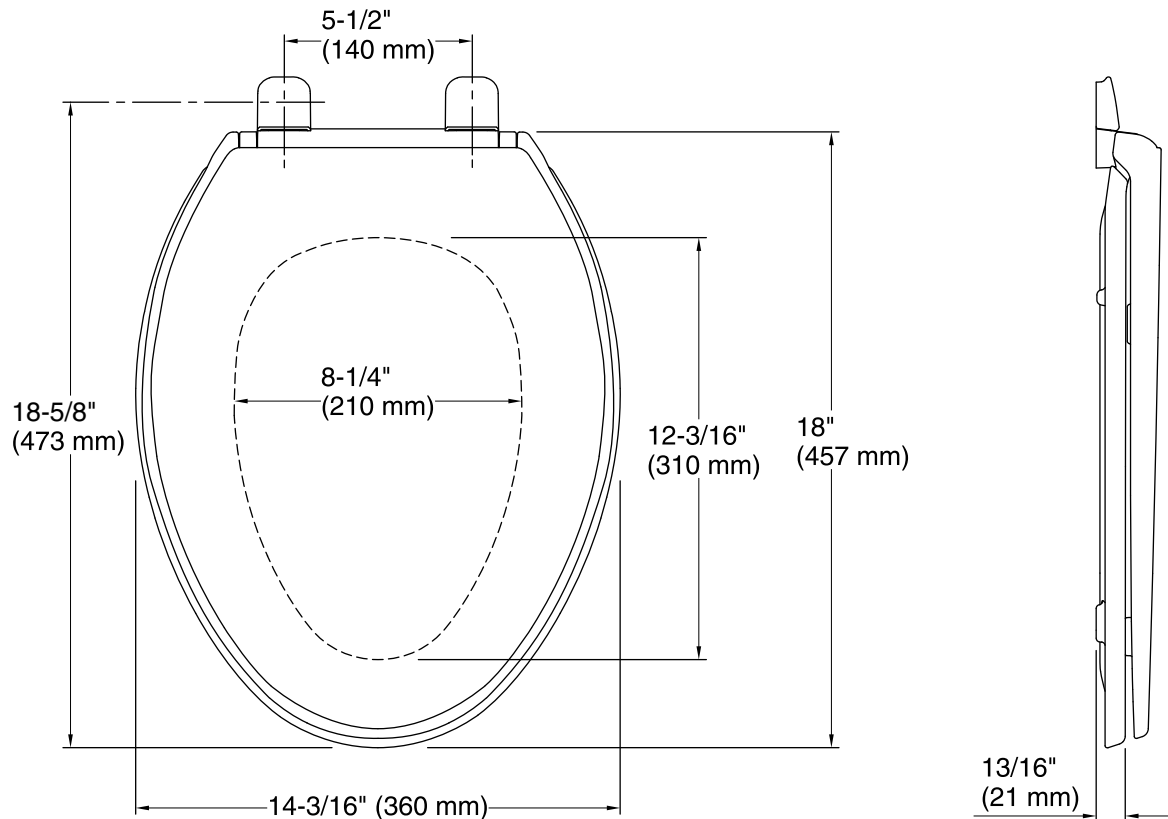

Technical Information

All product dimensions are nominal.

Seat shape type: Elongated

Seat front type: Closed-front

Seat-mounting holes: 5-1/2" (140 mm)

Notes

Install this product according to the installation instructions.