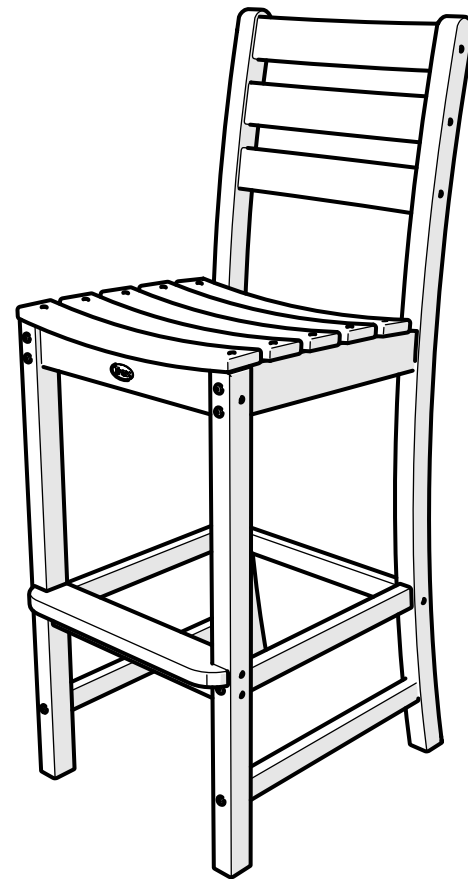

Assembly Instructions

TXD102
Monterey Bay
Bar Side Chair

..... **20-Year Warranty**

To view our full warranty, please visit
trexfurniture.com/warranty

..... **Share your space**

We love to see where our furniture
ends up — snap a pic and share
it with us on Facebook!
facebook.com/trexfurniture

TOOLS

4mm T-handle hex key (included)

4mm hex, straight, for drill (included)

PARTS

3" Screw — H.27X3