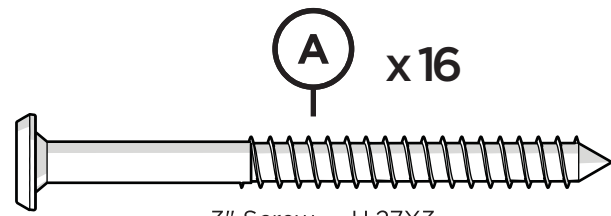

TOOLS

4mm T-handle hex key (included)

4mm hex, straight, for drill (included)

PARTS

3" Screw — H.27X3