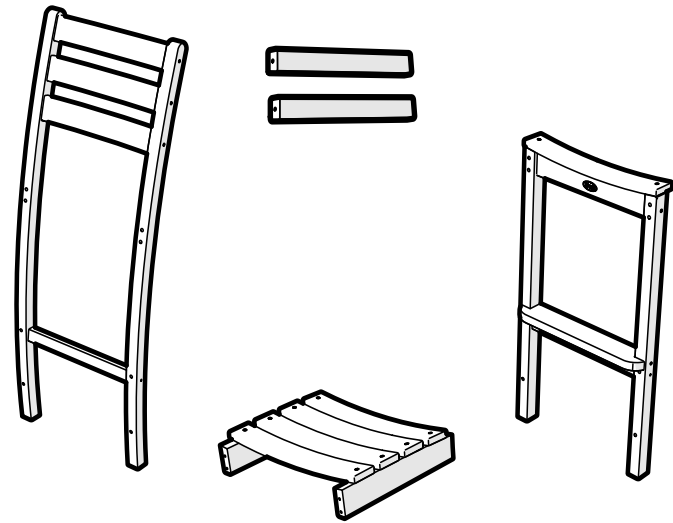

TOOLS

4mm T-handle hex key (included)

4mm hex, straight, for drill (included)

PARTS

3" Screw — H.27X3