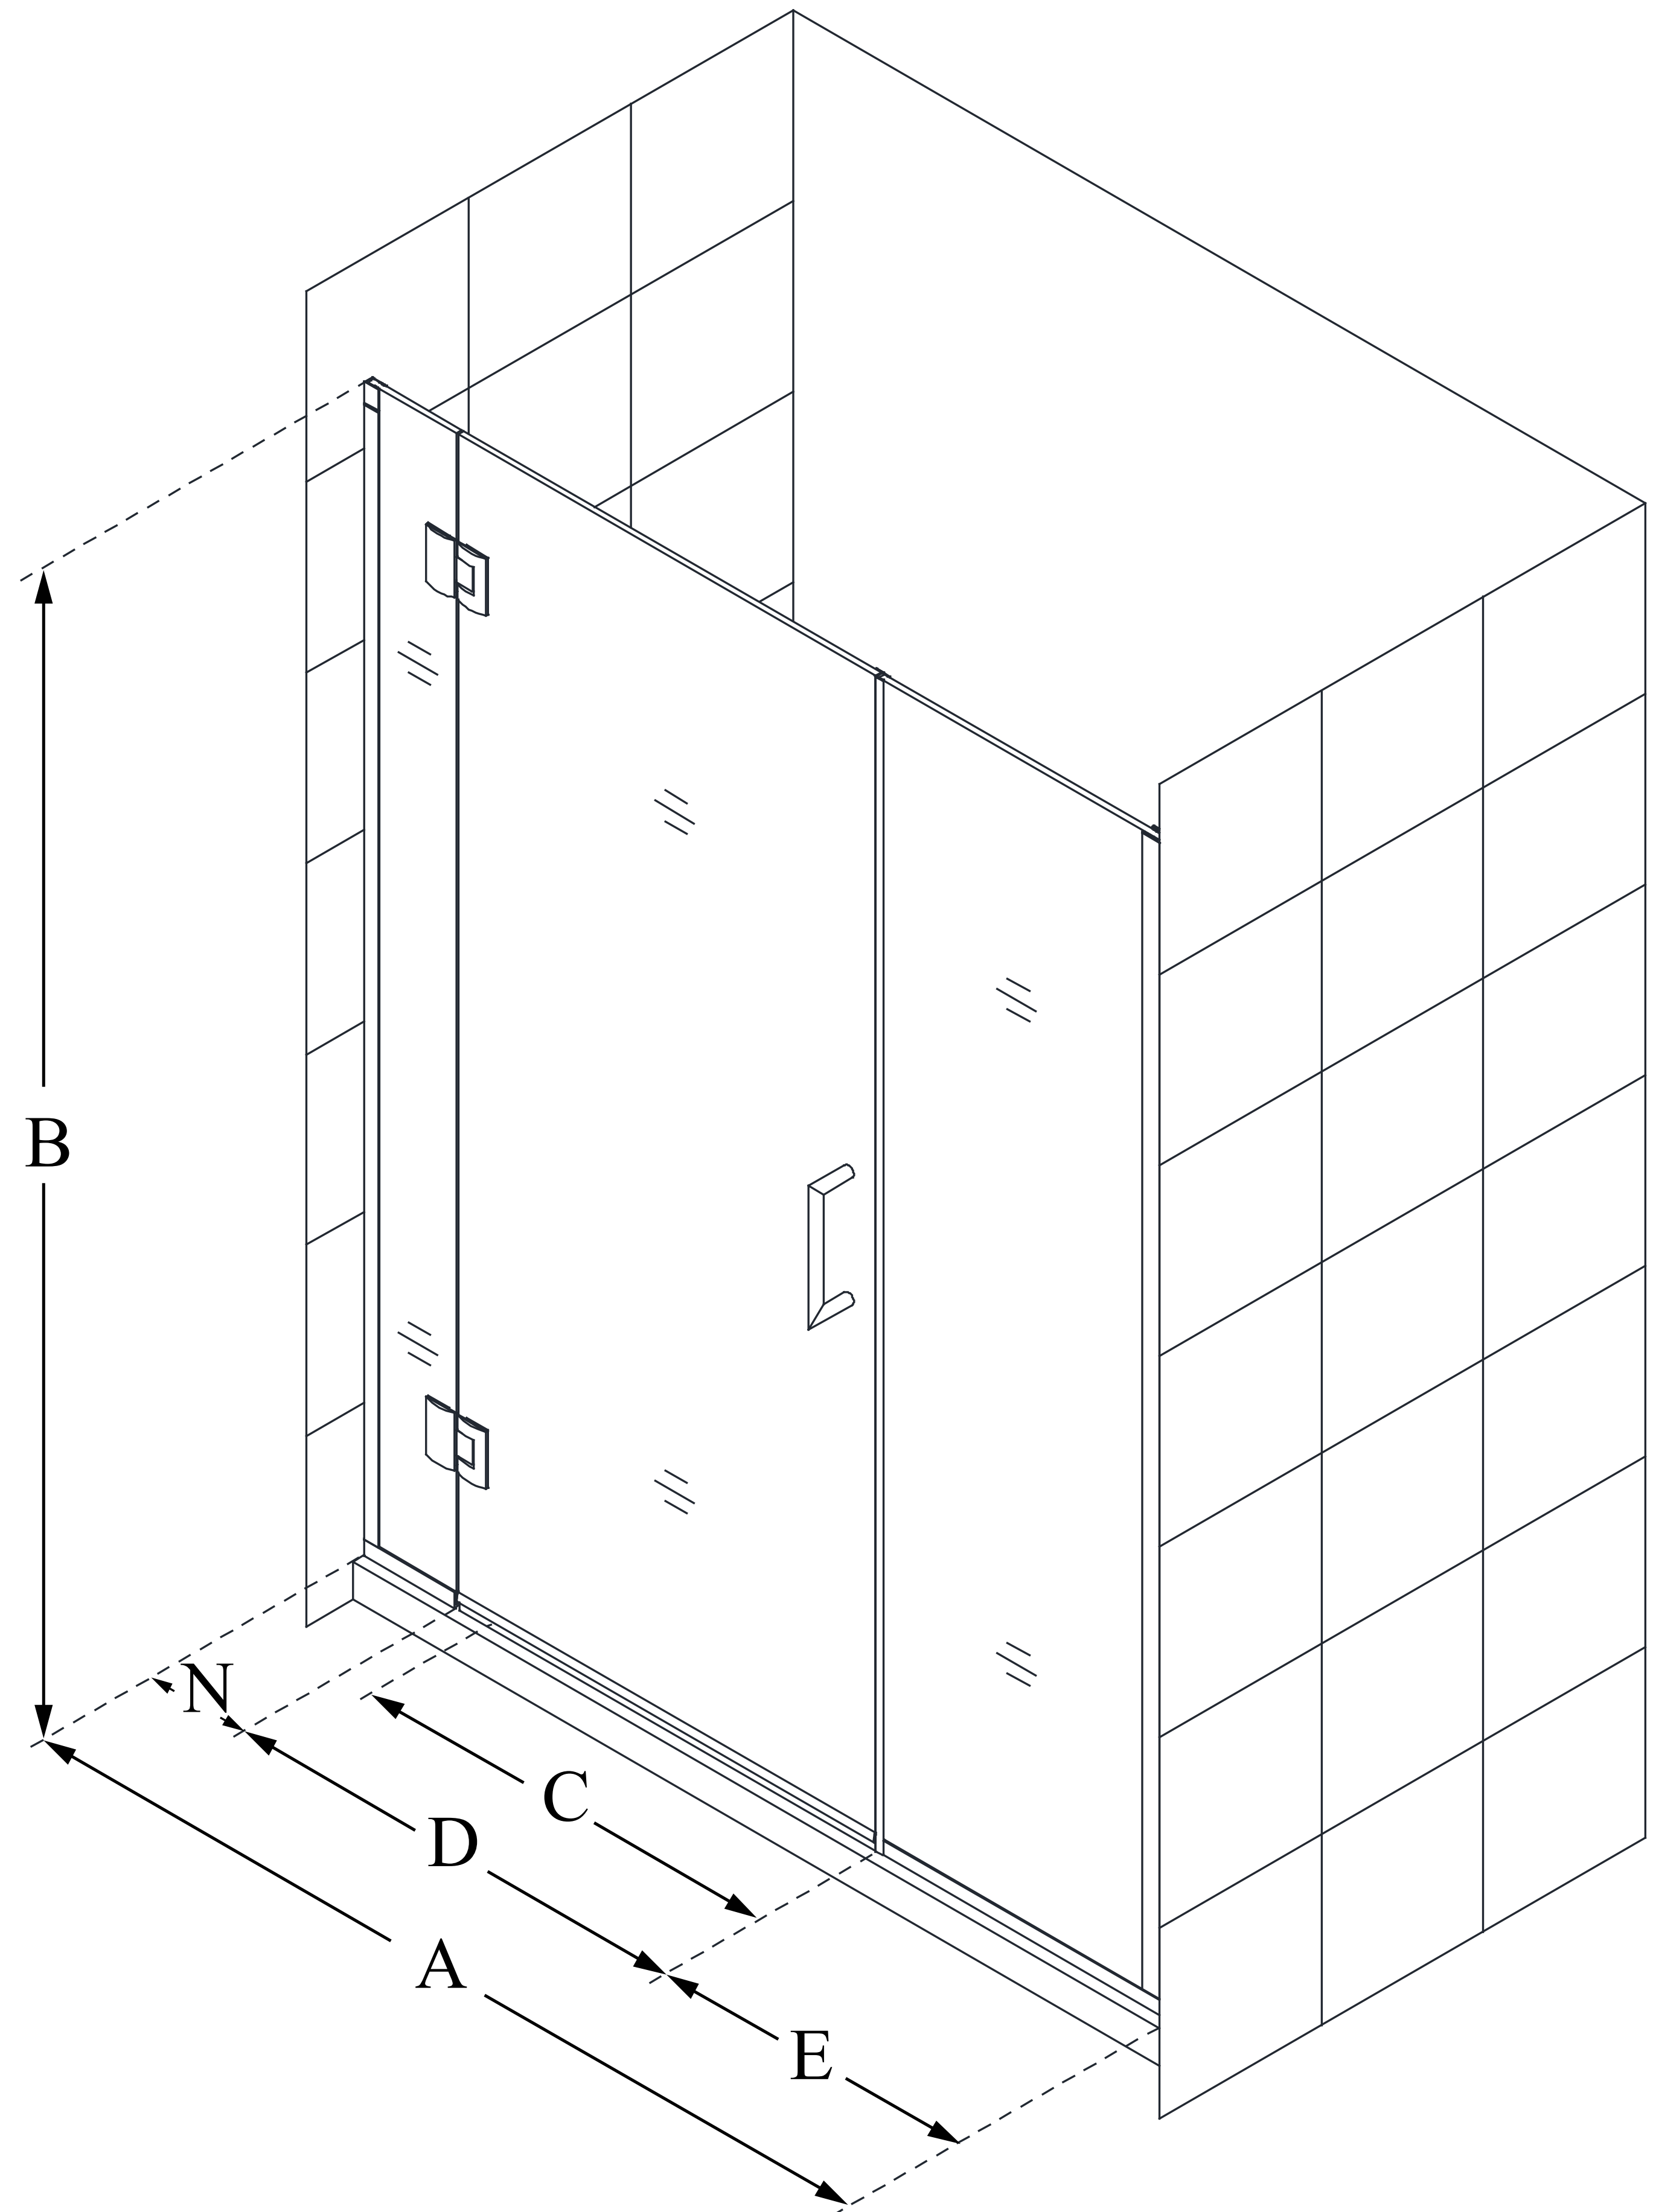

D1272272

UNIDOOR-X

DreamLine Unidoor-X 55-55 1/2
in. W x 72 in. H Frameless Hinged
Shower Door, Clear Glass

SWING DOOR

CONFIGURATION DIMENSIONS:

A: 55 - 55 1/2 in.

MODEL WIDTH

B: 72 in.

MODEL HEIGHT

C: 26 in.

ACCESS WIDTH

D: 27 in.

DOOR WIDTH

E: 22 in.

INLINE PANEL WIDTH

N: 6 in.

HINGE PANEL WIDTH

DreamLine reserves the right to update or modify the hardware or materials pictured without prior notice for the purpose of product improvement and customer satisfaction.