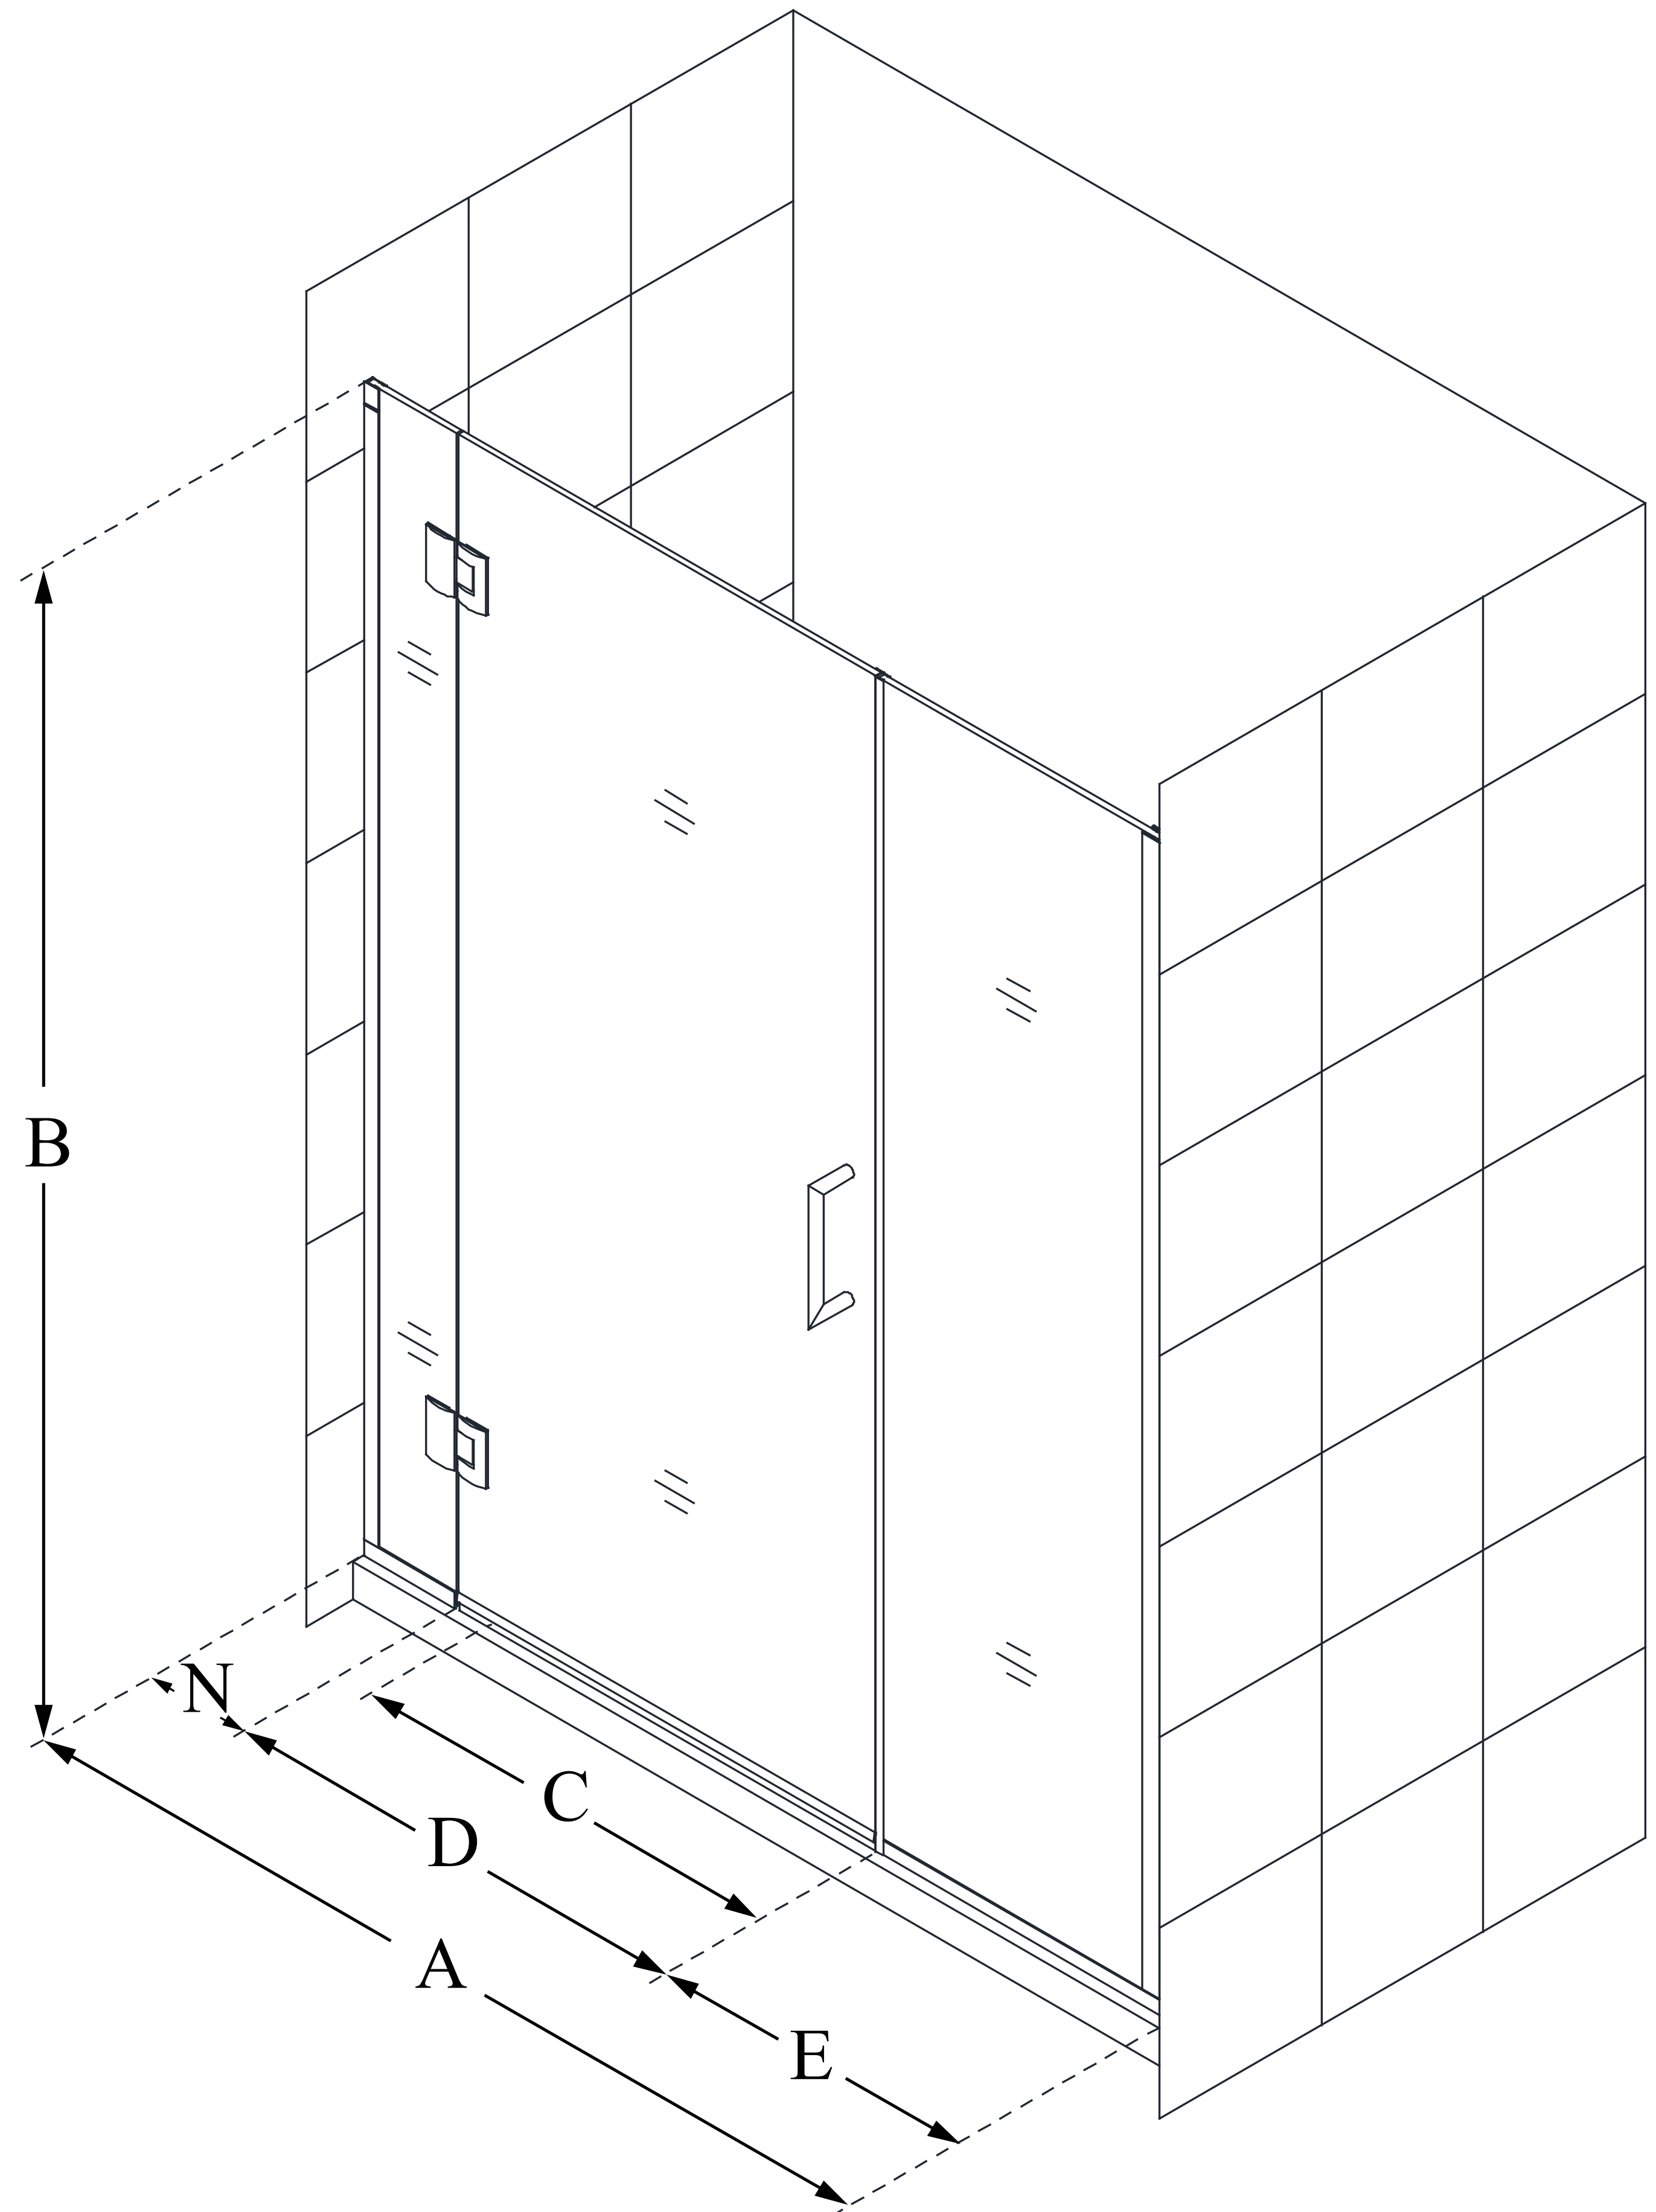

D1250672

UNIDOOR-X

DreamLine Unidoor-X 37-37 1/2
in. W x 72 in. H Frameless Hinged
Shower Door, Clear Glass

SWING DOOR

CONFIGURATION DIMENSIONS:

A: 37 - 37 1/2 in.

MODEL WIDTH

B: 72 in.

MODEL HEIGHT

C: 24 in.

ACCESS WIDTH

D: 25 in.

DOOR WIDTH

E: 6 in.

INLINE PANEL WIDTH

N: 6 in.

HINGE PANEL WIDTH

DreamLine reserves the right to update or modify the hardware or materials pictured without prior notice for the purpose of product improvement and customer satisfaction.