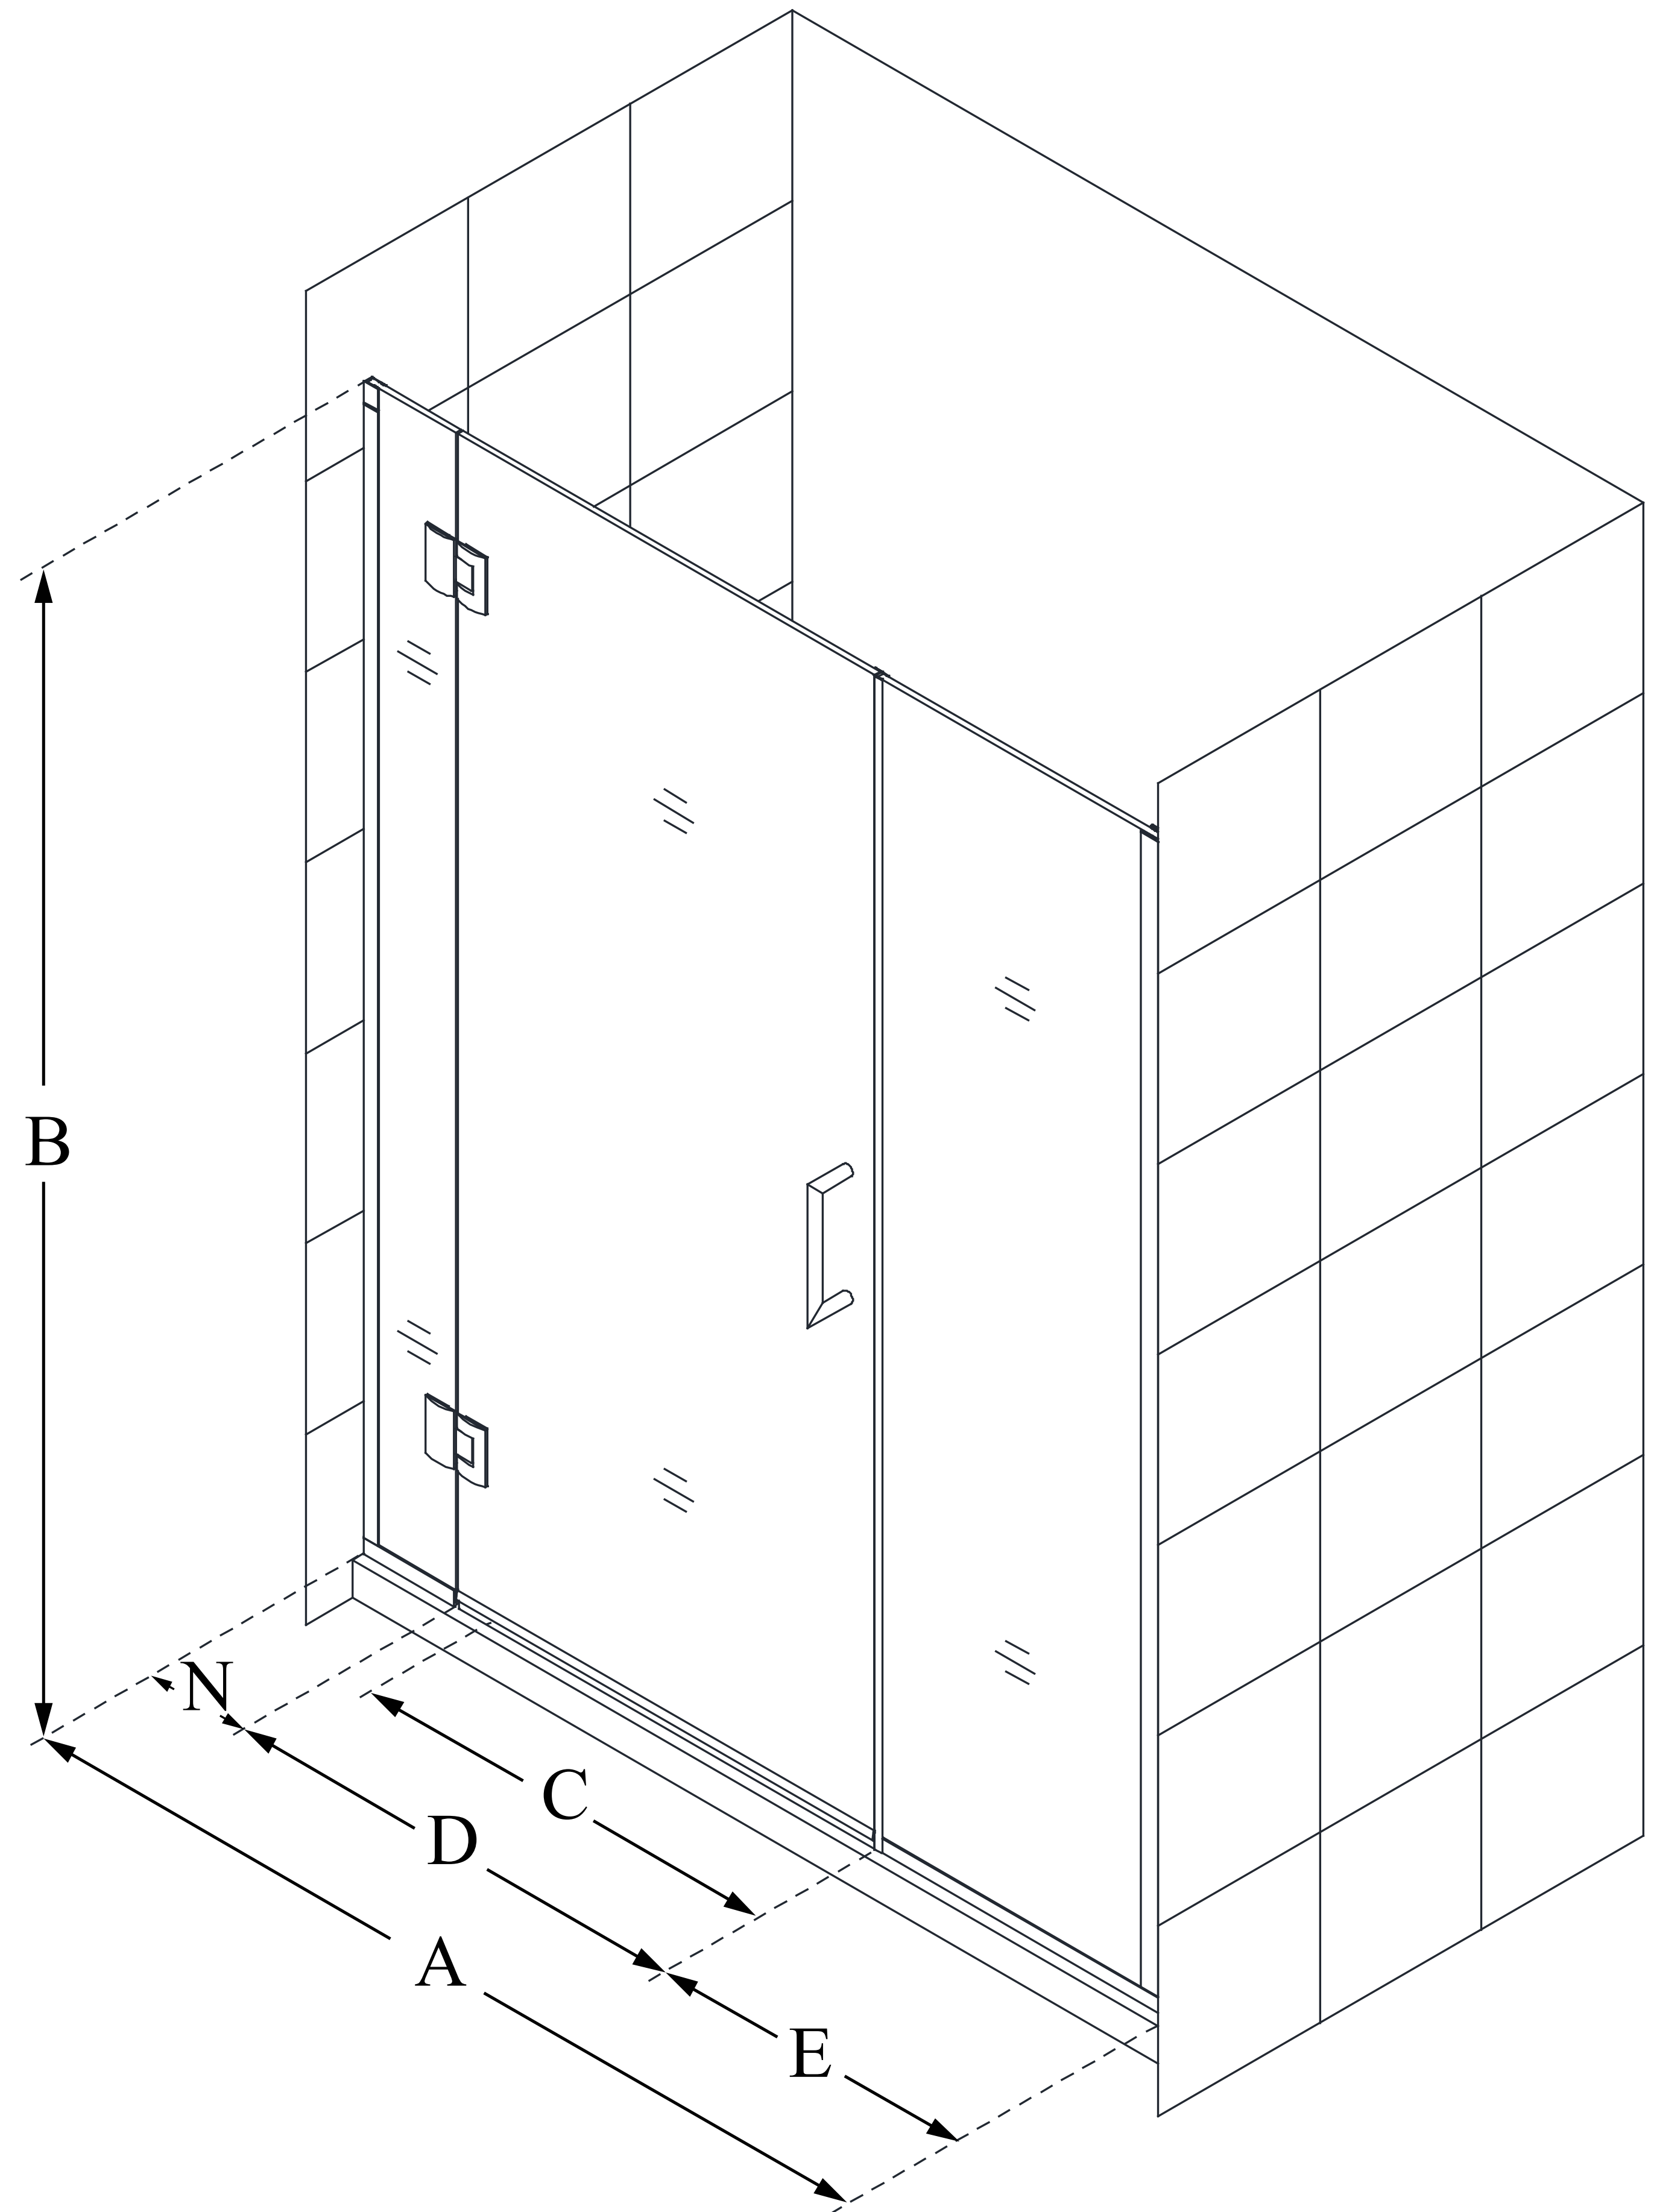

D1271472

UNIDOOR-X

DreamLine Unidoor-X 47-47 1/2
in. W x 72 in. H Frameless Hinged
Shower Door, Clear Glass

SWING DOOR

CONFIGURATION DIMENSIONS:

A: 47 - 47 1/2 in.

MODEL WIDTH

B: 72 in.

MODEL HEIGHT

C: 26 in.

ACCESS WIDTH

D: 27 in.

DOOR WIDTH

E: 14 in.

INLINE PANEL WIDTH

N: 6 in.

HINGE PANEL WIDTH

DreamLine reserves the right to update or modify the hardware or materials pictured without prior notice for the purpose of product improvement and customer satisfaction.