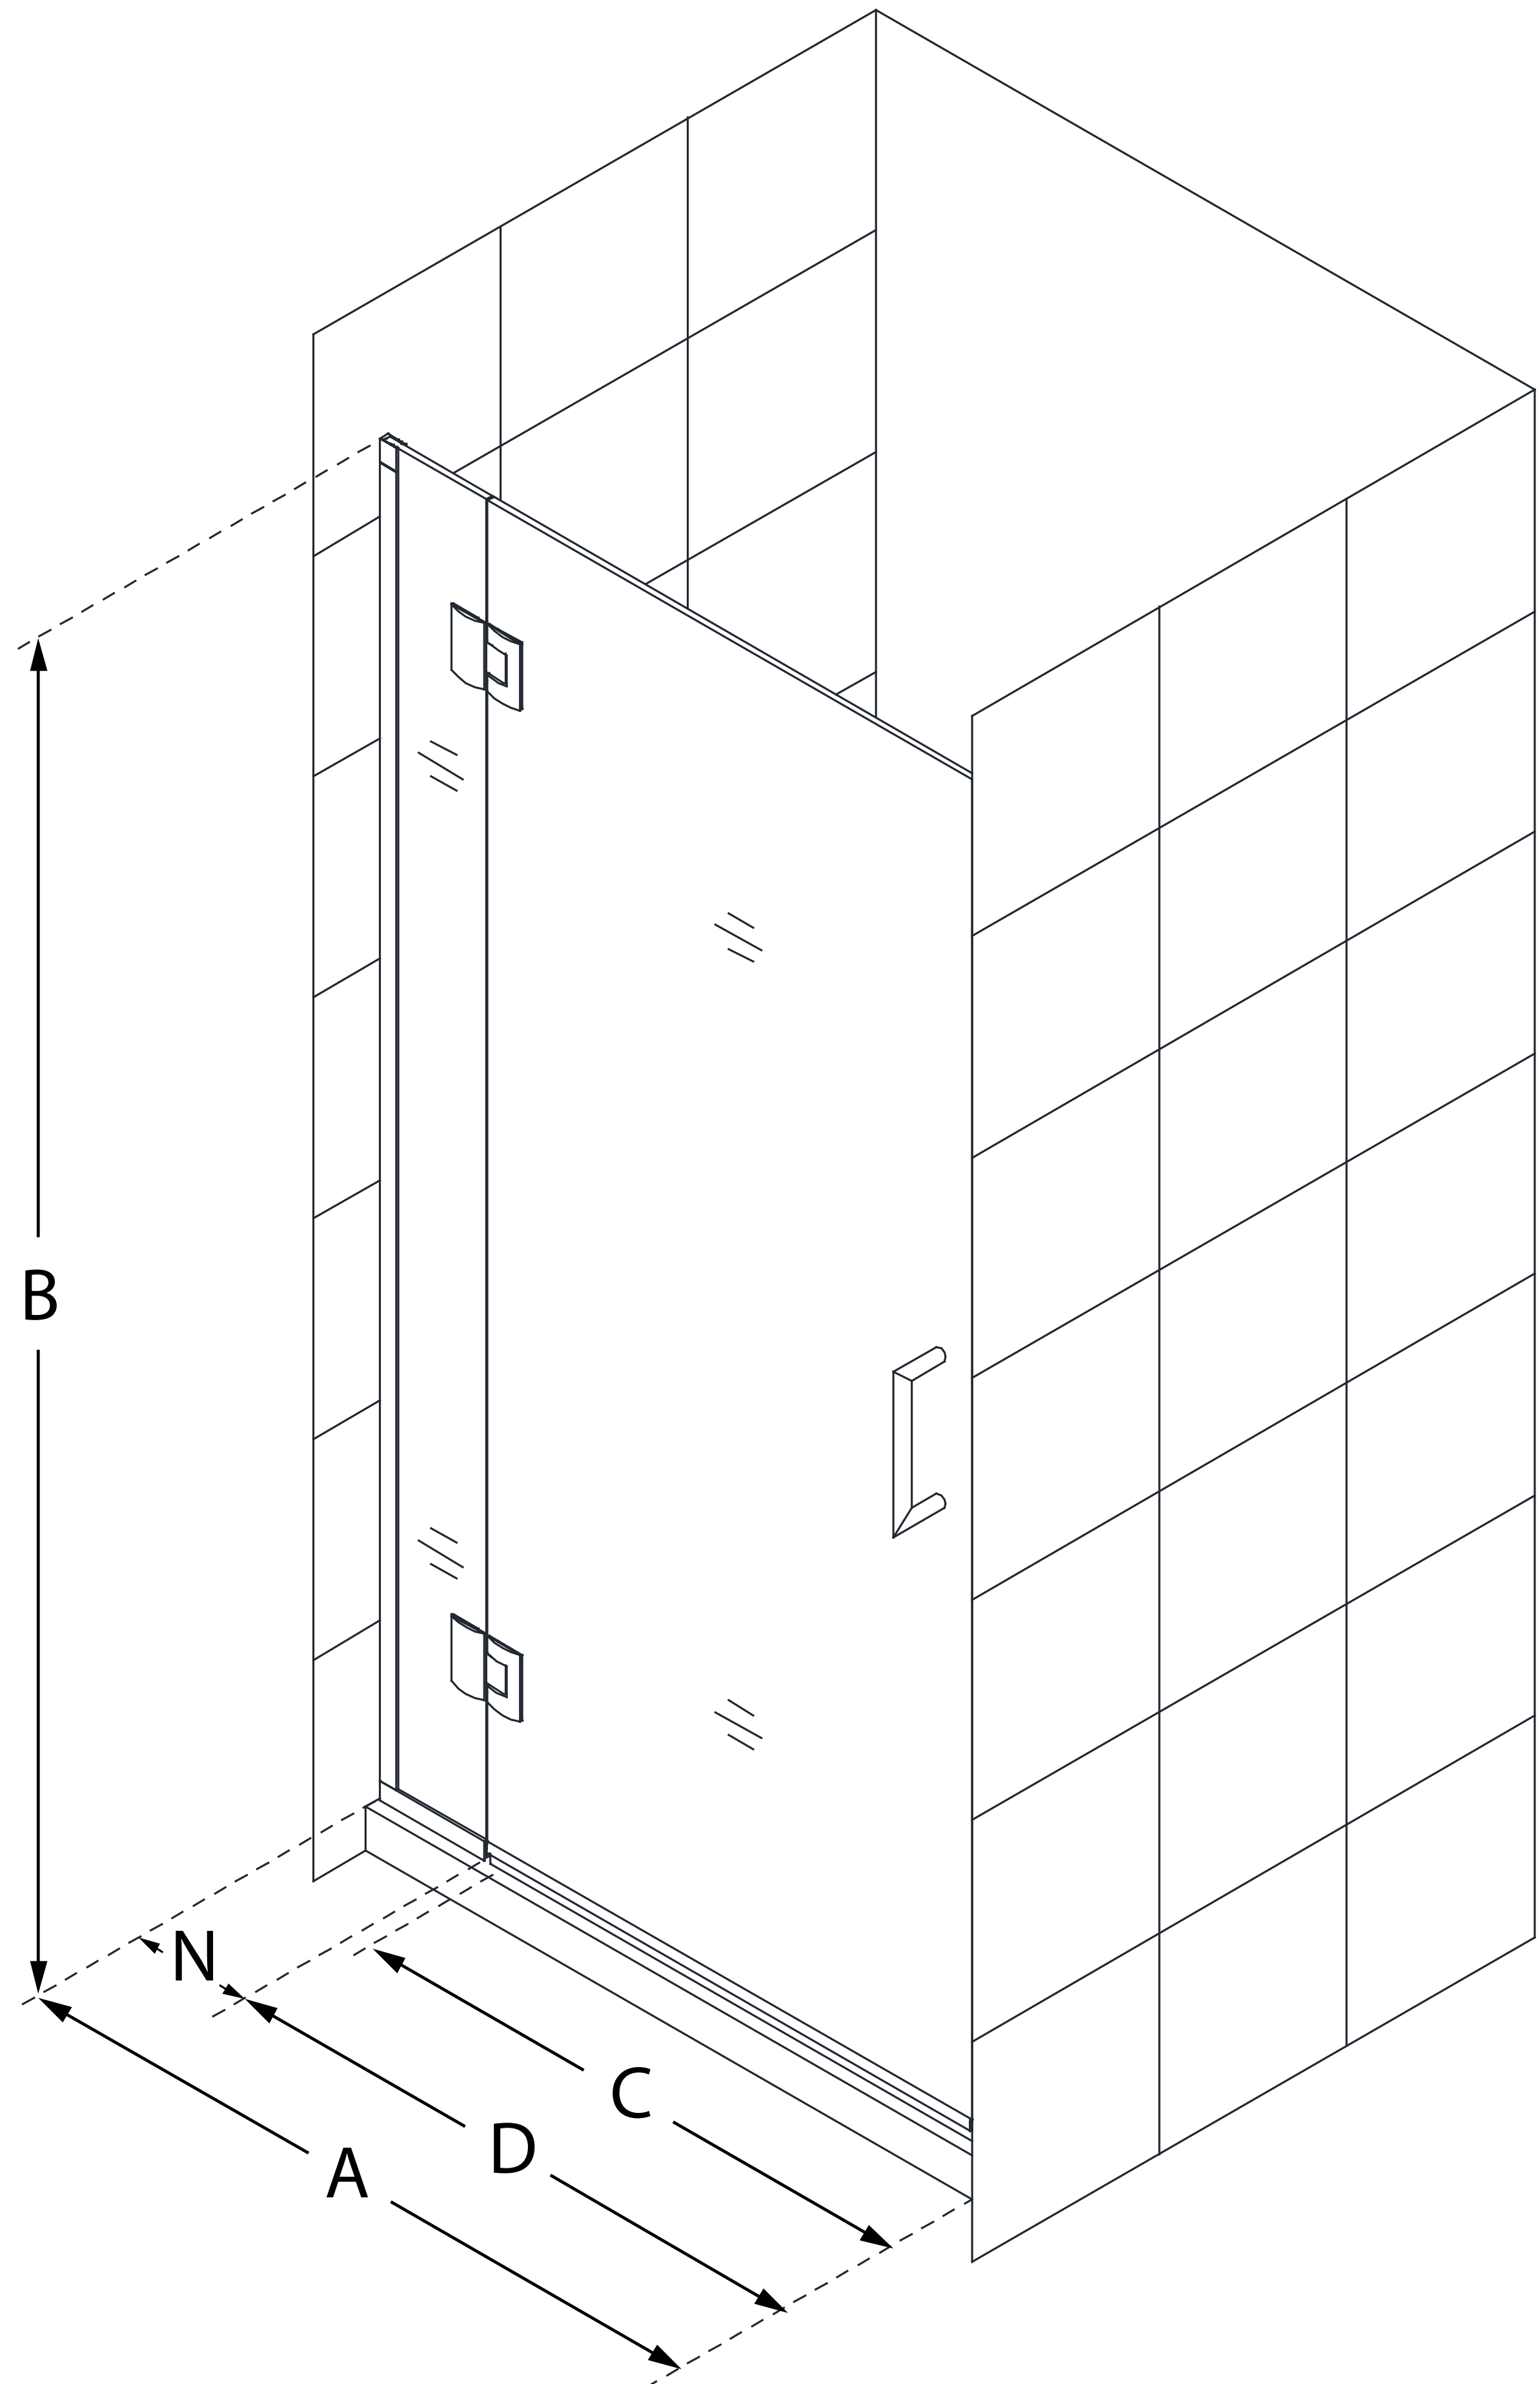

D12672

UNIDOOR-X

DreamLine Unidoor-X 32 in. W x
72 in. H Frameless Hinged Shower
Door, Clear Glass

SWING DOOR

CONFIGURATION DIMENSIONS:

A: 32 in.

MODEL WIDTH

B: 72 in.

MODEL HEIGHT

C: 25 in.

ACCESS WIDTH

D: 26 in.

DOOR WIDTH

N: 6 in.

HINGE PANEL WIDTH

DreamLine reserves the right to update or modify the hardware or materials pictured without prior notice for the purpose of product improvement and customer satisfaction.