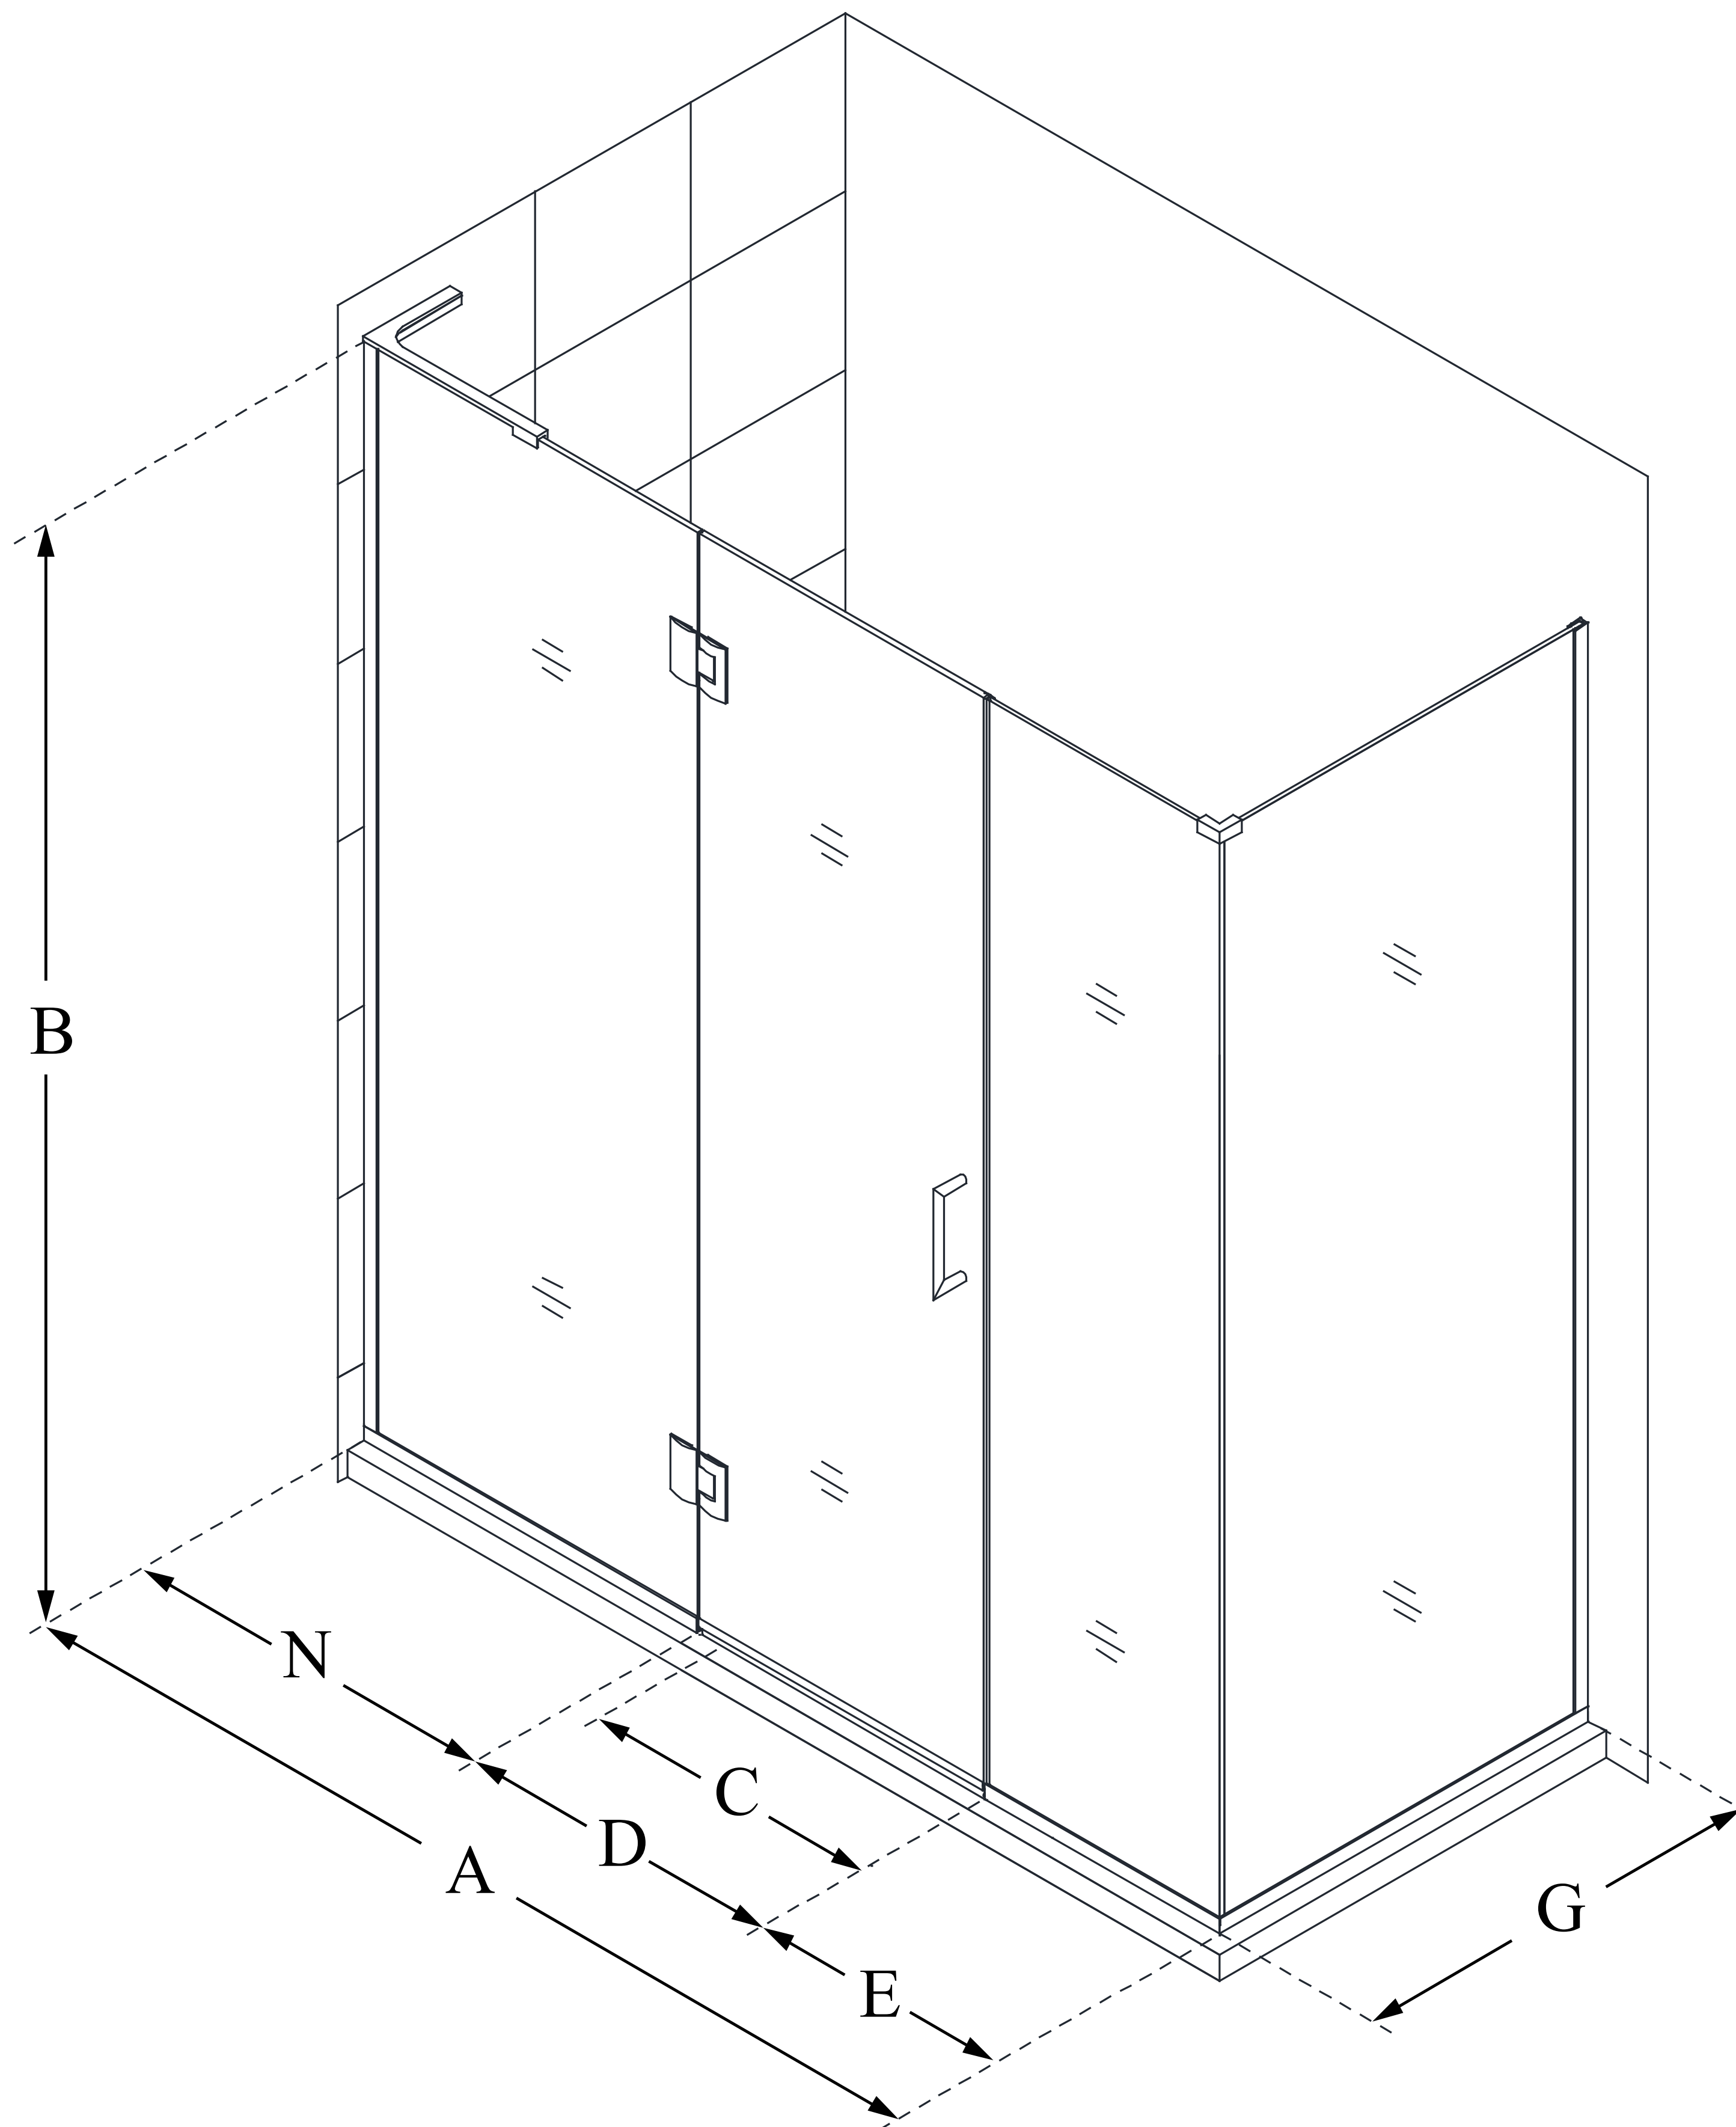

E32422530

UNIDOOR-X

DreamLine Unidoor-X 70 1/2" W
x 30 3/8" D x 72" H Frameless
Hinged Shower Enclosure, Clear
Glass

SWING DOOR

CONFIGURATION DIMENSIONS:

A: 70 1/2"

MODEL WIDTH

B: 72"

MODEL HEIGHT

C: 23"

ACCESS WIDTH

D: 24"

DOOR WIDTH

E: 22 1/2"

INLINE PANEL WIDTH

G: 30 3/8"

RETURN PANEL WIDTH

N: 24"

HINGE PANEL WIDTH

DreamLine reserves the right to update or modify the hardware or materials pictured without prior notice for the purpose of product improvement and customer satisfaction.