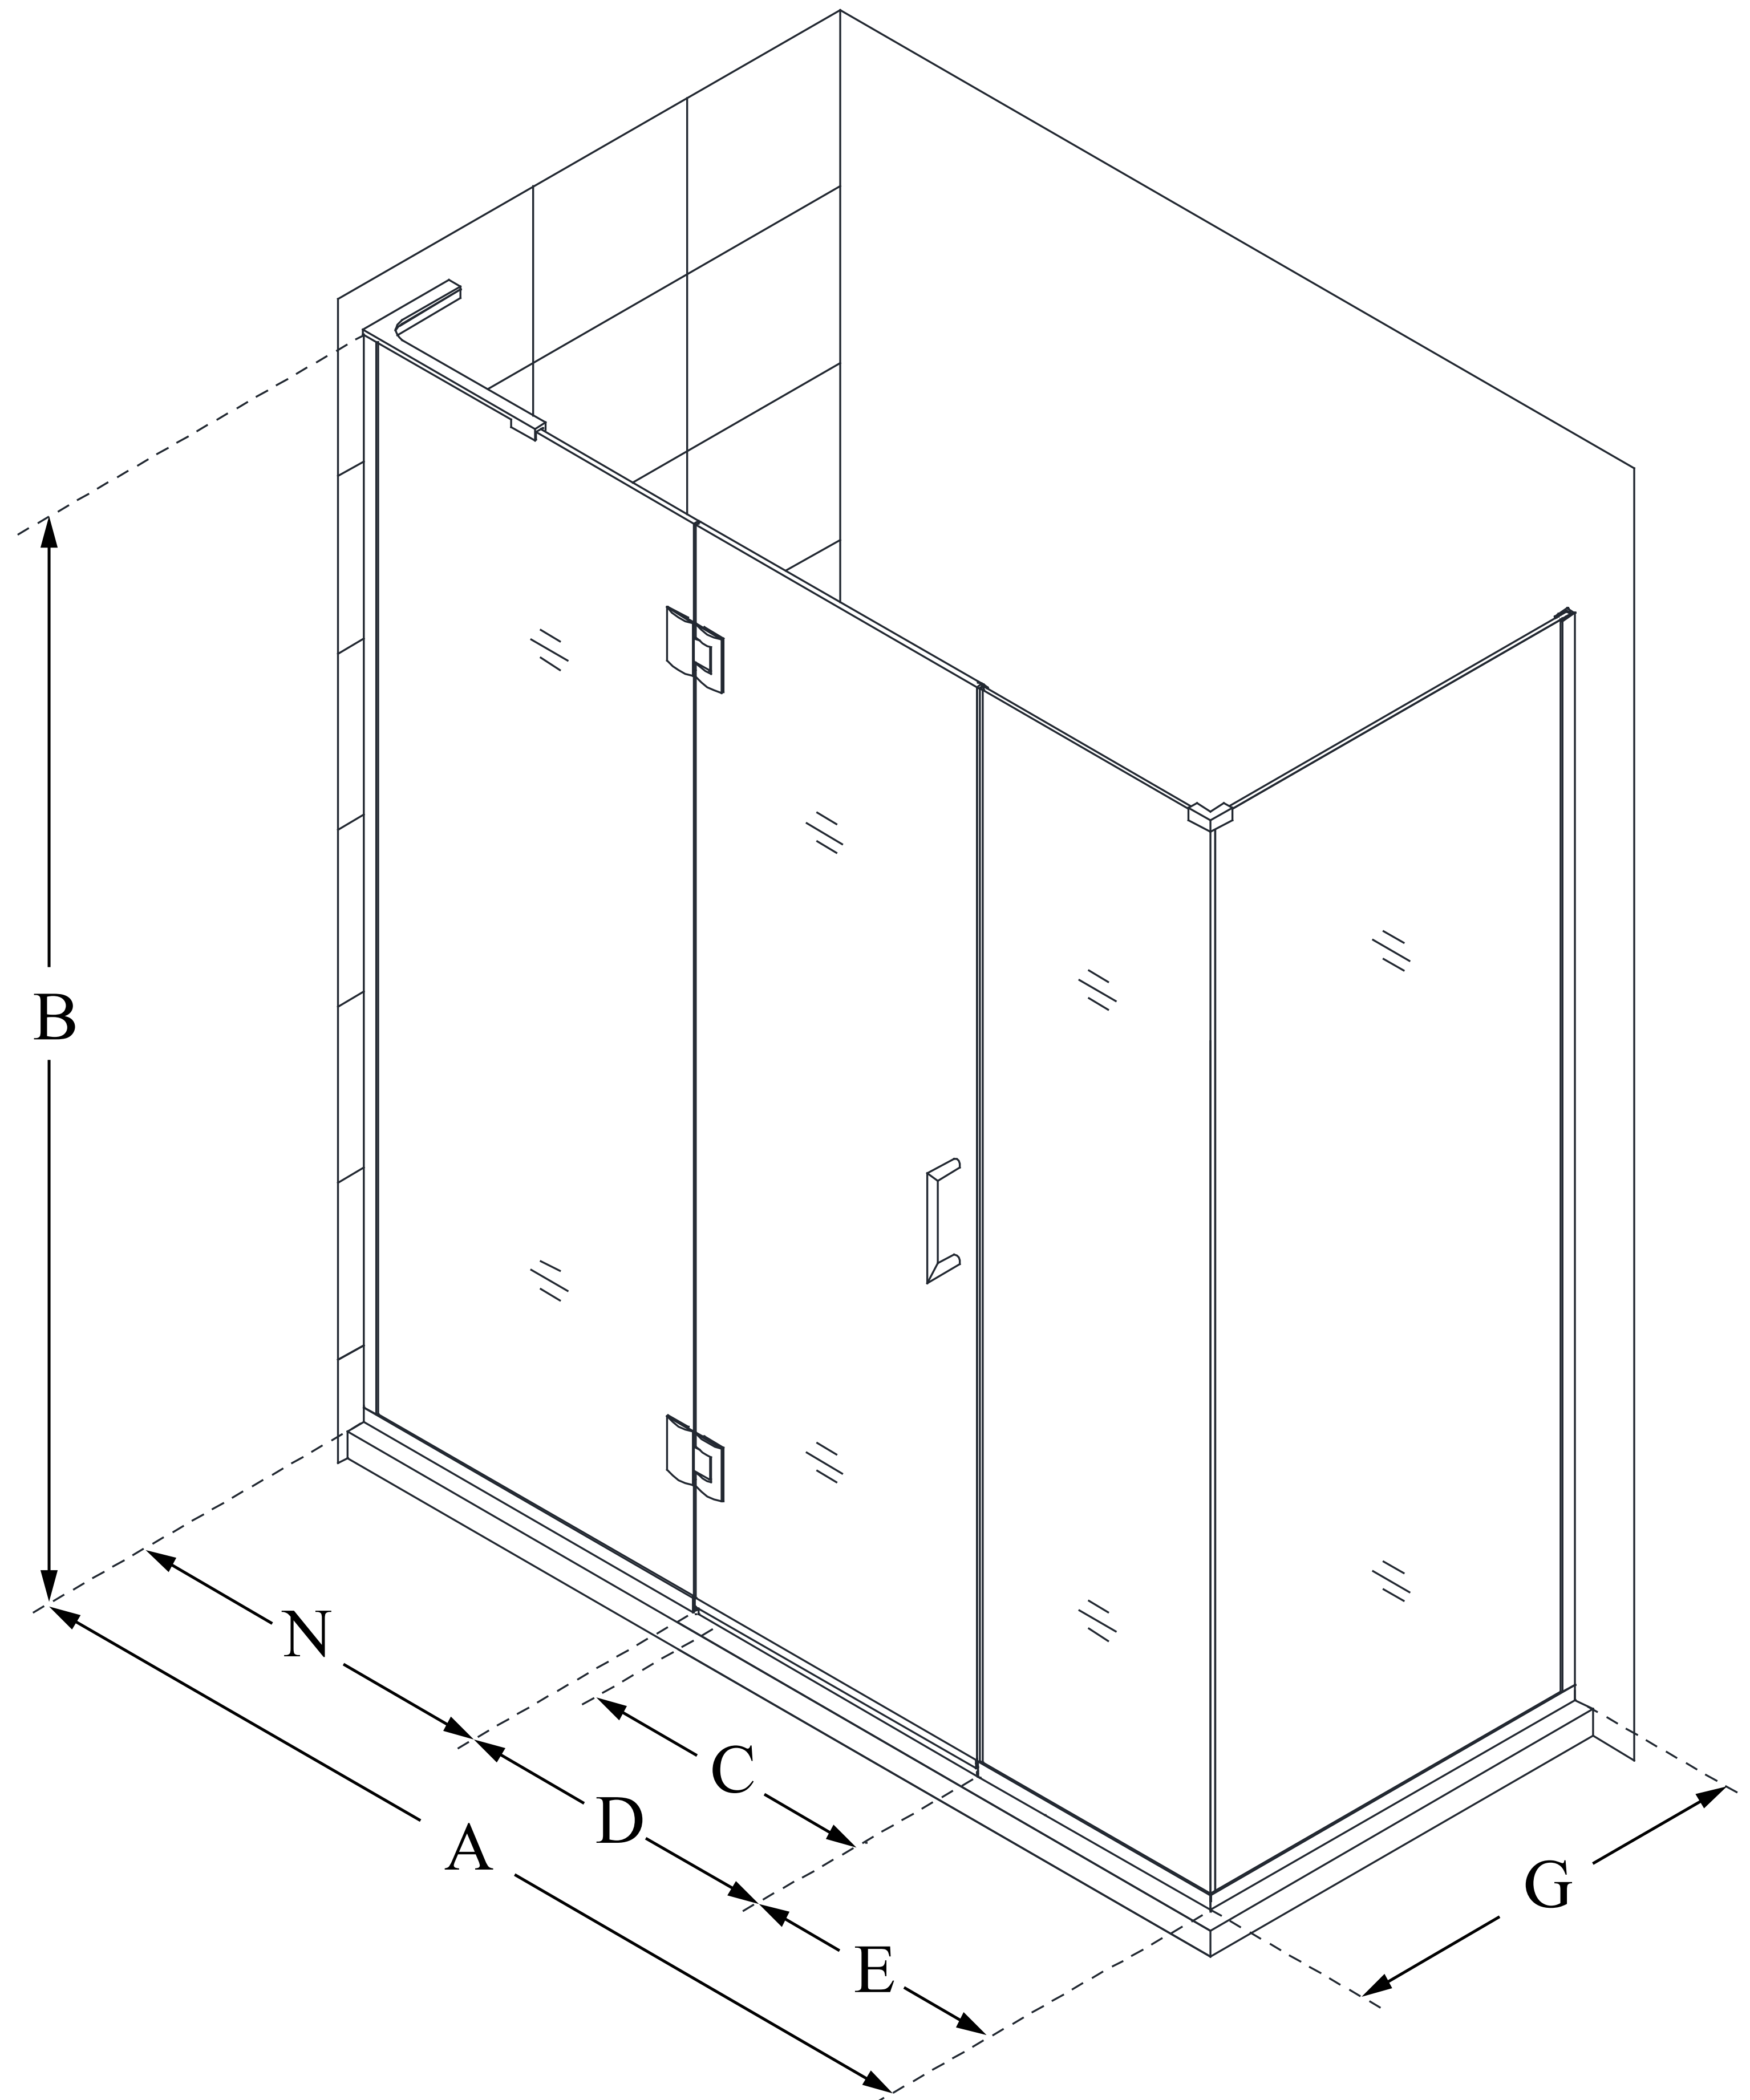

E32706530

UNIDOOR-X

DreamLine Unidoor-X 57 1/2 in. W
x 30 3/8 in. D x 72 in. H Frameless
Hinged Shower Enclosure, Clear
Glass

SWING DOOR

**CONFIGURATION
DIMENSIONS:**

A: 57 1/2 in.

MODEL WIDTH

B: 72 in.

MODEL HEIGHT

C: 26 in.

ACCESS WIDTH

D: 27 in.

DOOR WIDTH

E: 6 1/2 in.

INLINE PANEL WIDTH

G: 30 3/8 in.

RETURN PANEL WIDTH

N: 24 in.

HINGE PANEL WIDTH

DreamLine reserves the right to update or modify the hardware or materials pictured without prior notice for the purpose of product improvement and customer satisfaction.