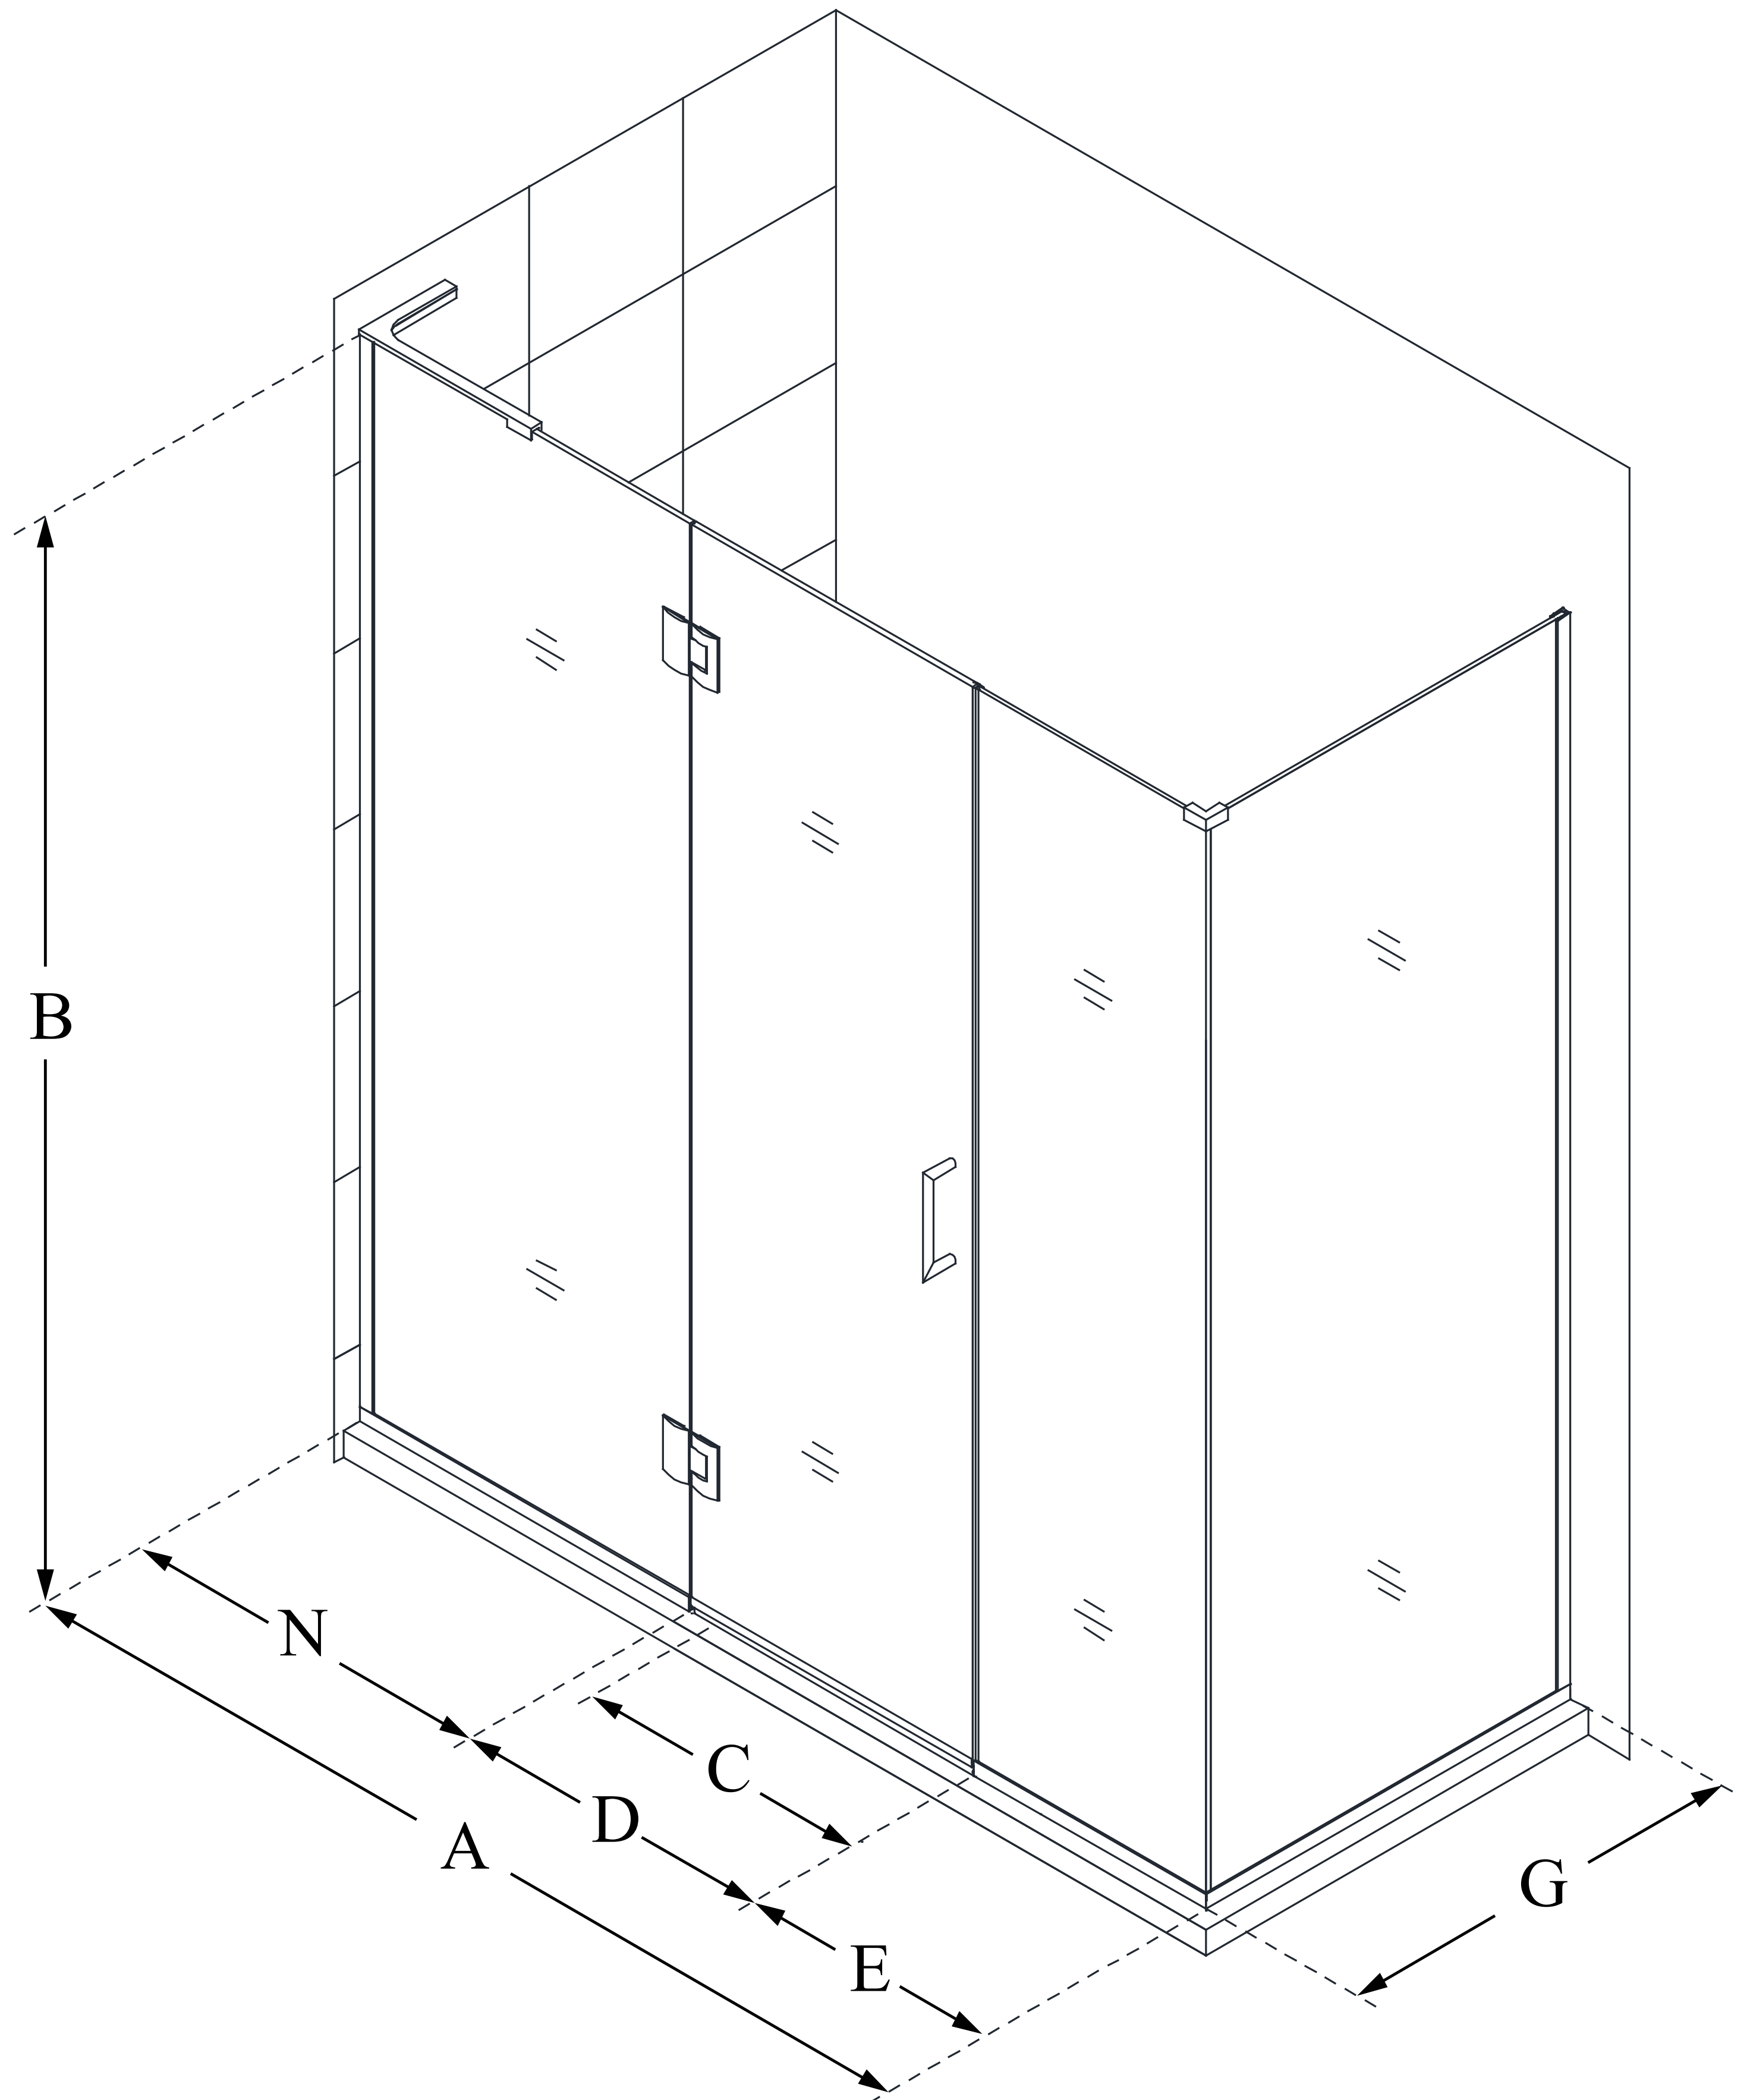

E3261434

UNIDOOR-X

DreamLine Unidoor-X 64" W x 34 3/8" D x 72" H Frameless Hinged Shower Enclosure, Clear Glass

SWING DOOR

CONFIGURATION DIMENSIONS:

A: 64"

MODEL WIDTH

B: 72"

MODEL HEIGHT

C: 25"

ACCESS WIDTH

D: 26"

DOOR WIDTH

E: 14"

INLINE PANEL WIDTH

G: 34 3/8"

RETURN PANEL WIDTH

N: 24"

HINGE PANEL WIDTH

DreamLine reserves the right to update or modify the hardware or materials pictured without prior notice for the purpose of product improvement and customer satisfaction.