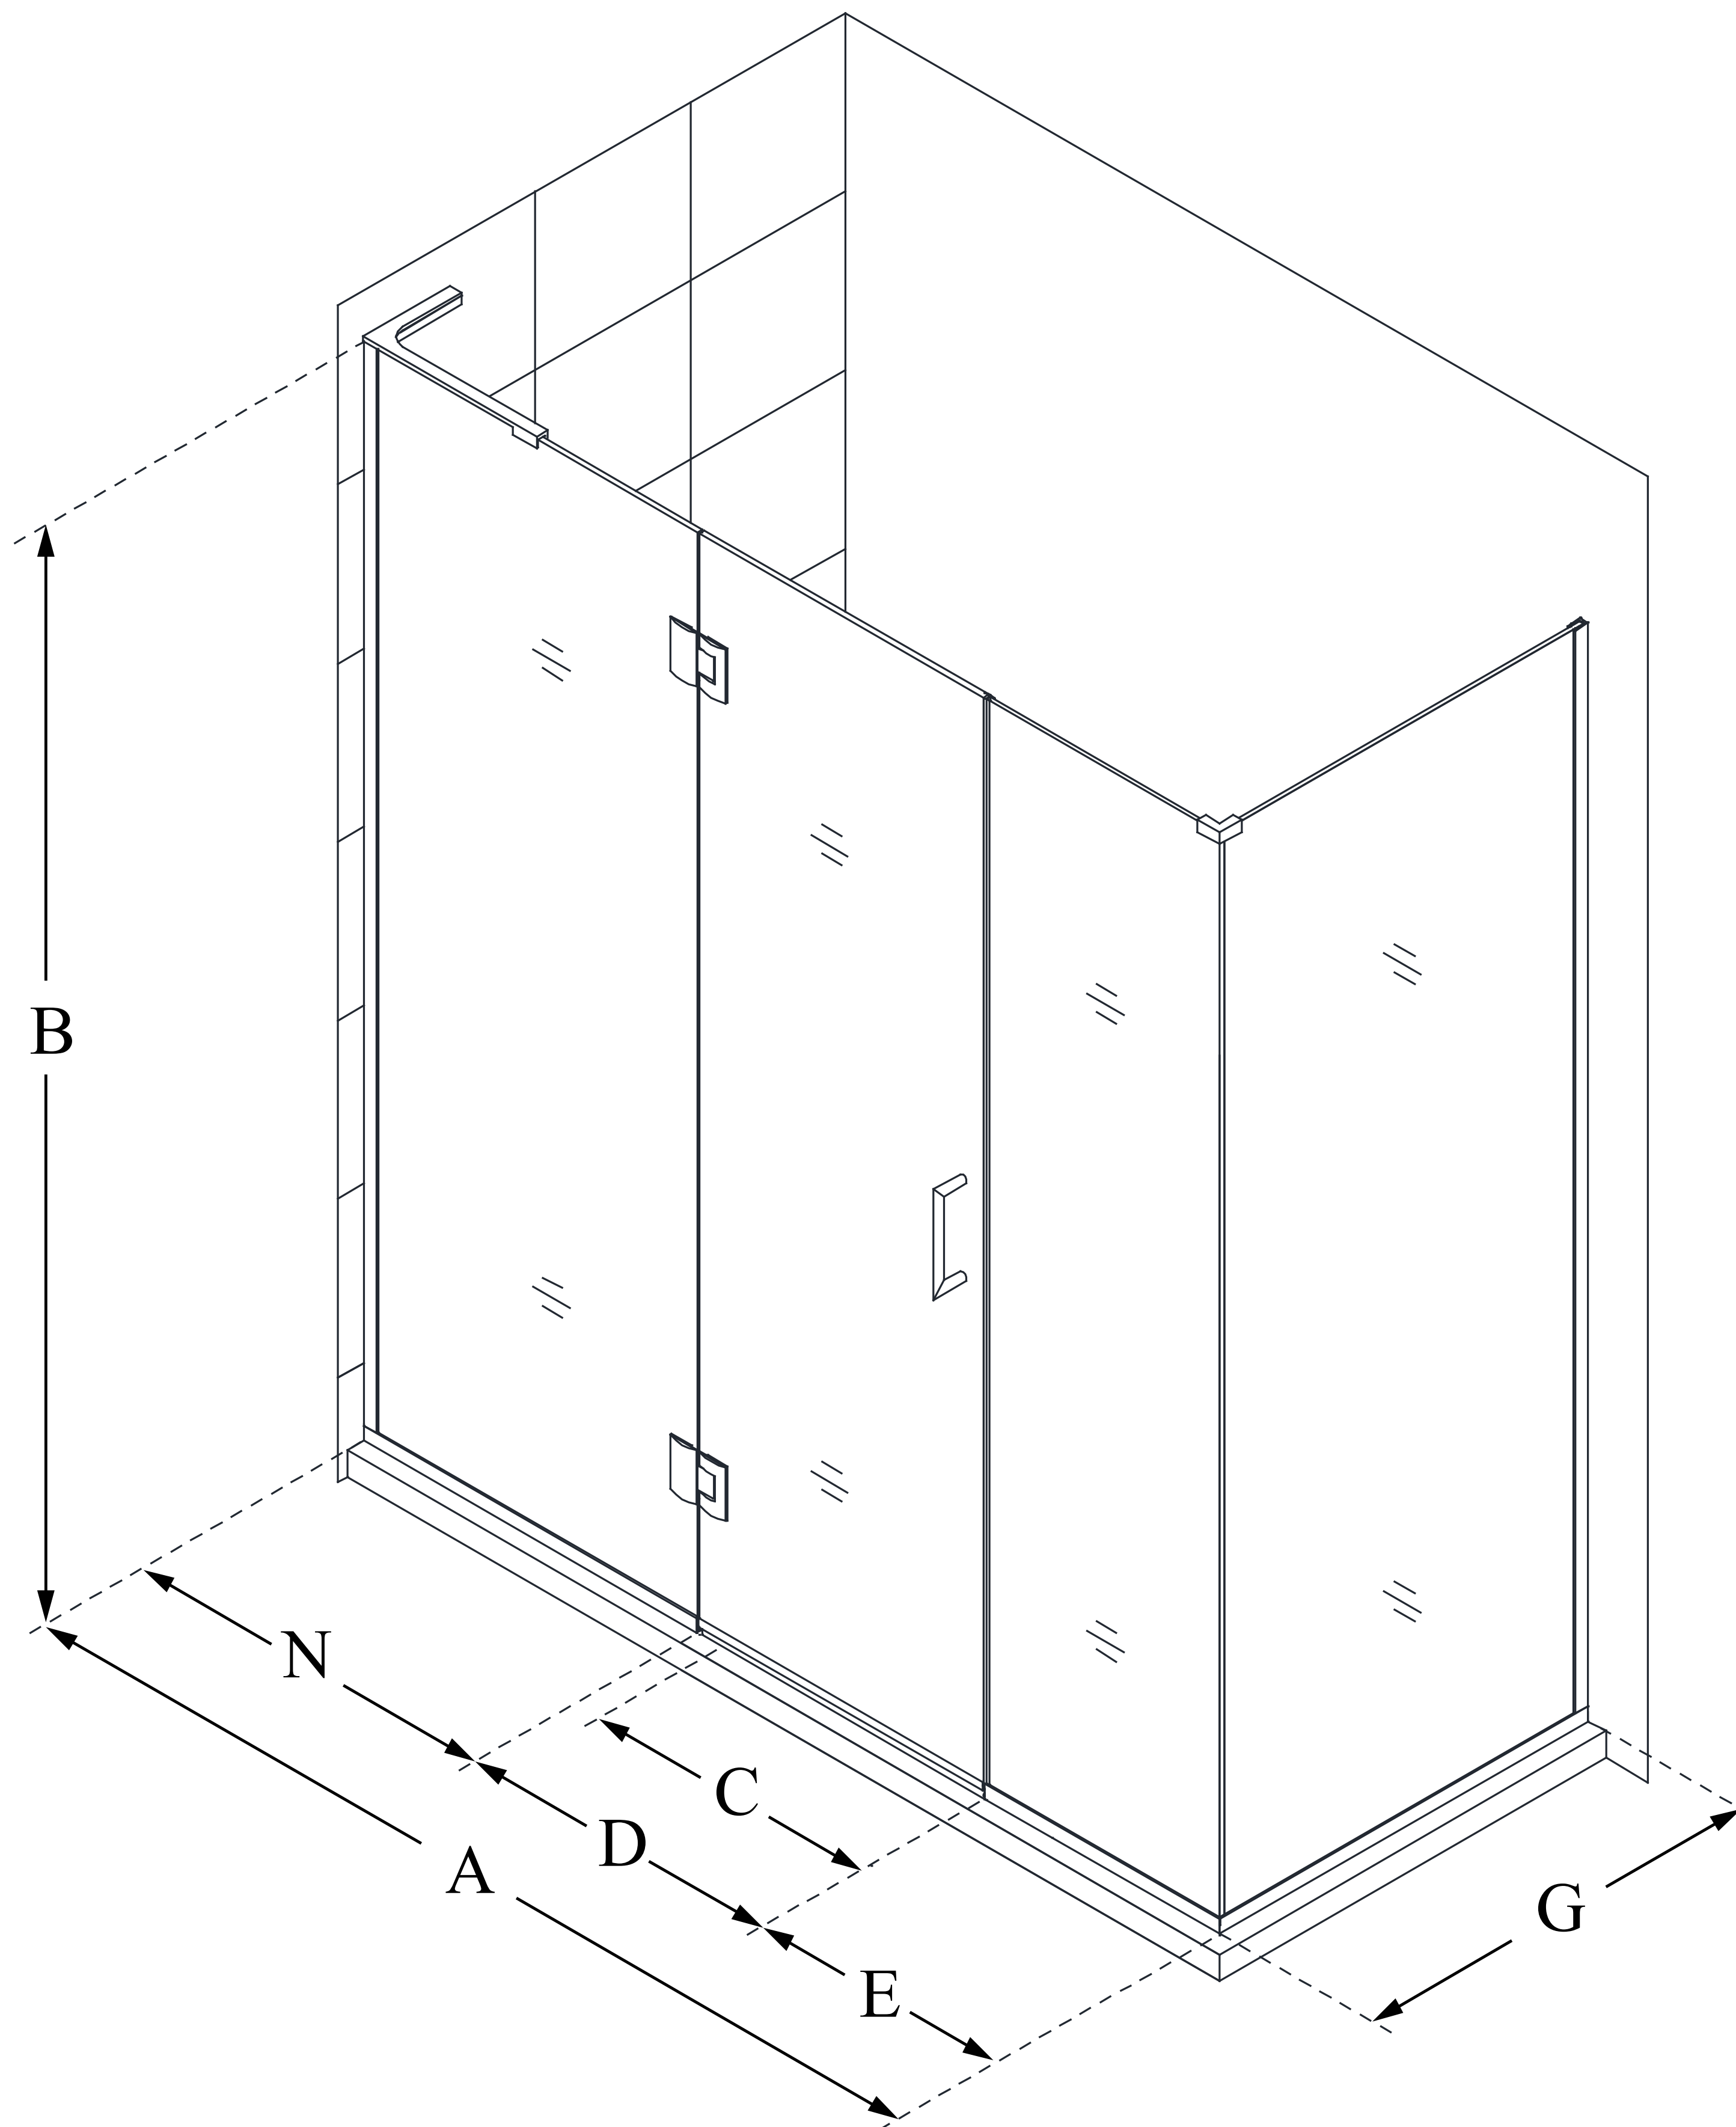

E32322530

UNIDOOR-X

DreamLine Unidoor-X 69 1/2" W
x 30 3/8" D x 72" H Frameless
Hinged Shower Enclosure, Clear
Glass

SWING DOOR

CONFIGURATION DIMENSIONS:

A: 69 1/2"

MODEL WIDTH

B: 72"

MODEL HEIGHT

C: 22"

ACCESS WIDTH

D: 23"

DOOR WIDTH

E: 22 1/2"

INLINE PANEL WIDTH

G: 30 3/8"

RETURN PANEL WIDTH

N: 24"

HINGE PANEL WIDTH

DreamLine reserves the right to update or modify the hardware or materials pictured without prior notice for the purpose of product improvement and customer satisfaction.