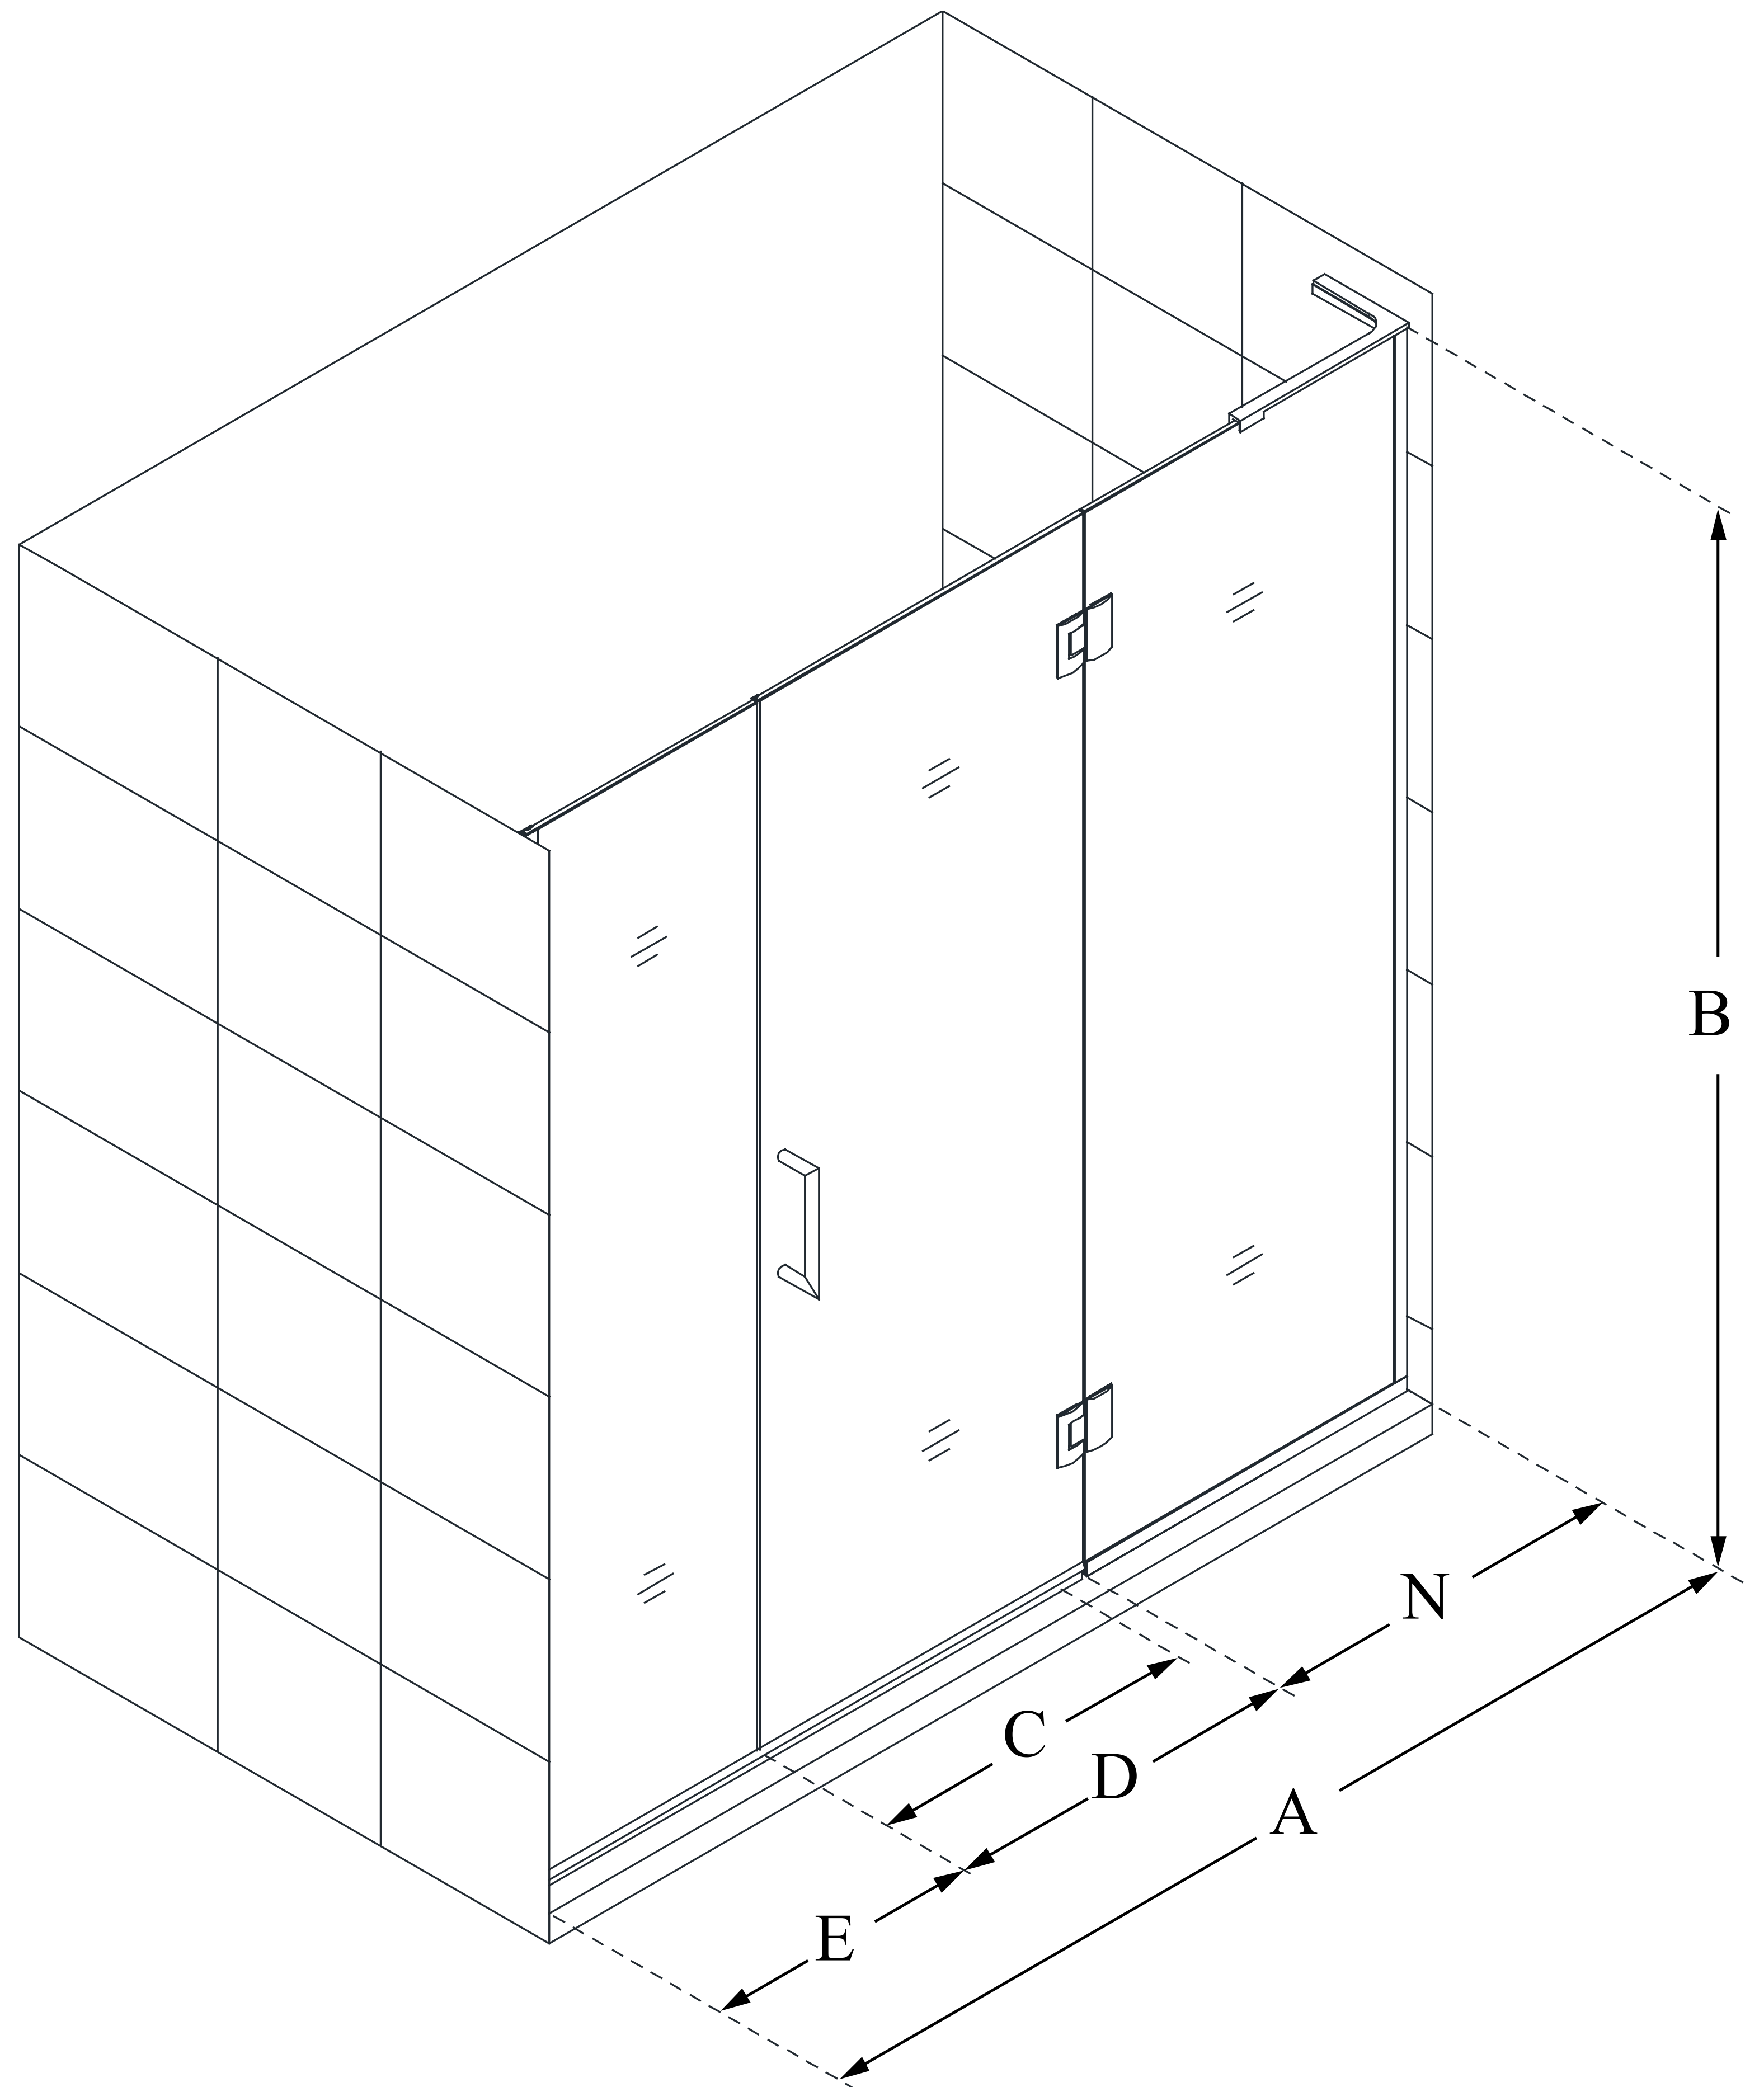

D3261472

UNIDOOR-X

DreamLine Unidoor-X 64-64 1/2
in. W x 72 in. H Frameless Hinged
Shower Door, Clear Glass

SWING DOOR

CONFIGURATION DIMENSIONS:

A: 64 - 64 1/2 in.

MODEL WIDTH

B: 72 in.

MODEL HEIGHT

C: 25 in.

ACCESS WIDTH

D: 26 in.

DOOR WIDTH

E: 14 in.

INLINE PANEL WIDTH

N: 24 in.

HINGE PANEL WIDTH

DreamLine reserves the right to update or modify the hardware or materials pictured without prior notice for the purpose of product improvement and customer satisfaction.