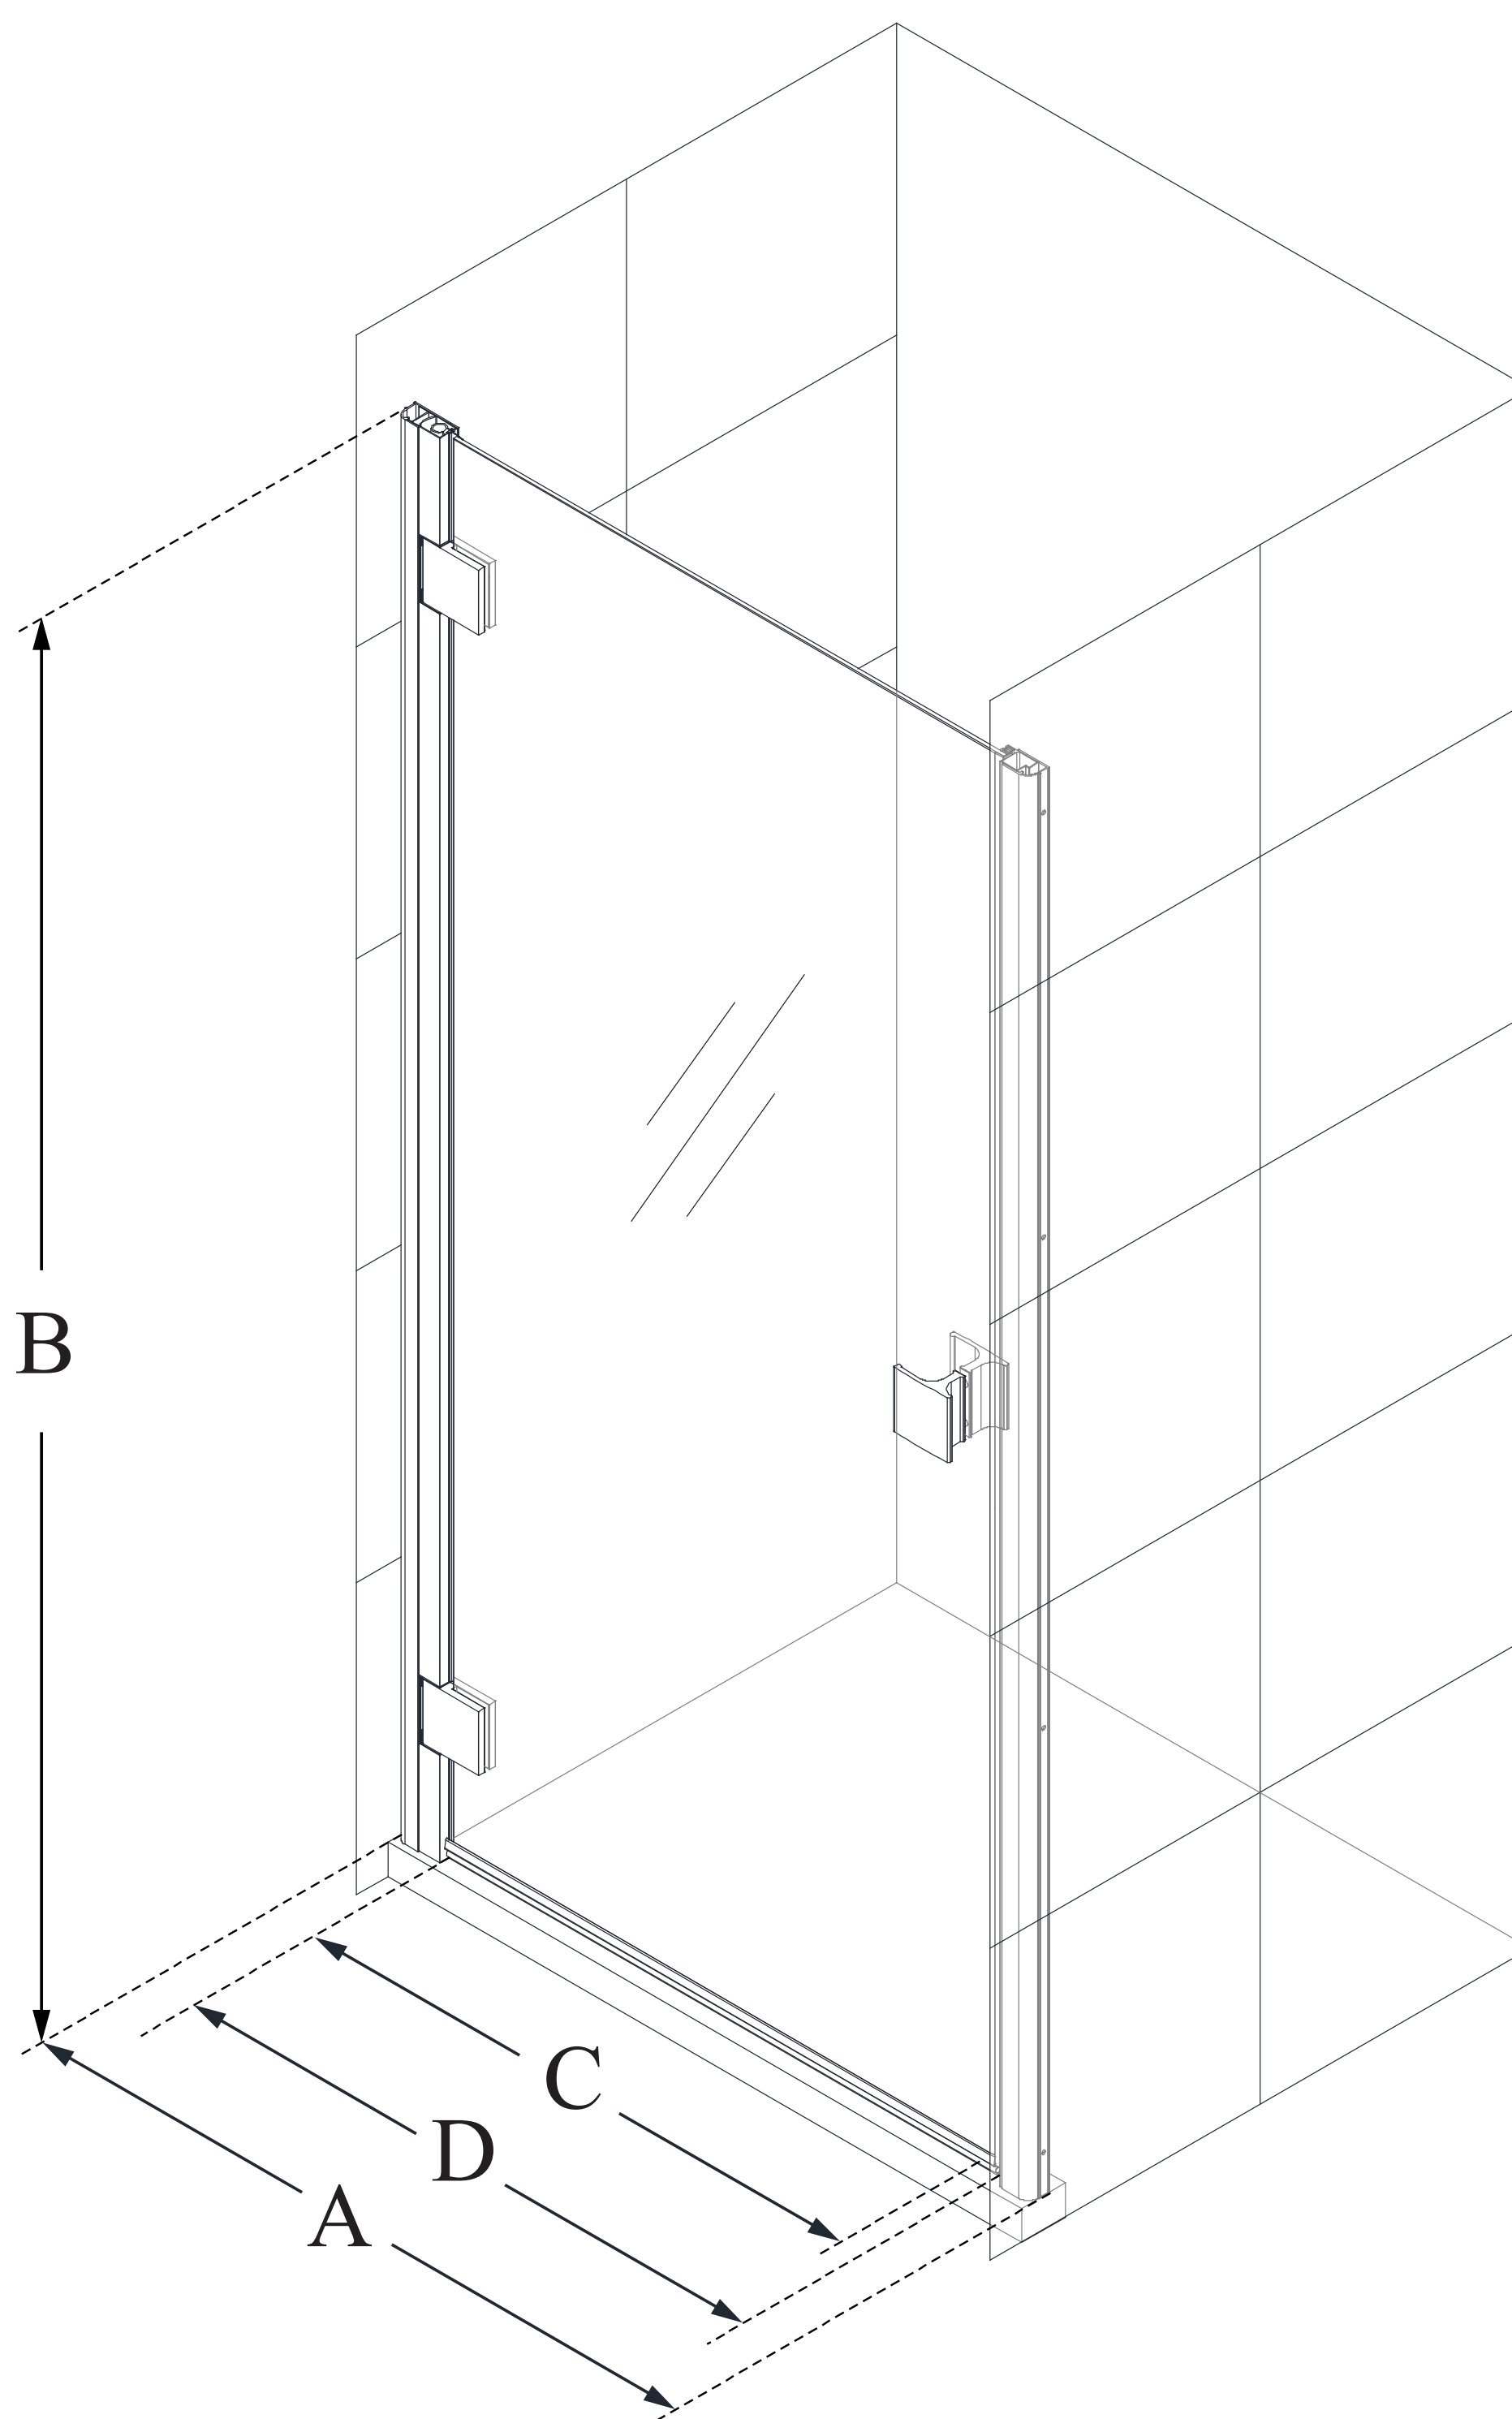

**SHDR-5340720
LUMEN**

**CONFIGURATION
DIMENSIONS:**

A: MODEL WIDTH
40 - 41 in.

B: MODEL HEIGHT
72 in.

C: ACCESS WIDTH
35 1/2 in.

C2: ACCESS HEIGHT
N/A

D: DOOR WIDTH
35 9/16 in.

CUSTOMIZATION
No

MATCHING SHOWER BASE

Any 42 in. Single Threshold DreamLine Shower Base

BASE OPTIONS

White, Biscuit (-22), Black (-88)

BASE DRAIN LOCATION

Center

MINIMUM THRESHOLD REQUIRED
1 1/4 in.

DRILLING REQUIRED?