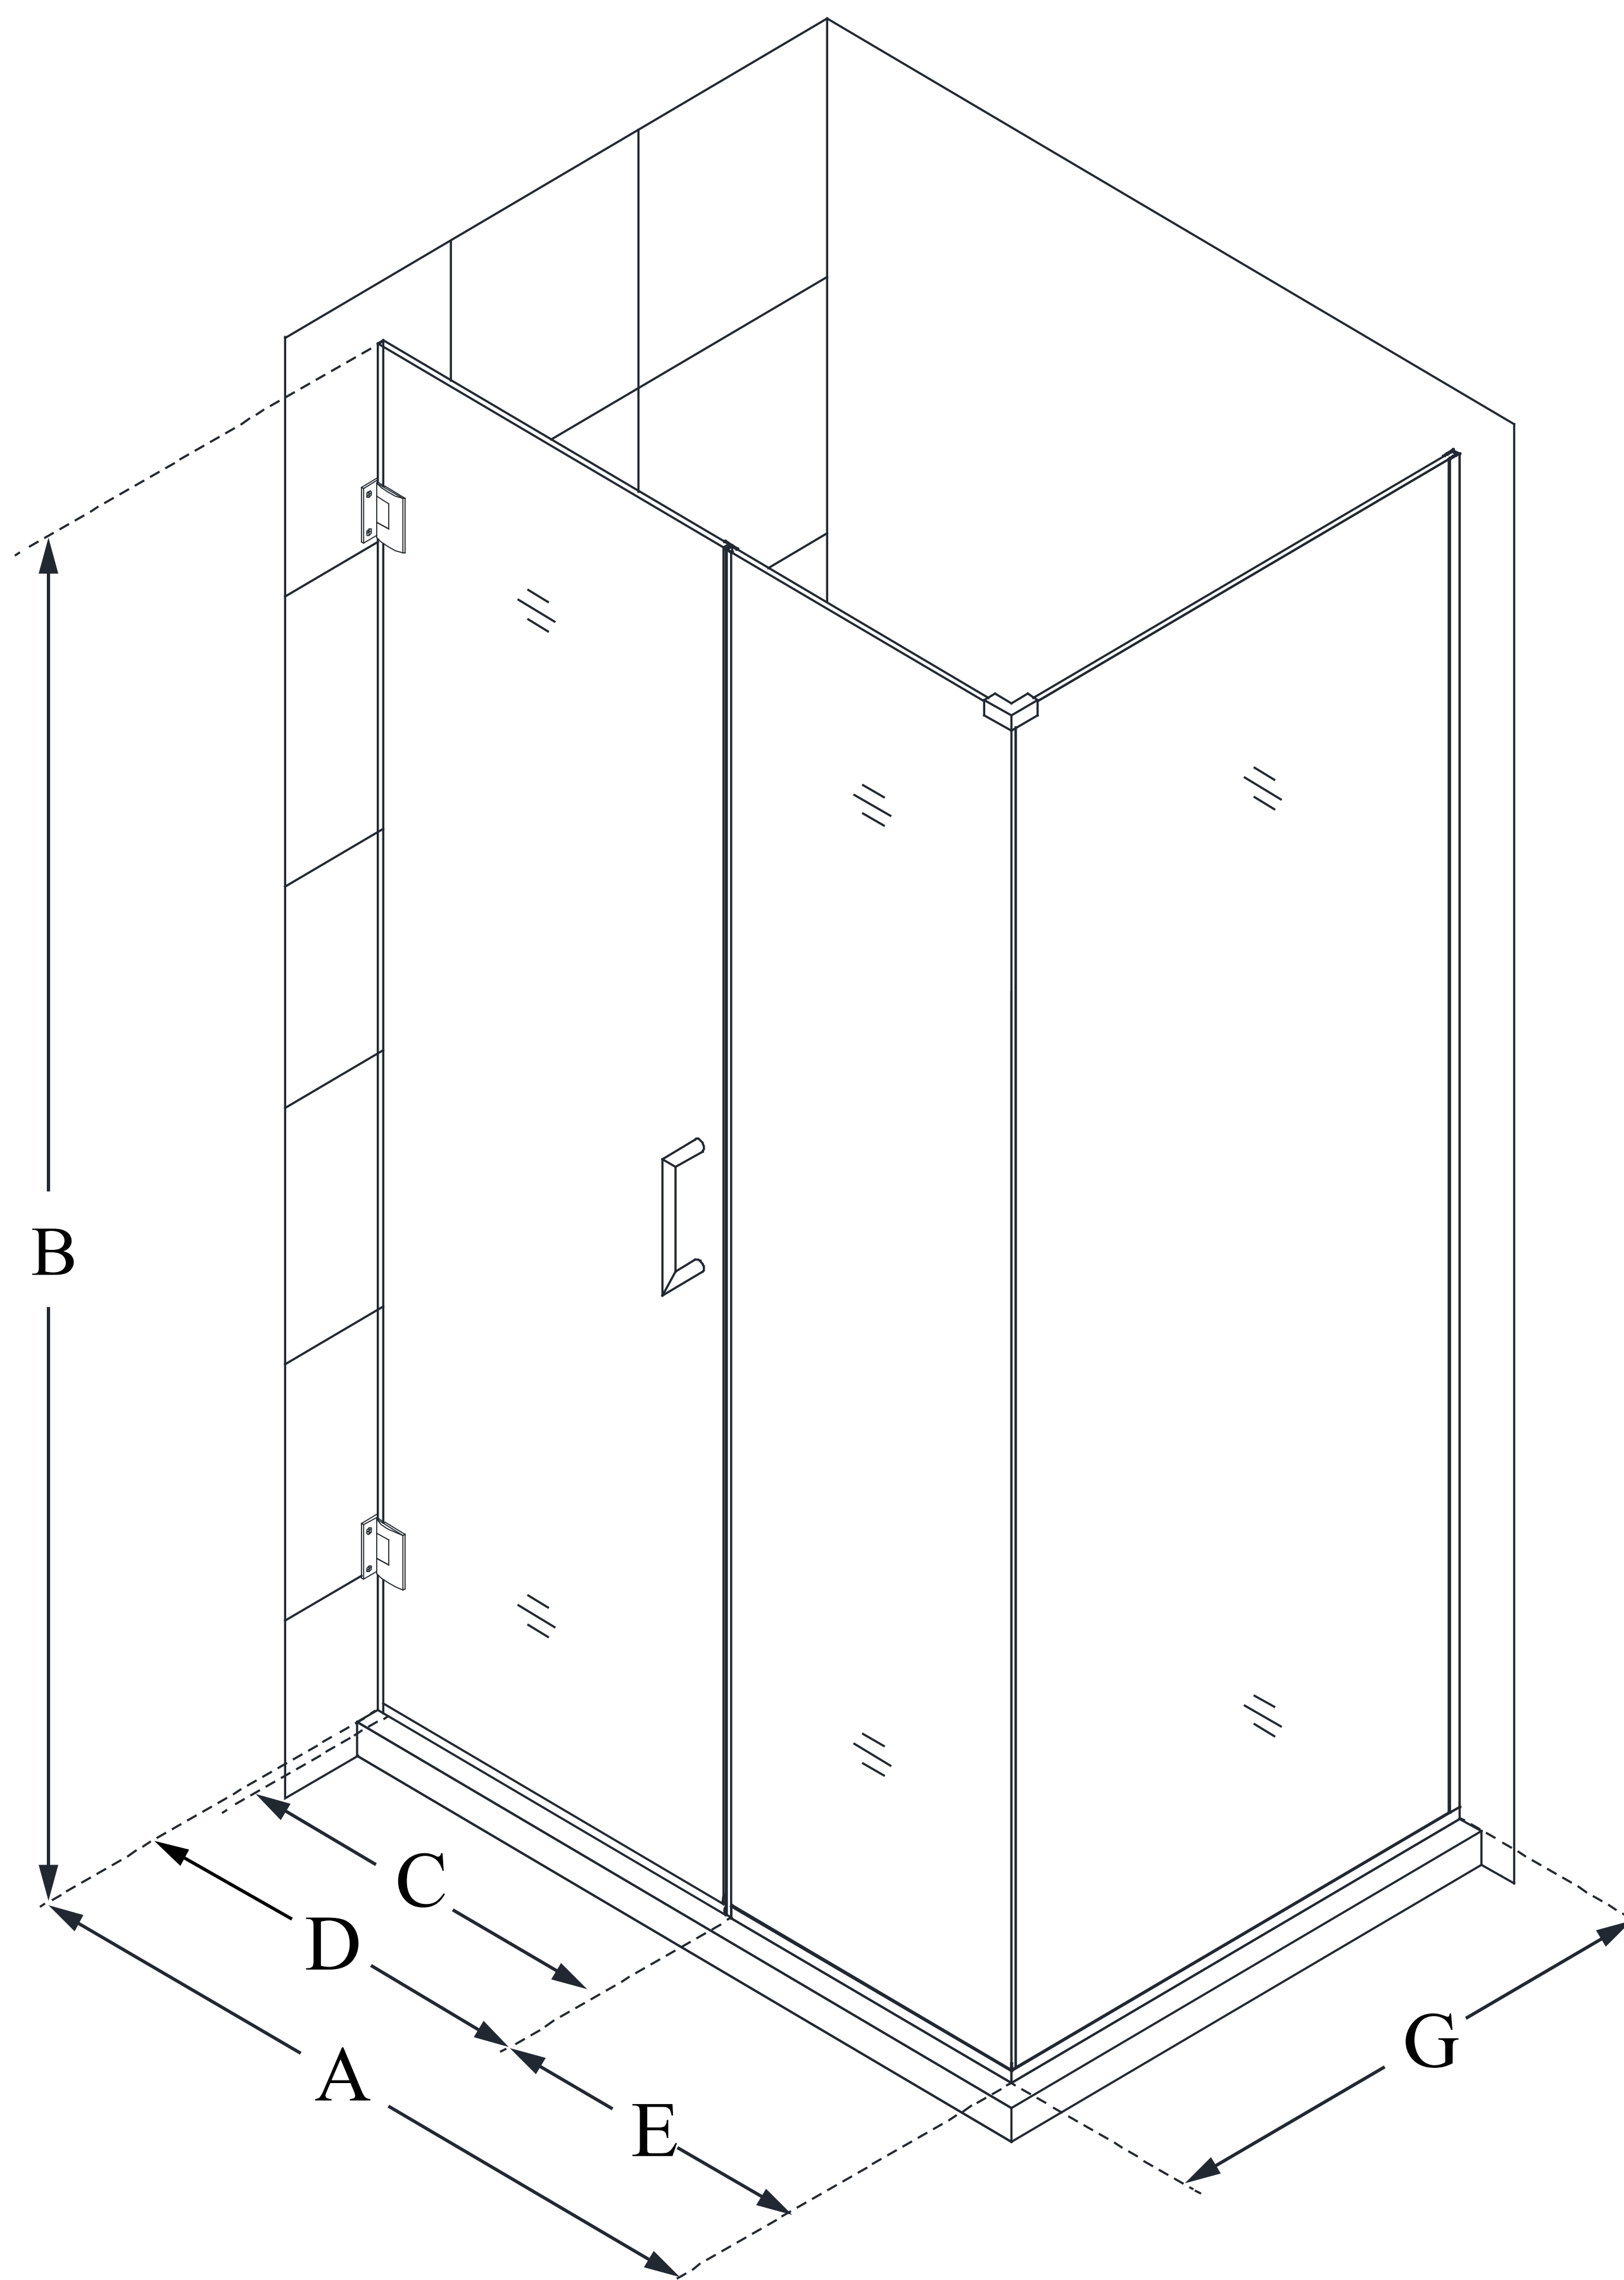

SHEN-24545300

UNIDOOR PLUS

DreamLine Unidoor Plus 54
1/2 in. W x 30 3/8 in. D x 72 in.
H Frameless Hinged Shower
Enclosure, Clear Glass

SWING DOOR

CONFIGURATION DIMENSIONS:

A: 54 1/2 in.

MODEL WIDTH

B: 72 in.

MODEL HEIGHT

C: 23 in.

ACCESS WIDTH

D: 24 in.

DOOR WIDTH

E: 30 1/2 in.

INLINE PANEL WIDTH

G: 30 3/8 in.

RETURN PANEL WIDTH

DreamLine reserves the right to update or modify the hardware or materials pictured without prior notice for the purpose of product improvement and customer satisfaction.