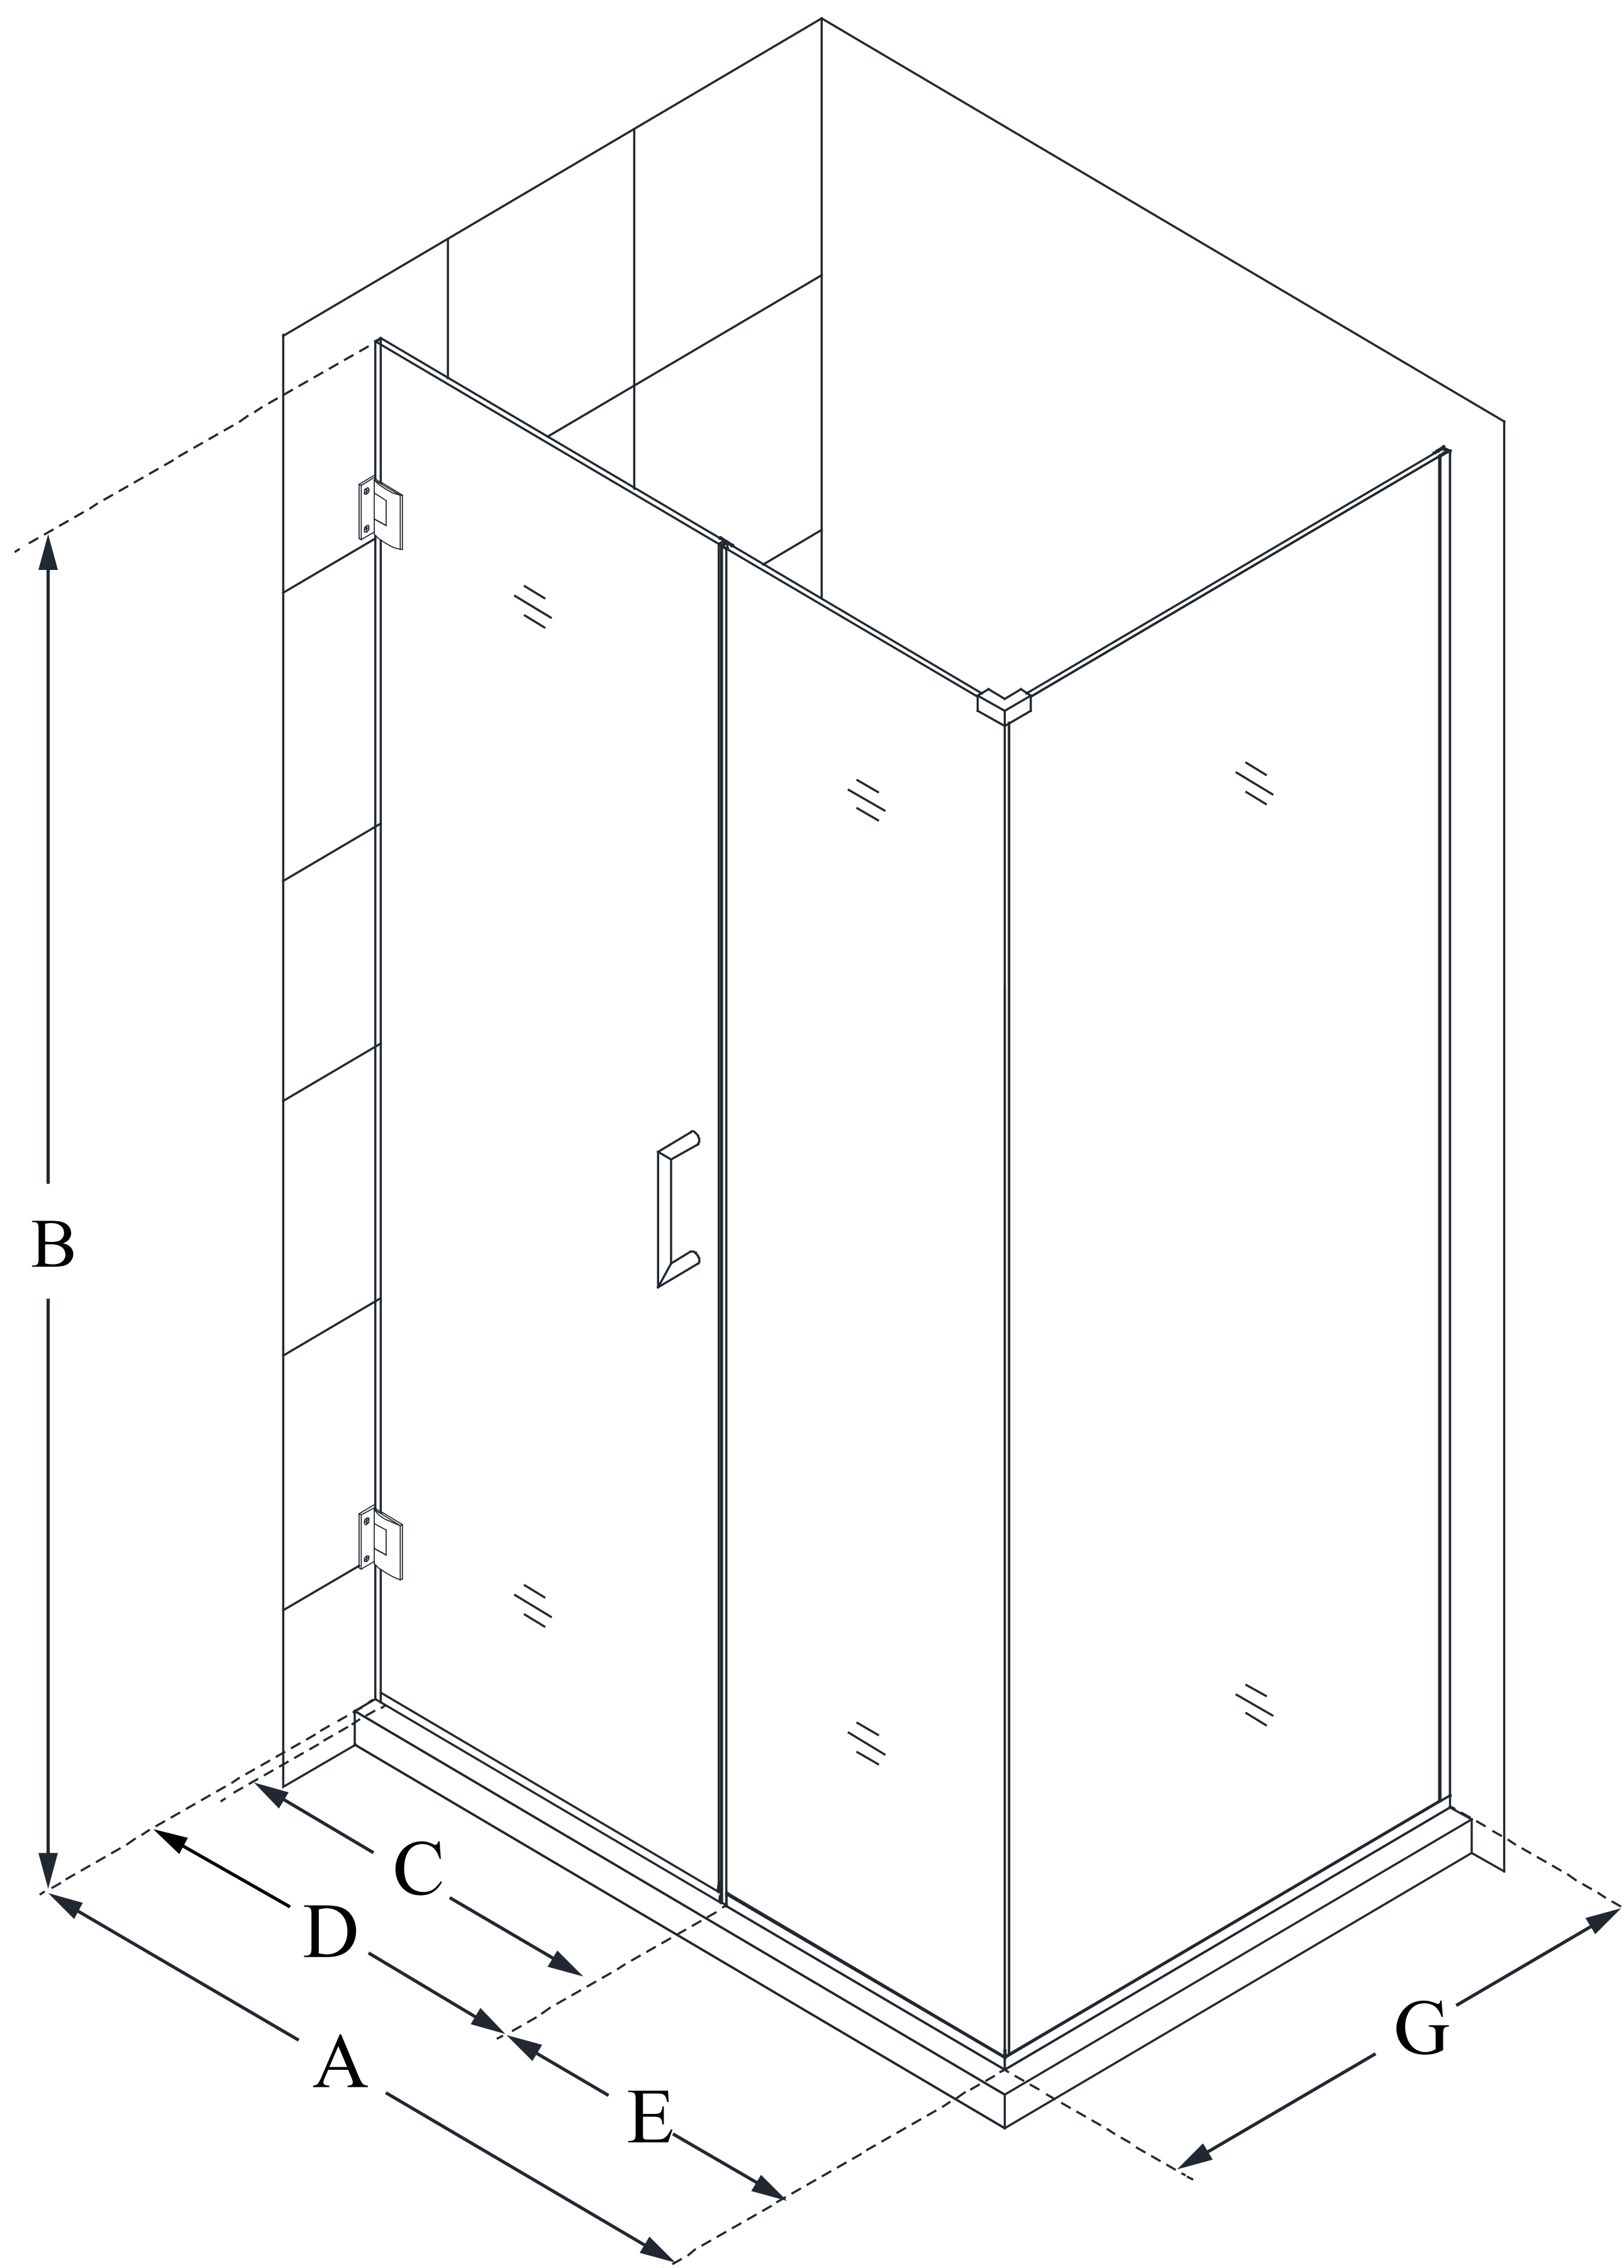

# UNIDOOR PLUS

DreamLine Unidoor Plus 48  
1/2 in. W x 30 3/8 in. D x 72 in.  
H Frameless Hinged Shower  
Enclosure, Clear Glass

**SWING DOOR**

## CONFIGURATION DIMENSIONS:

**A: 48 1/2 in.**

MODEL WIDTH

**B: 72 in.**

MODEL HEIGHT

**C: 25 in.**

ACCESS WIDTH

**D: 26 in.**

DOOR WIDTH

**E: 22 1/2 in.**

INLINE PANEL WIDTH

**G: 30 3/8 in.**

RETURN PANEL WIDTH

DreamLine reserves the right to update or modify the hardware or materials pictured without prior notice for the purpose of product improvement and customer satisfaction.