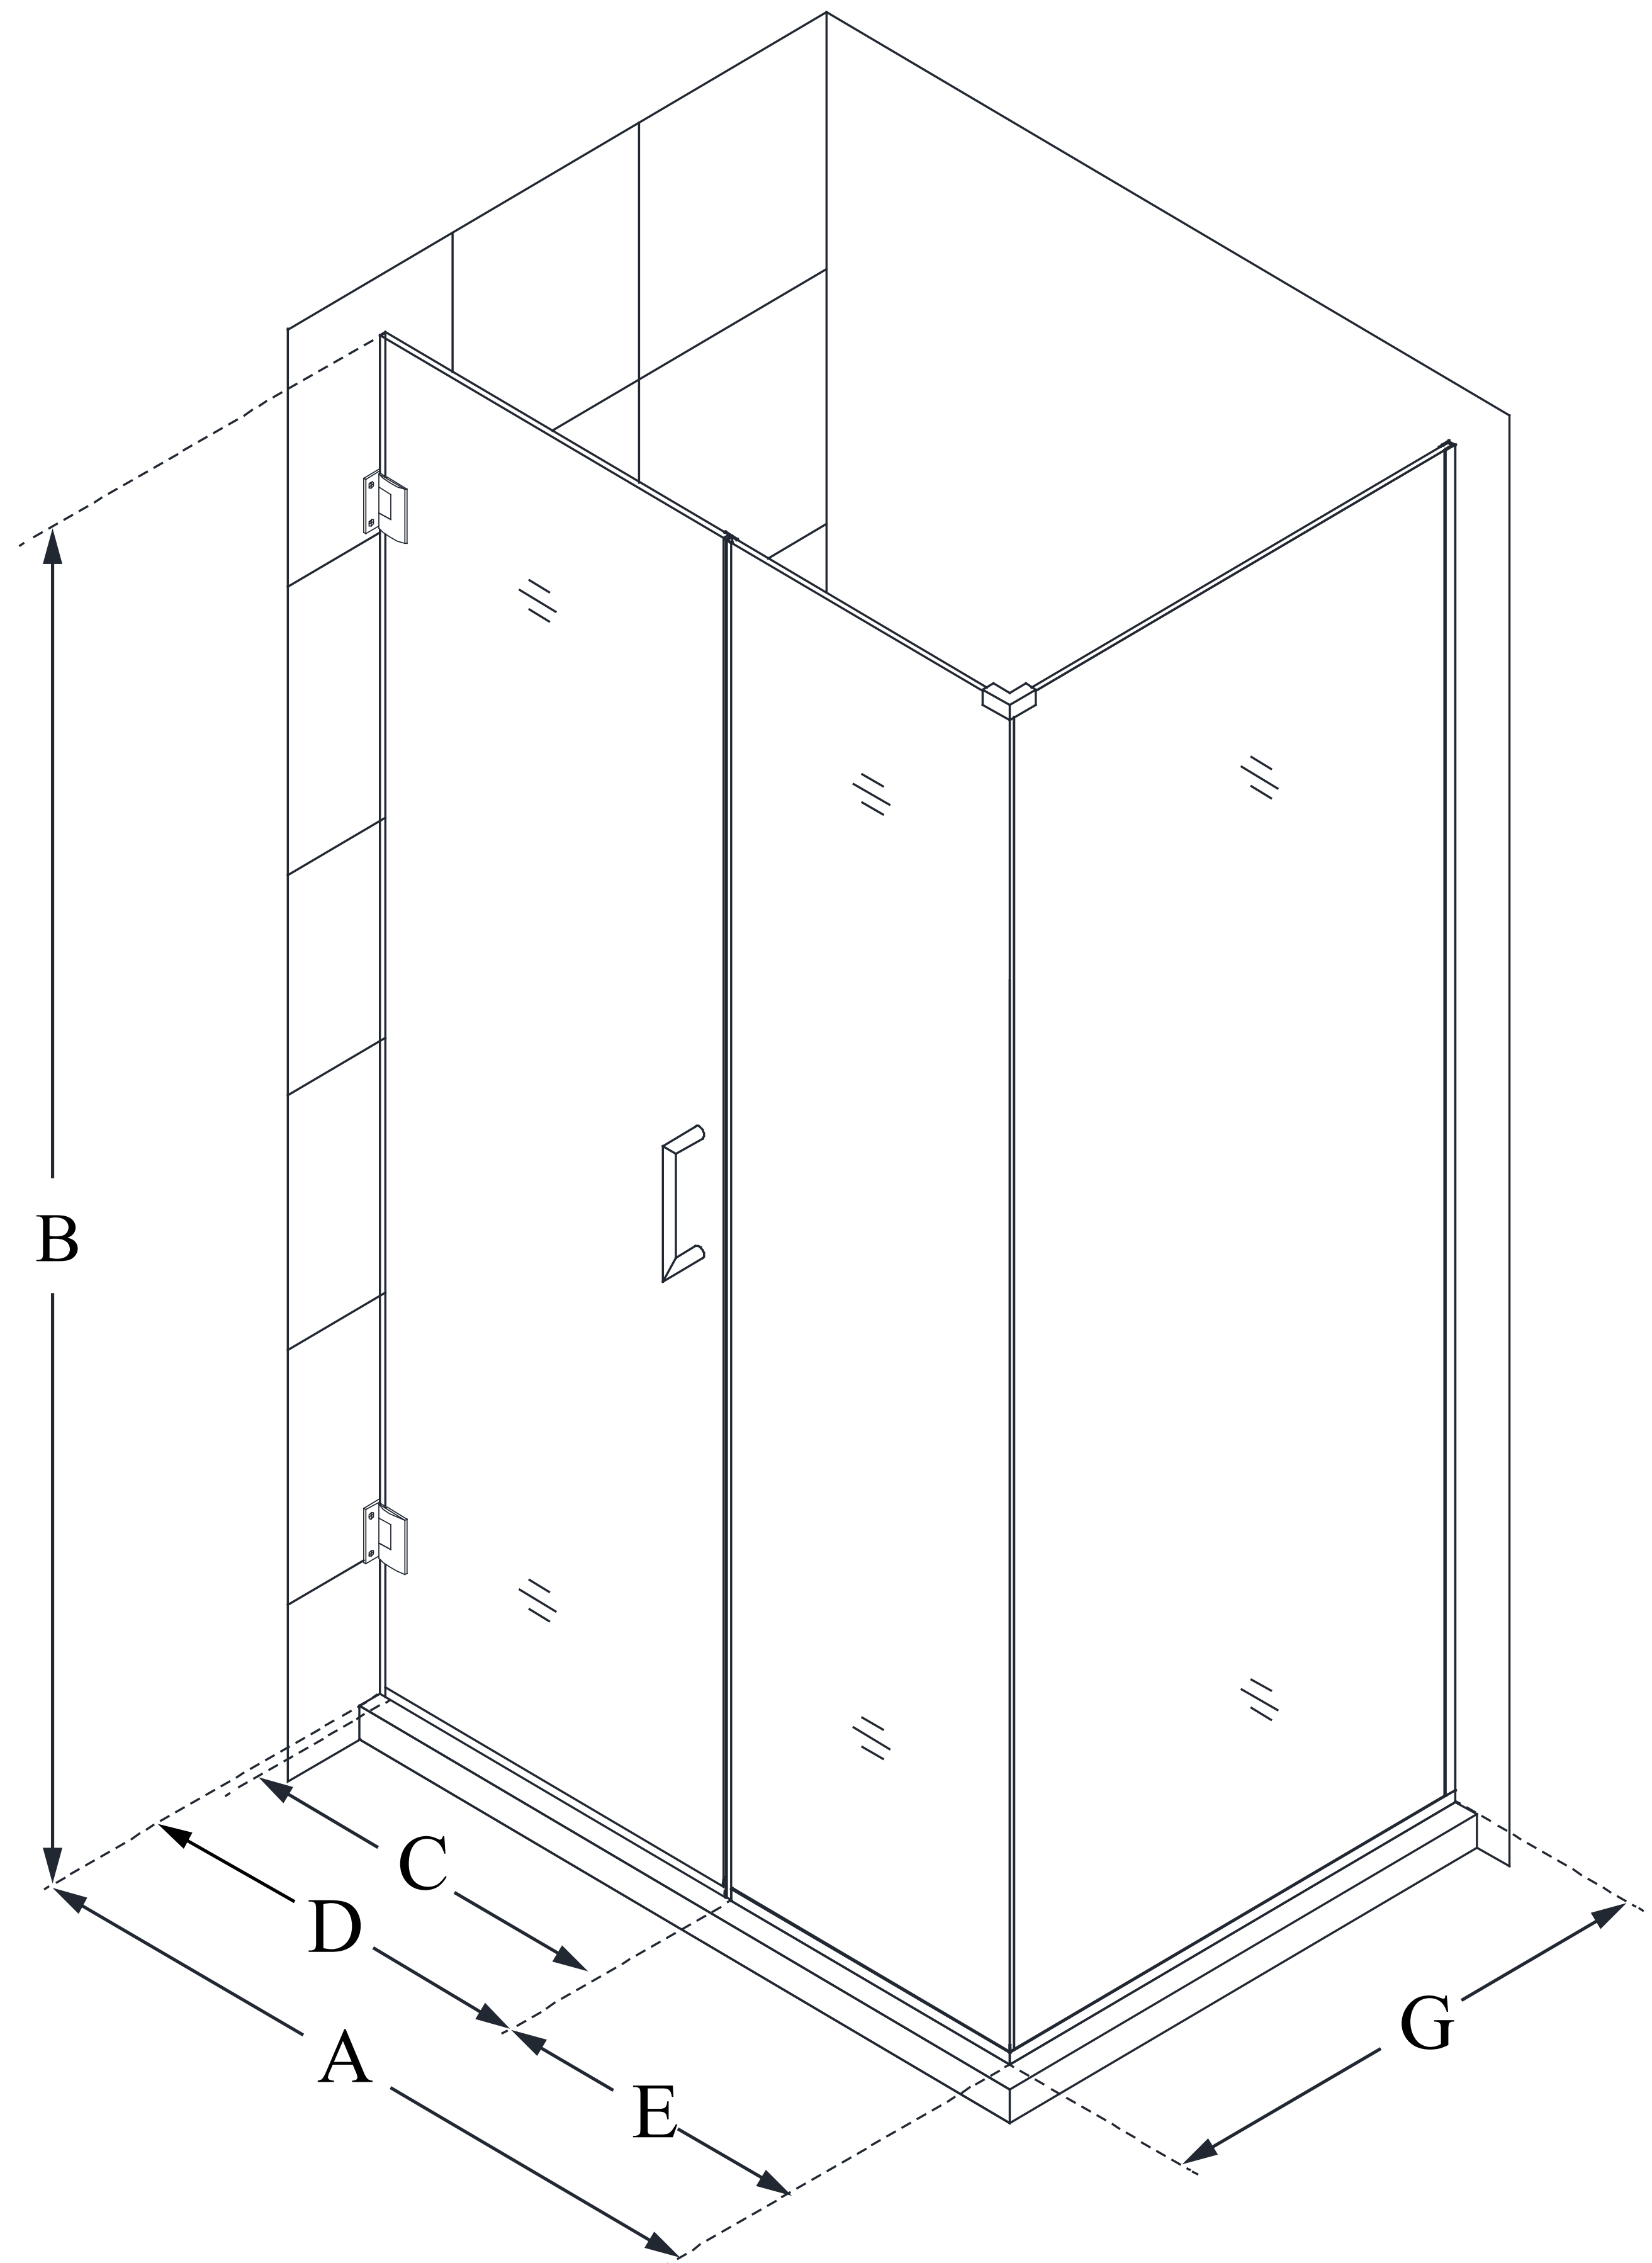

SHEN-24510300

UNIDOOR PLUS

DreamLine Unidoor Plus 51 in. W
x 30 3/8 in. D x 72 in. H Frameless
Hinged Shower Enclosure, Clear
Glass

SWING DOOR

CONFIGURATION DIMENSIONS:

A: 51 in.

MODEL WIDTH

B: 72 in.

MODEL HEIGHT

C: 28 in.

ACCESS WIDTH

D: 29 in.

DOOR WIDTH

E: 22 in.

INLINE PANEL WIDTH

G: 30 3/8 in.

RETURN PANEL WIDTH

DreamLine reserves the right to update or modify the hardware or materials pictured without prior notice for the purpose of product improvement and customer satisfaction.