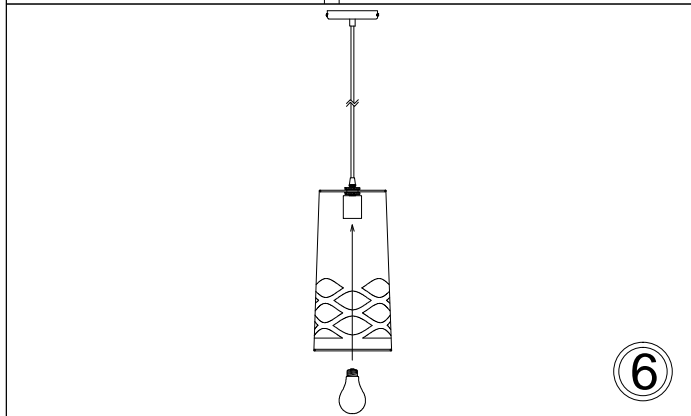

CUT-P

1

2

3

4

5

6

Bulb/ Ampoule:
1x Max 60W
Type-A or/ ou CFL
(Not Included/
Non Inclus)