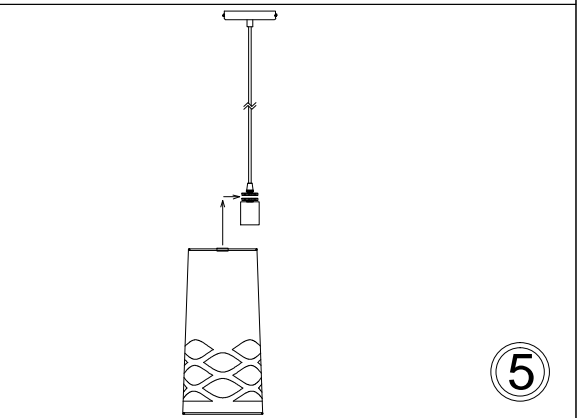

CUT-P

1

2

3

4

5

6

Bulb/ Ampoule:
1x Max 60W
Type-A or/ ou CFL
(Not Included/
Non Inclus)