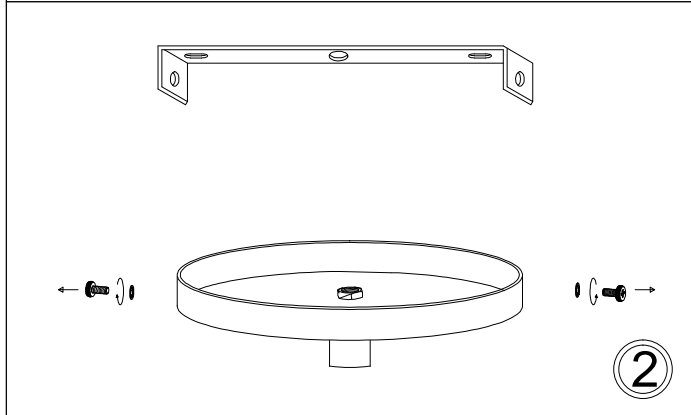

CUT-P

1

2

3

4

5

6

Bulb/ Ampoule:
1x Max 60W
Type-A or/ ou CFL
(Not Included/
Non Inclus)