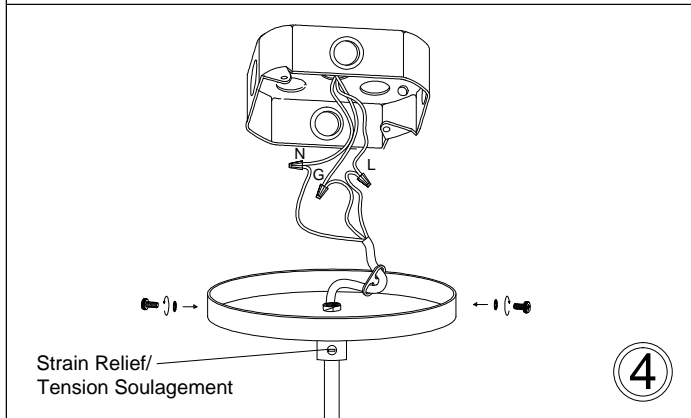

CUT-P

1

2

3

4

5

6

Bulb/ Ampoule:
1x Max 60W
Type-A or/ ou CFL
(Not Included/
Non Inclus)