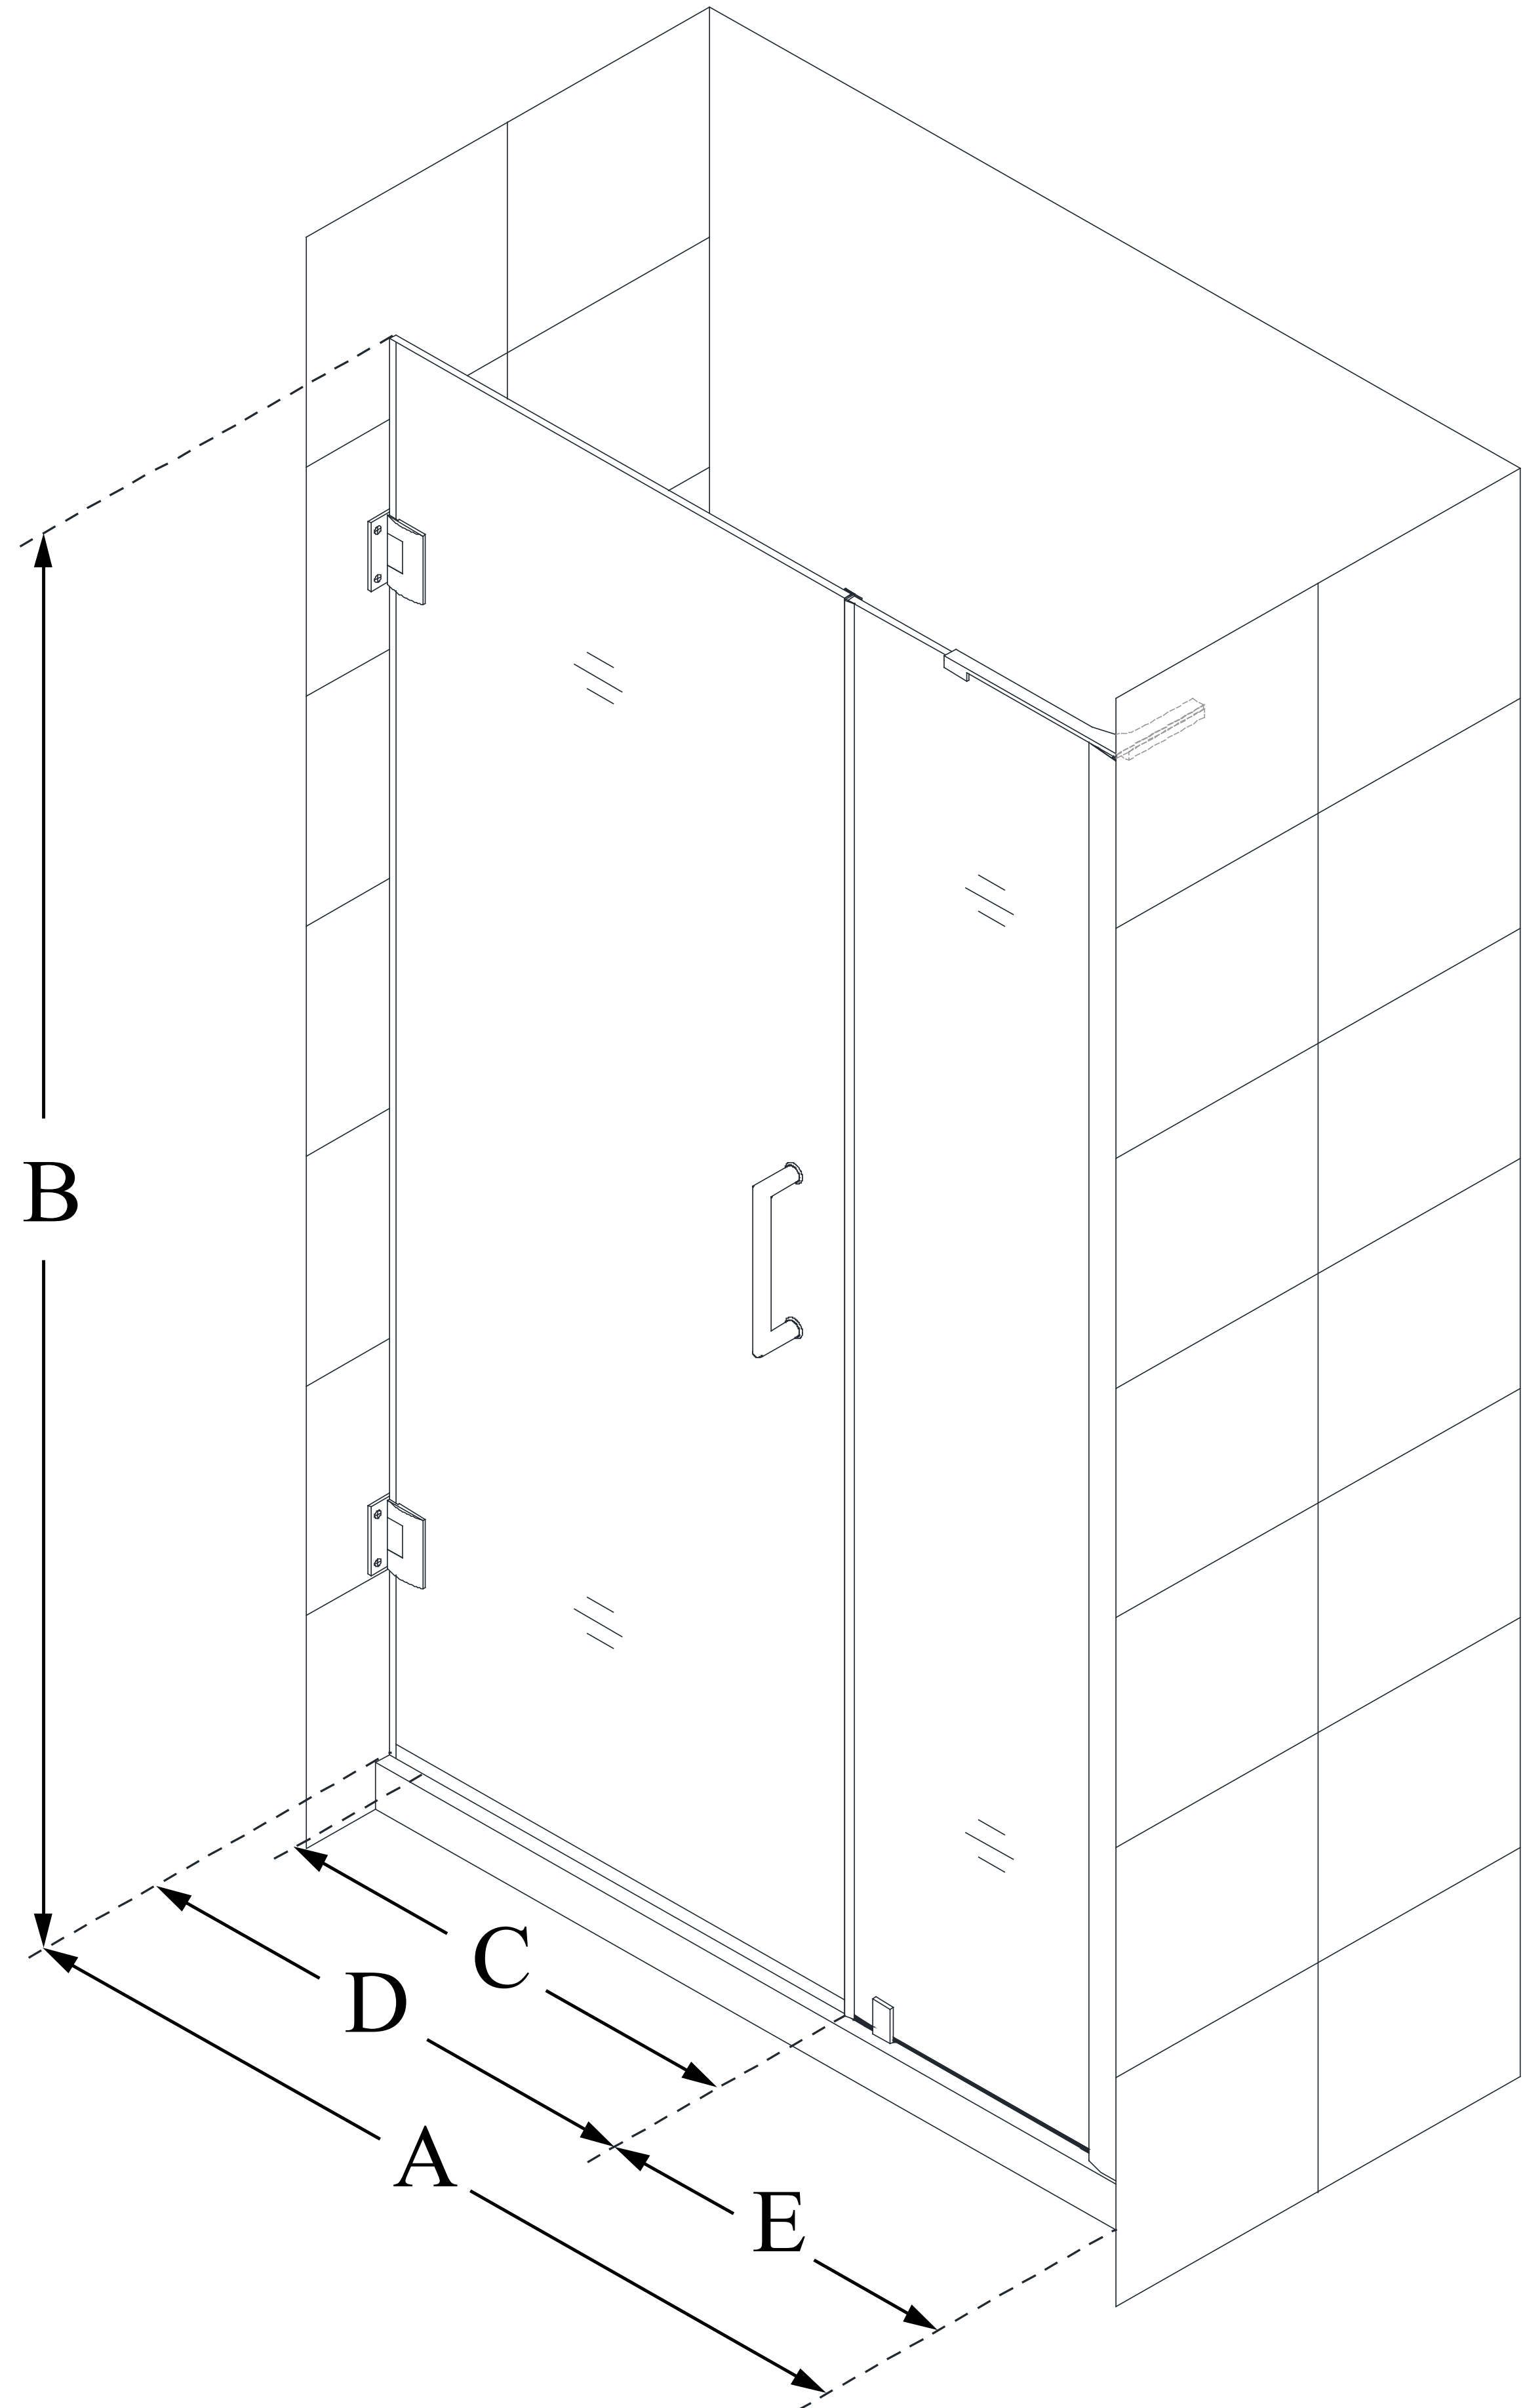

SHDR-2041722

UNIDOOR-LS

DreamLine Unidoor-LS 41-42 in.
W x 72 in. H Frameless Hinged
Shower Door with Support Arm

SWING DOOR

CONFIGURATION DIMENSIONS:

A: 41 - 42 in.

MODEL WIDTH

B: 72 in.

MODEL HEIGHT

C: 28 in.

ACCESS WIDTH

D: 29 in.

DOOR WIDTH

E: 12 in.

INLINE PANEL WIDTH

1 1/2 in.

MINIMUM THRESHOLD REQUIRED

Yes (Inline Panel)

DRILLING REQUIRED

DreamLine reserves the right to update or modify the hardware or materials pictured without prior notice for the purpose of product improvement and customer satisfaction.