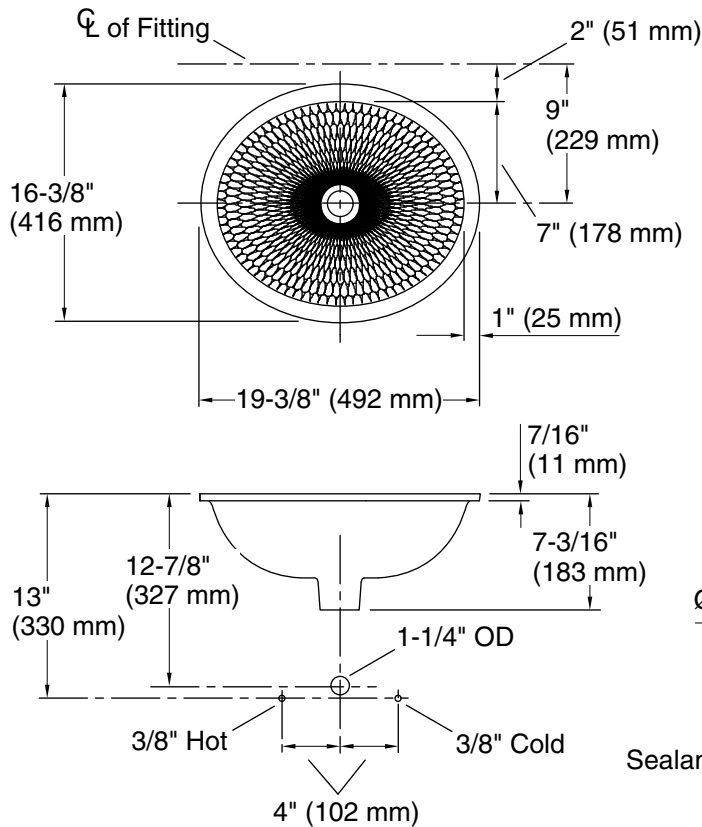

Material

- Vitreous china.

Installation

- Under-mount.

Included Components

Additional Components:

1193643 Basin clamps

ADA

Color	Code	Description
	K8	Translucent White
	RB2	Bourbon Rutile
	RB3	Bluestone Rutile

Technical Information

All product dimensions are nominal.

Bowl configuration: Single

Installation: Under-mount

Bowl area (Only): Length: 17" (432 mm)
Width: 14" (356 mm)
Bowl depth: 5-1/4" (133 mm)
Water depth: 5-1/4" (133 mm)