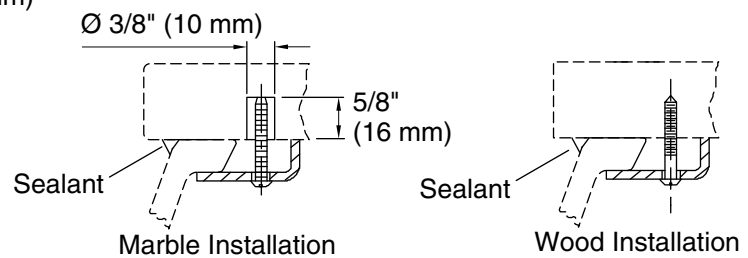

Material

- Vitreous china.

Installation

- Under-mount.

Included Components

Additional Components:

1193643 Basin clamps

ADA

Color	Code	Description
	K8	Translucent White
	RB2	Bourbon Rutile
	RB3	Bluestone Rutile

Technical Information

All product dimensions are nominal.

Bowl configuration: Single

Installation: Under-mount

Bowl area (Only): Length: 17" (432 mm)
Width: 14" (356 mm)
Bowl depth: 5-1/4" (133 mm)
Water depth: 5-1/4" (133 mm)