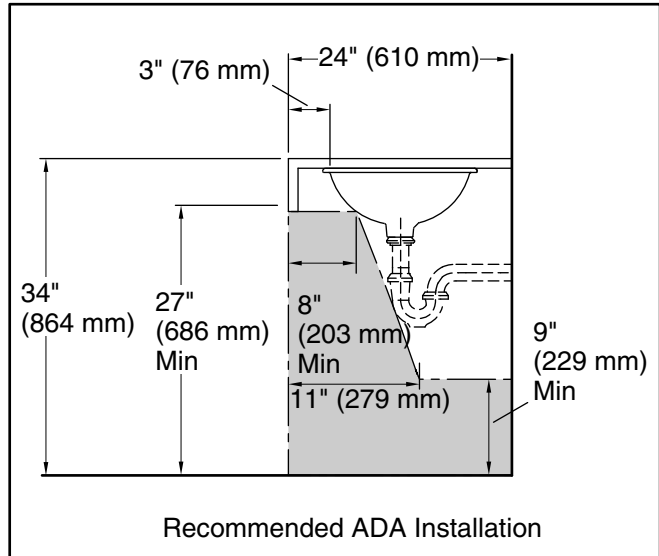

Material

- Vitreous china.

Installation

- Under-mount.

Included Components

Additional Components:

1193643 Basin clamps

ADA

Color	Code	Description
	K8	Translucent White
	RB2	Bourbon Rutile
	RB3	Bluestone Rutile

Technical Information

All product dimensions are nominal.

Bowl configuration: Single

Installation: Under-mount

Bowl area (Only): Length: 17" (432 mm)
Width: 14" (356 mm)
Bowl depth: 5-1/4" (133 mm)
Water depth: 5-1/4" (133 mm)