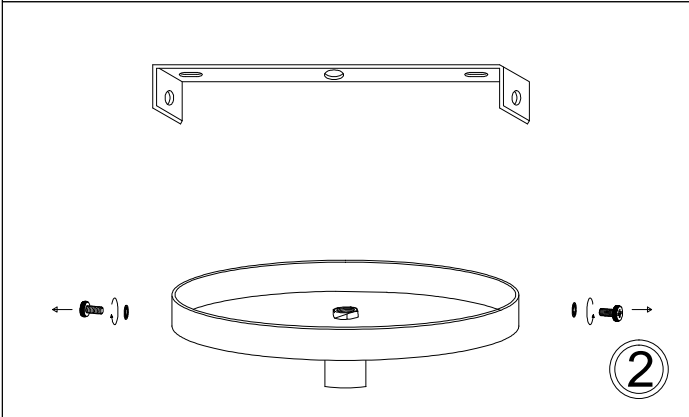

# SAN244-PC

1

2

3

4

5

6

7

Bulbs/ Ampoules:  
4x Max 100W  
E26 Base  
(Not Included/  
Non Inclus)