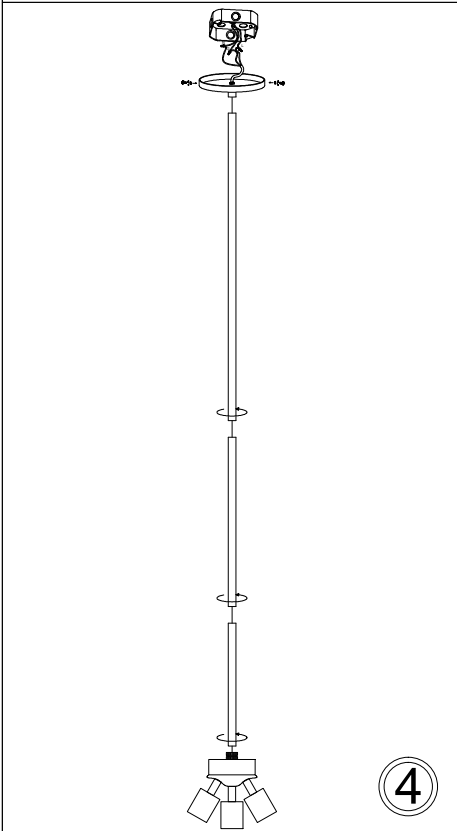

# SAN244-PC

1

2

3

4

5

6

7

Bulbs/ Ampoules:  
4x Max 100W  
E26 Base  
(Not Included/  
Non Inclus)