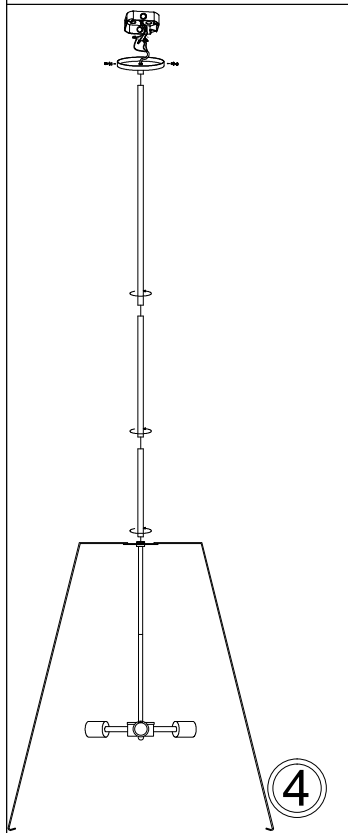

TRA-3P

1

2

3

4

5

6

7

Bulbs/ Ampoules:
3x Max 60W
E26 Base
(Not Included/
Non Inclus)