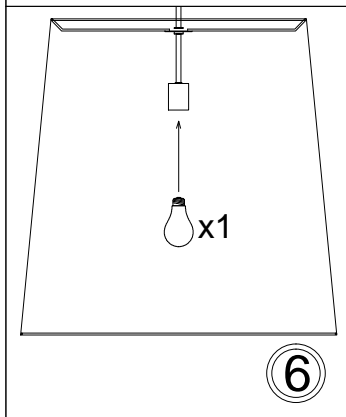

HAD-M

1

2

3

4

5

6

7

Bulb/ Ampoule:
1x Max 100W E26 Base
(Not Included/ Non Inclus)