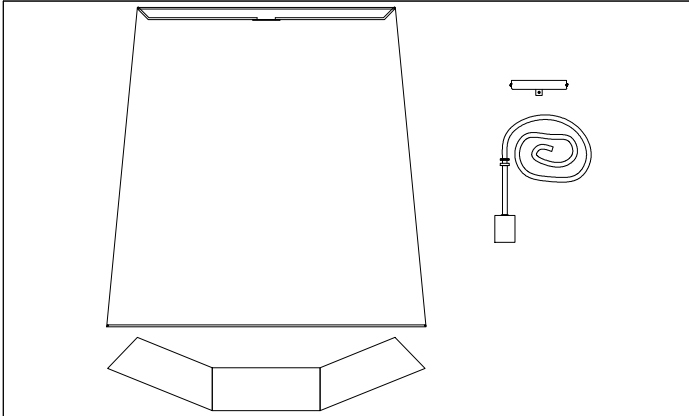

HAD-M

1

2

3

4

5

6

7

Bulb/ Ampoule:
1x Max 100W E26 Base
(Not Included/ Non Inclus)