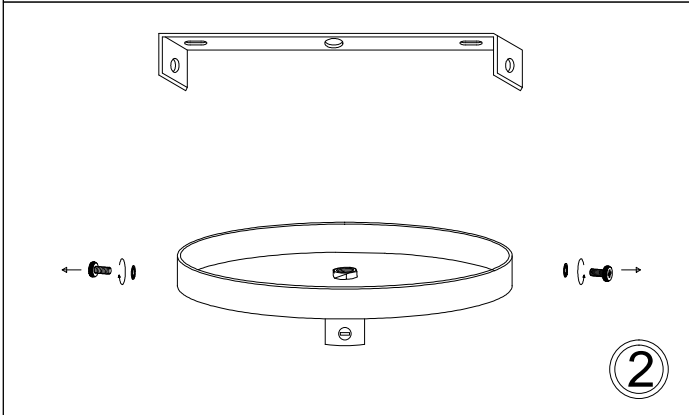

HAD-M

1

2

3

4

5

6

7

Bulb/ Ampoule:
1x Max 100W E26 Base
(Not Included/ Non Inclus)