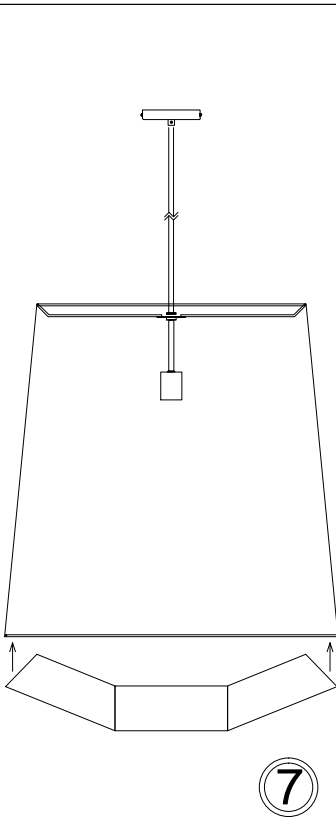

HAD-M

1

2

3

4

5

6

7

Bulb/ Ampoule:
1x Max 100W E26 Base
(Not Included/ Non Inclus)