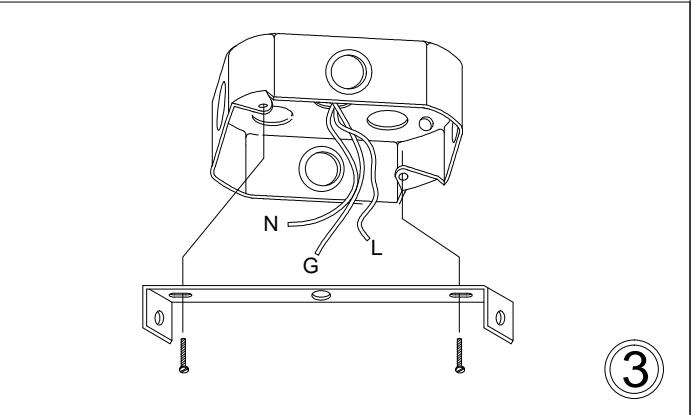

HAD-M

1

2

3

4

5

6

7

Bulb/ Ampoule:
1x Max 100W E26 Base
(Not Included/ Non Inclus)