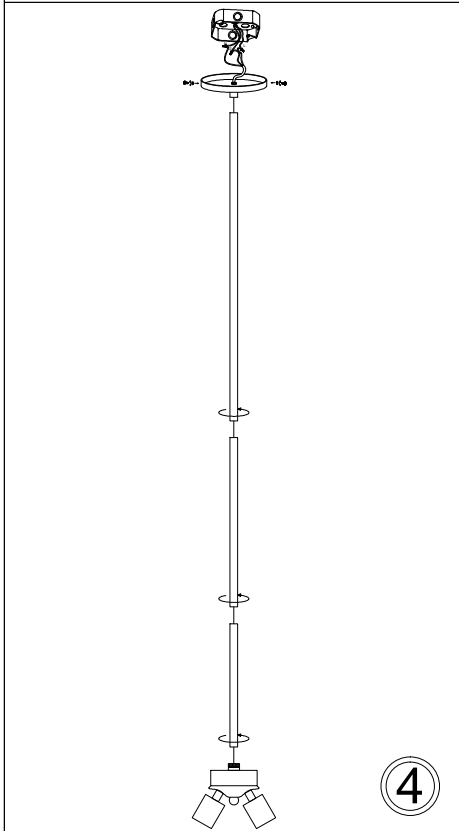

KEN-M

1

2

3

4

5

6

7

Bulbs/ Ampoules:
4x Max 60W
E26 Base
(Not Included/
Non Inclus)