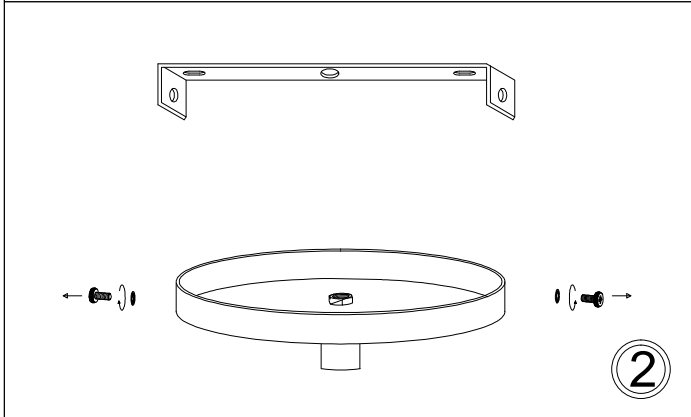

KEN-M

1

2

3

4

5

6

7

Bulbs/ Ampoules:
4x Max 60W
E26 Base
(Not Included/
Non Inclus)