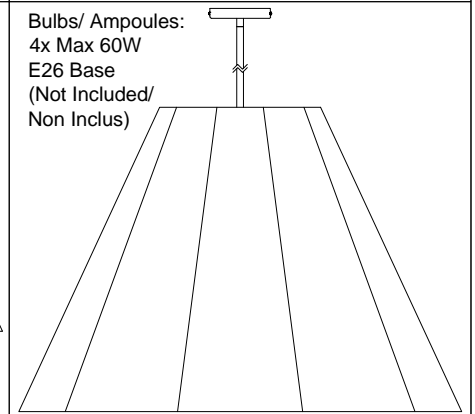

Bulbs/ Ampoules:
4x Max 60W
E26 Base
(Not Included/
Non Inclus)