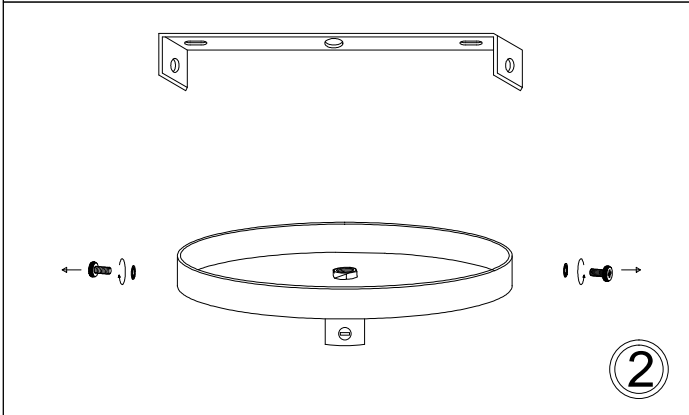

HAD-M

1

3

5

6

7

Bulb/ Ampoule:
1x Max 100W E26 Base
(Not Included/ Non Inclus)