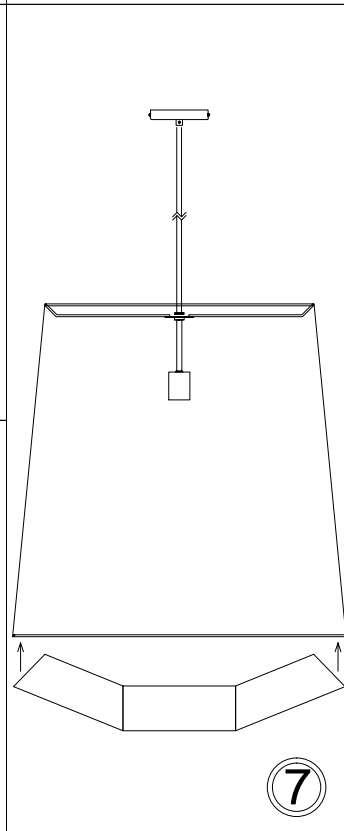

HAD-M

1

3

5

6

7

Bulb/ Ampoule:
1x Max 100W E26 Base
(Not Included/ Non Inclus)