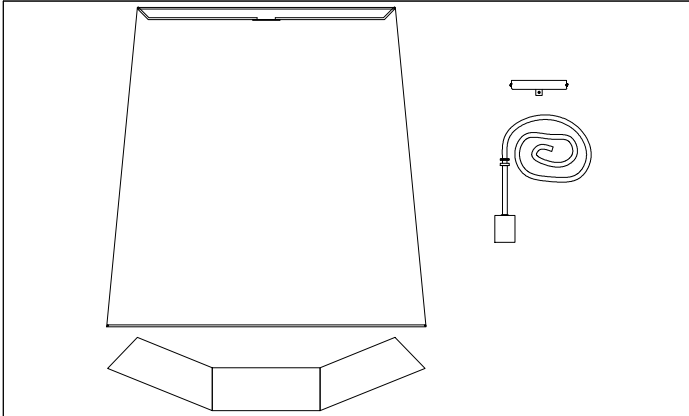

HAD-M

1

3

5

6

7

Bulb/ Ampoule:
1x Max 100W E26 Base
(Not Included/ Non Inclus)