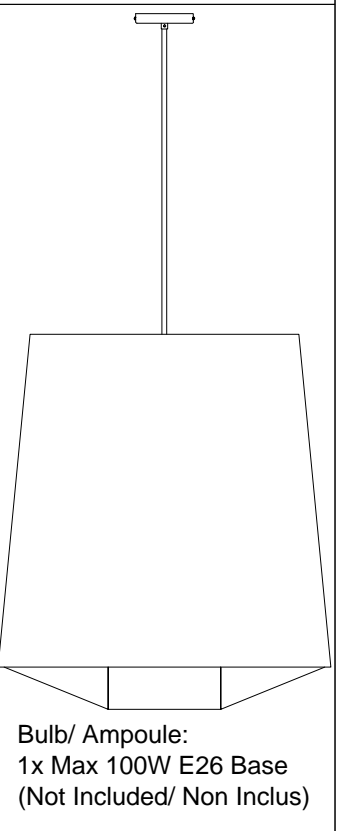

HAD-M

1

3

5

6

7

Bulb/ Ampoule:
1x Max 100W E26 Base
(Not Included/ Non Inclus)