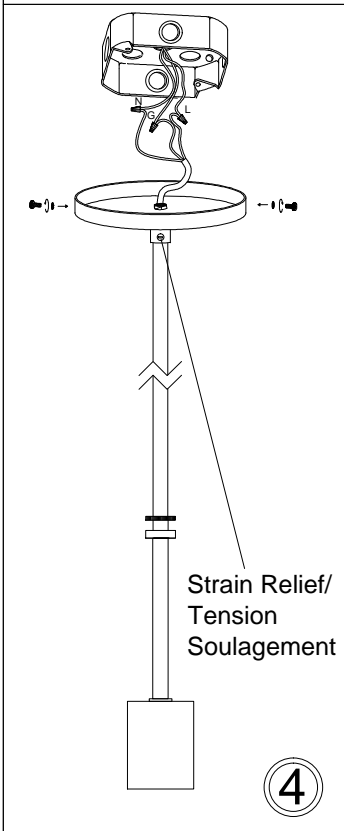

HAD-M

1

3

5

6

7

Bulb/ Ampoule:
1x Max 100W E26 Base
(Not Included/ Non Inclus)