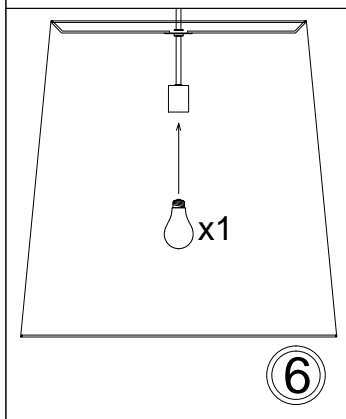

HAD-M

1

3

5

6

7

Bulb/ Ampoule:
1x Max 100W E26 Base
(Not Included/ Non Inclus)