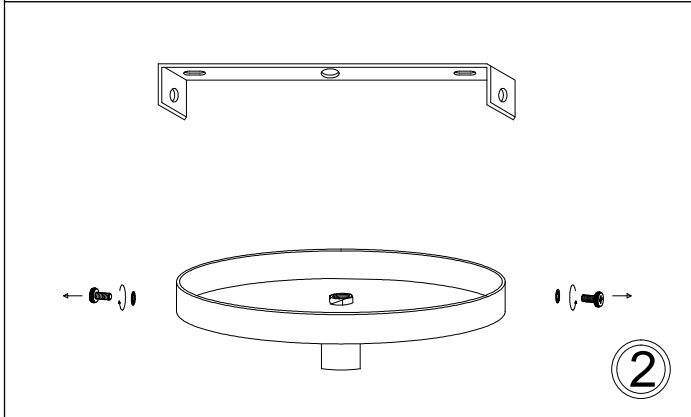

KEN-S

1

2

3

4

5

6

7

Bulbs/ Ampoules:
1x Max 60W
E26 Base
(Not Included/
Non Inclus)