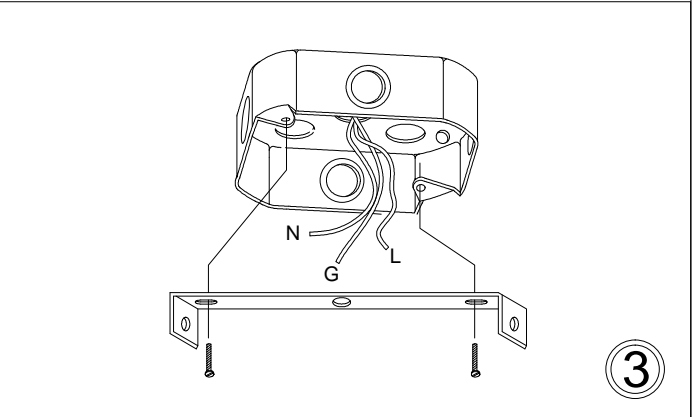

KEN-S

1

2

3

4

5

6

7

Bulbs/ Ampoules:
1x Max 60W
E26 Base
(Not Included/
Non Inclus)