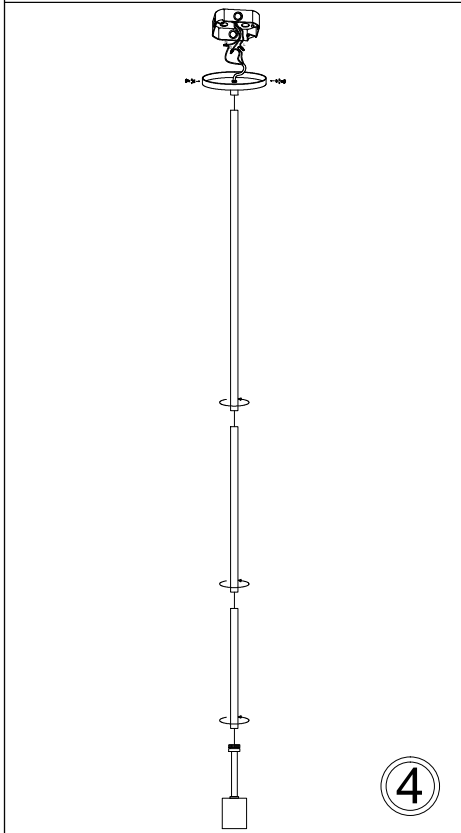

KEN-S

1

2

3

4

5

6

7

Bulbs/ Ampoules:
1x Max 60W
E26 Base
(Not Included/
Non Inclus)