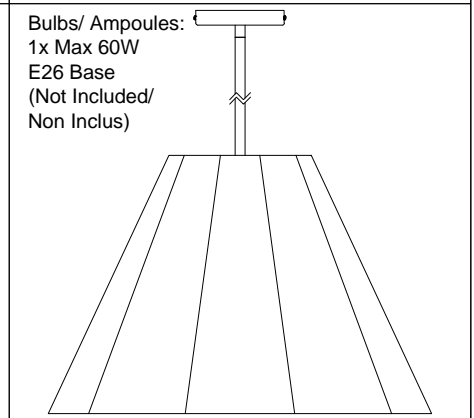

KEN-S

1

2

3

4

5

6

7

Bulbs/ Ampoules:
1x Max 60W
E26 Base
(Not Included/
Non Inclus)