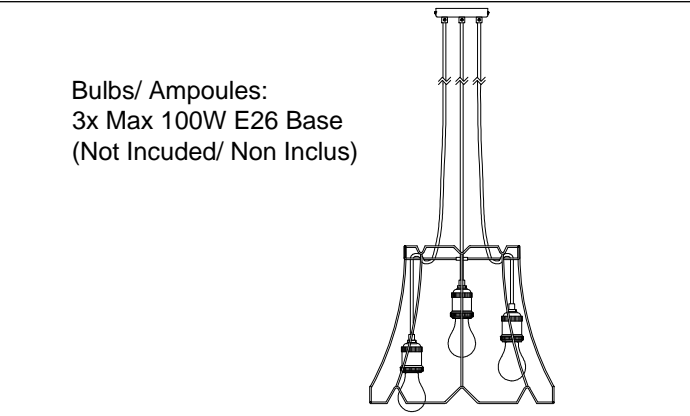

BKO-3L

1

3

5

Bulbs/ Ampoules:
3x Max 100W E26 Base
(Not Included/ Non Inclus)

6