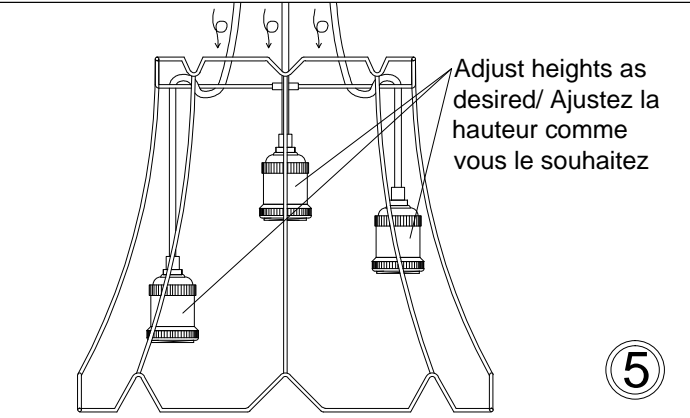

BKO-3L

1

3

5

Bulbs/ Ampoules:
3x Max 100W E26 Base
(Not Included/ Non Inclus)

6