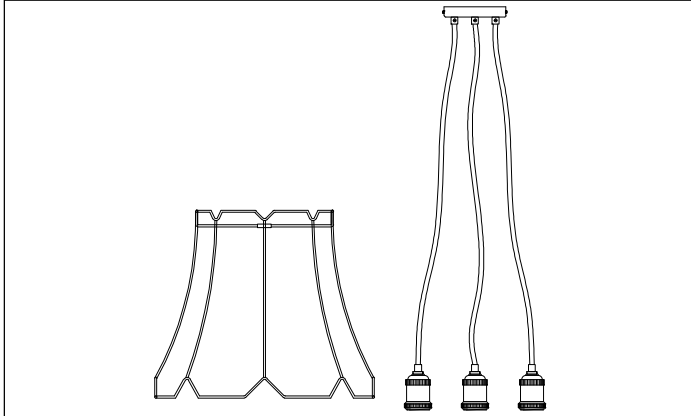

BKO-3L

1

3

5

Bulbs/ Ampoules:
3x Max 100W E26 Base
(Not Included/ Non Inclus)

6