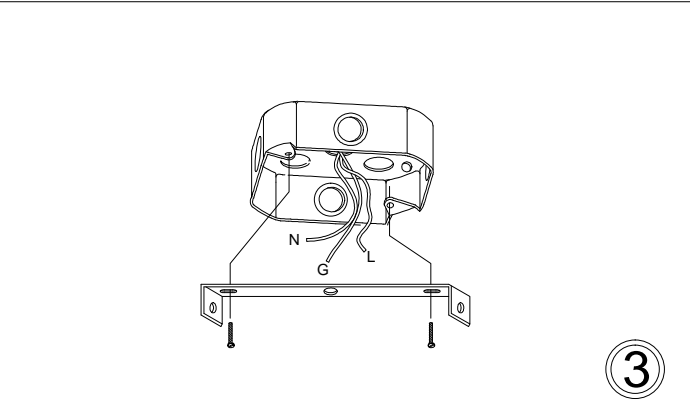

BKO-3L

1

3

5

Bulbs/ Ampoules:
3x Max 100W E26 Base
(Not Included/ Non Inclus)

6