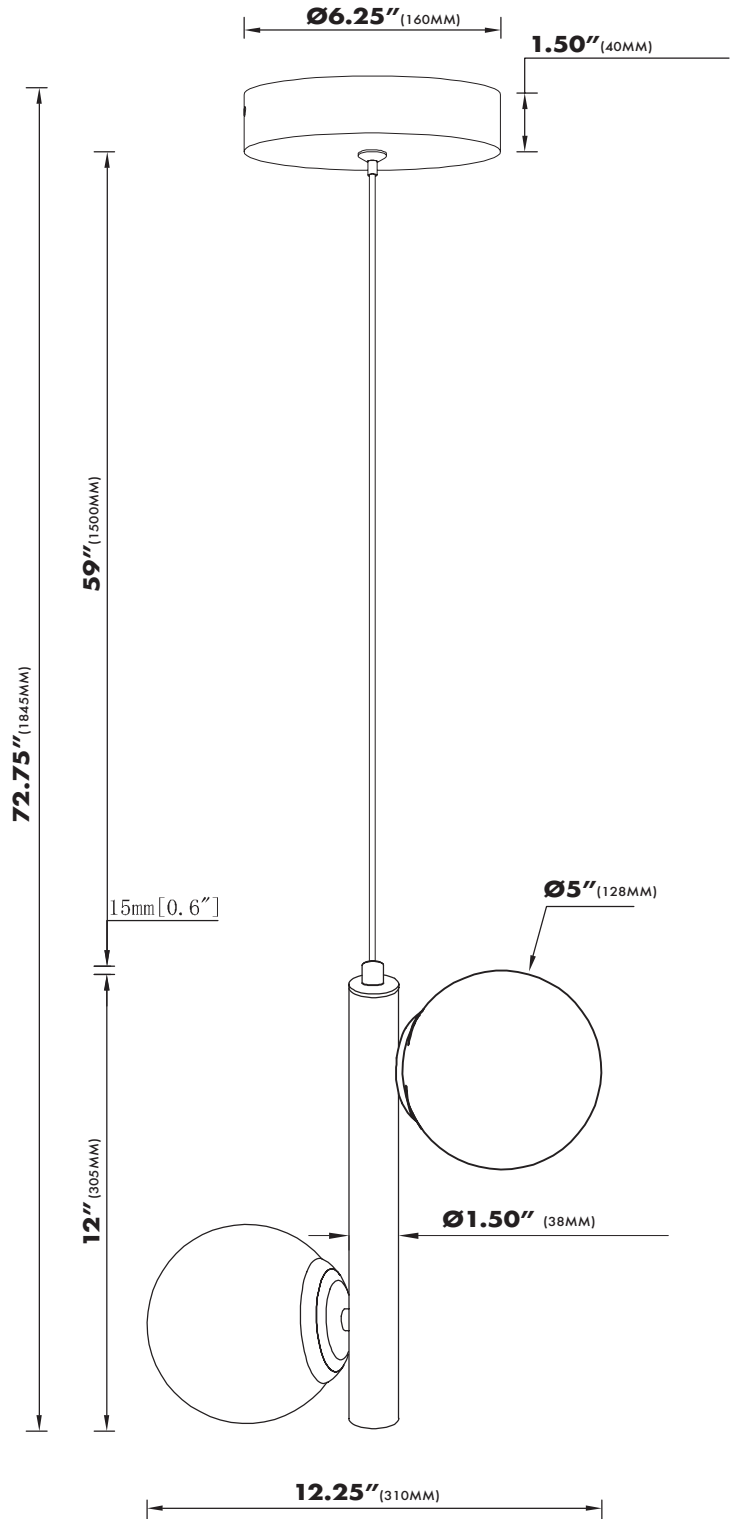

SPECIFICATIONS

• LUMENS	1030LM
• WATTS	17W
• VOLTAGE	120V
• CRI	90
• CCT	3000K
• IP RATED	DRY LOCATION
• MATERIAL	ALUMINUM / GLASS
• FINISH	BLACK
• LIFETIME	50,000 HOURS
• LIGHT DIRECTION	AMBIENT
• DIMMABLE	YES, ELV
• WARRANTY	5-YEAR LIMITED
• cETLus LISTED	

**MODEL#VCP2207
DIMENSIONS**

OVERALL: **12.25" x 5" x 72.75"** (310MMx128MMx1845MM)

THE MEASUREMENTS ARE ROUNDED TO THE NEAREST 1/4"

AVAILABLE FINISHES

BL