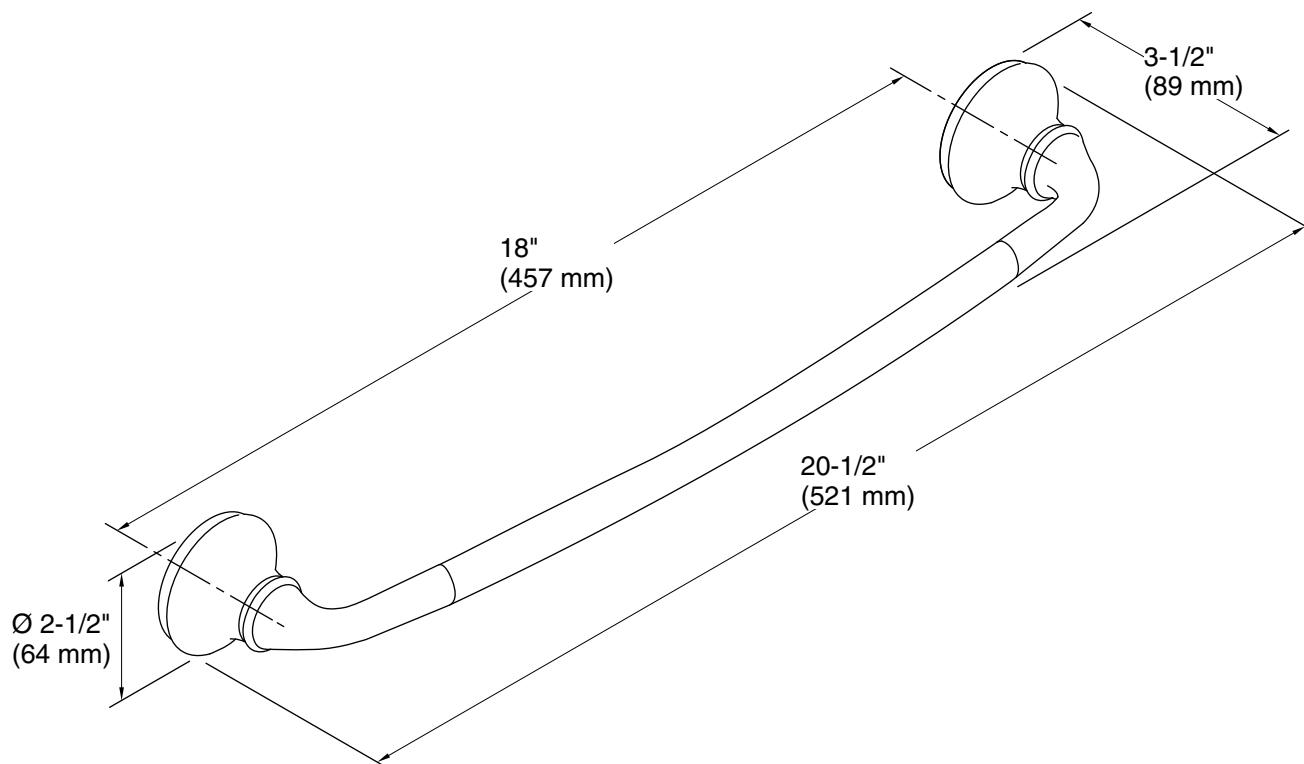

Technical Information

All product dimensions are nominal.

Material: Metal

Notes

Install this product according to the installation guide.

CAUTION: Risk of personal injury. Do not install these products in any area where they are likely to be used inadvertently as a grab bar or support bar. These products are not designed or intended for use as a grab bar or support bar.