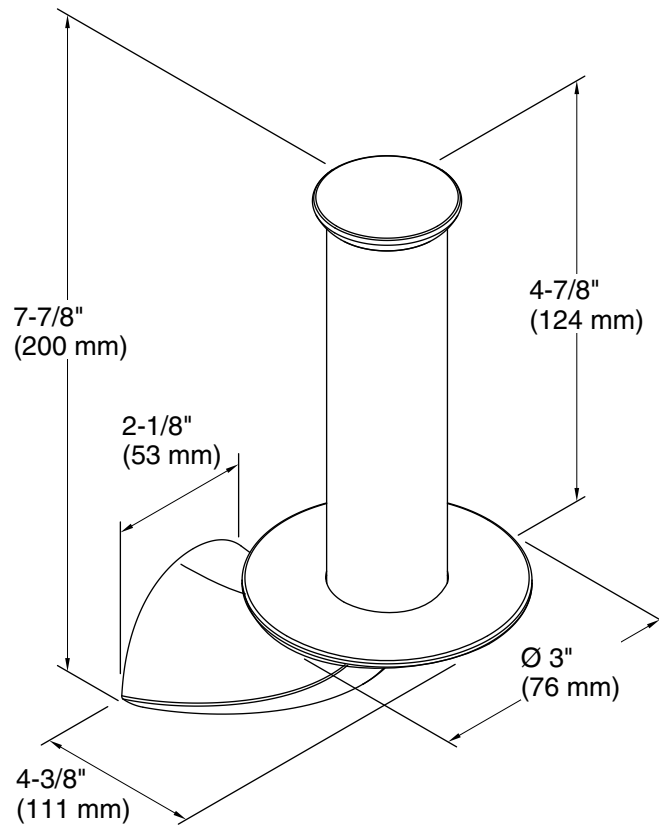

Features

- Vertical holder makes changing toilet tissue quick and simple.
- Coordinates with Alteo faucets and accessories.

Material

- Premium metal construction for durability and reliability.
- KOHLER finishes resist corrosion and tarnishing.

Technical Information

All product dimensions are nominal.

Material: Metal

Notes

Install this product according to the installation guide.