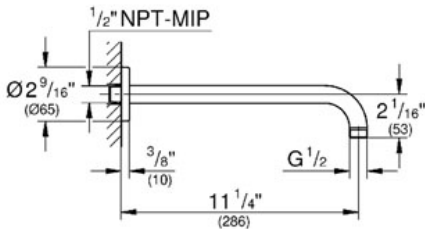

RAINSHOWER®
Shower Arm 11 1/4" NPT
MODEL # 28577

Pure Freude
an Wasser

GROHE CANADA, INC. | 5900 Avebury Road, Mississauga, Ontario, Canada L5R 3M3
Phone: 905-271-2929 | Fax: 905-271-9494 | info@grohe.ca

Product Description:
Shower Arm 11 1/4" NPT

Standard Specification:

- 1/2" NPT Male Threads
- Can be used with all Rainshower shower heads except Rainshower Jumbo
- **GROHE StarLight®** finish

Applicable Codes & Standards:

- Energy Policy Act of 1992
- ASME A112.18.1/CSA B125.1

Color:

- 28577 000 chrome
- 28577 BE0 Sterling inf
- 28577 EN0 Brushed Nickel
- 28577 ZB0 Oil Rubbed Bronze